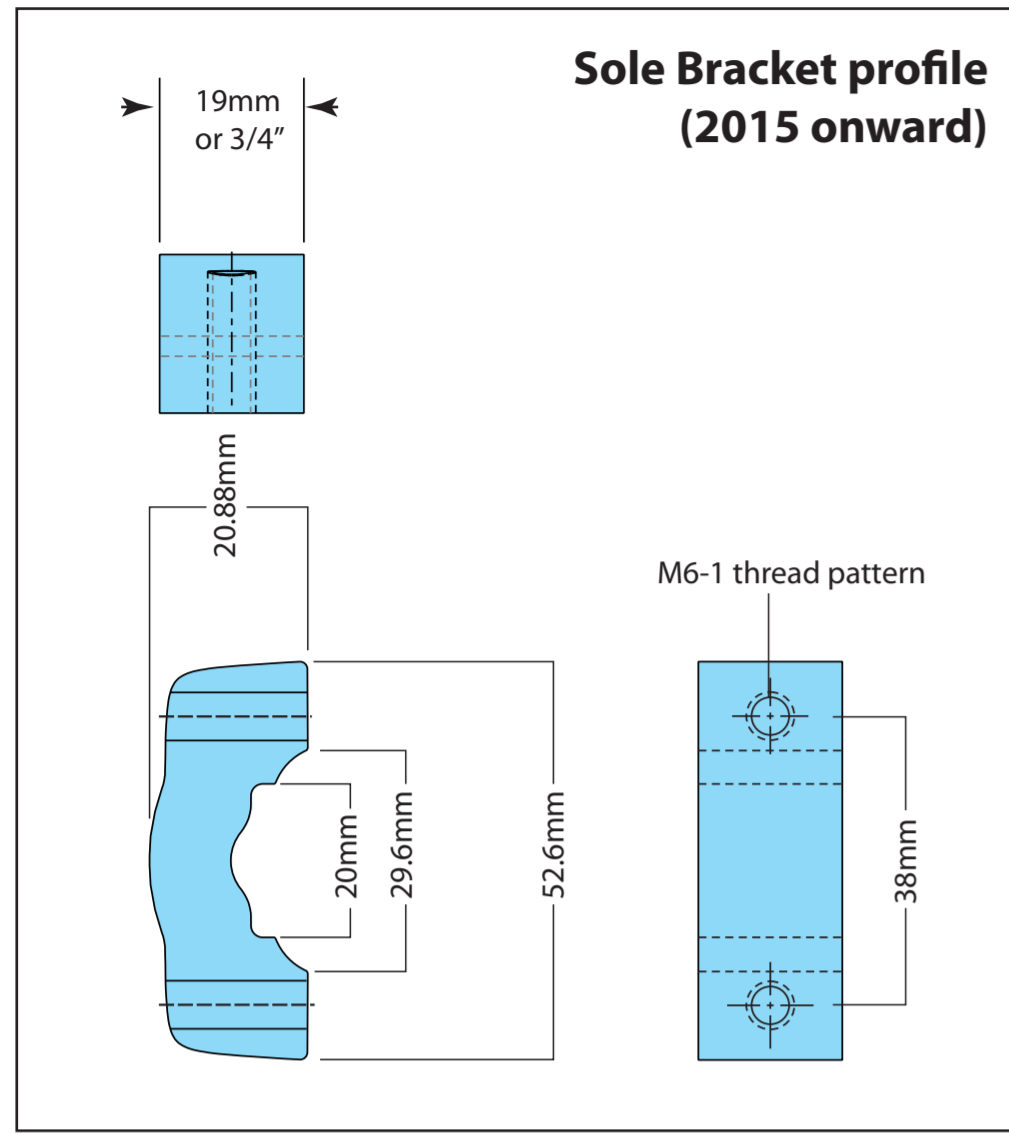

Rack Compatibility Range 2015 Panniers onward

the top and bottom bars of rack must be in line with each other making a flat plain that the plate can slide along

1:1 Scale