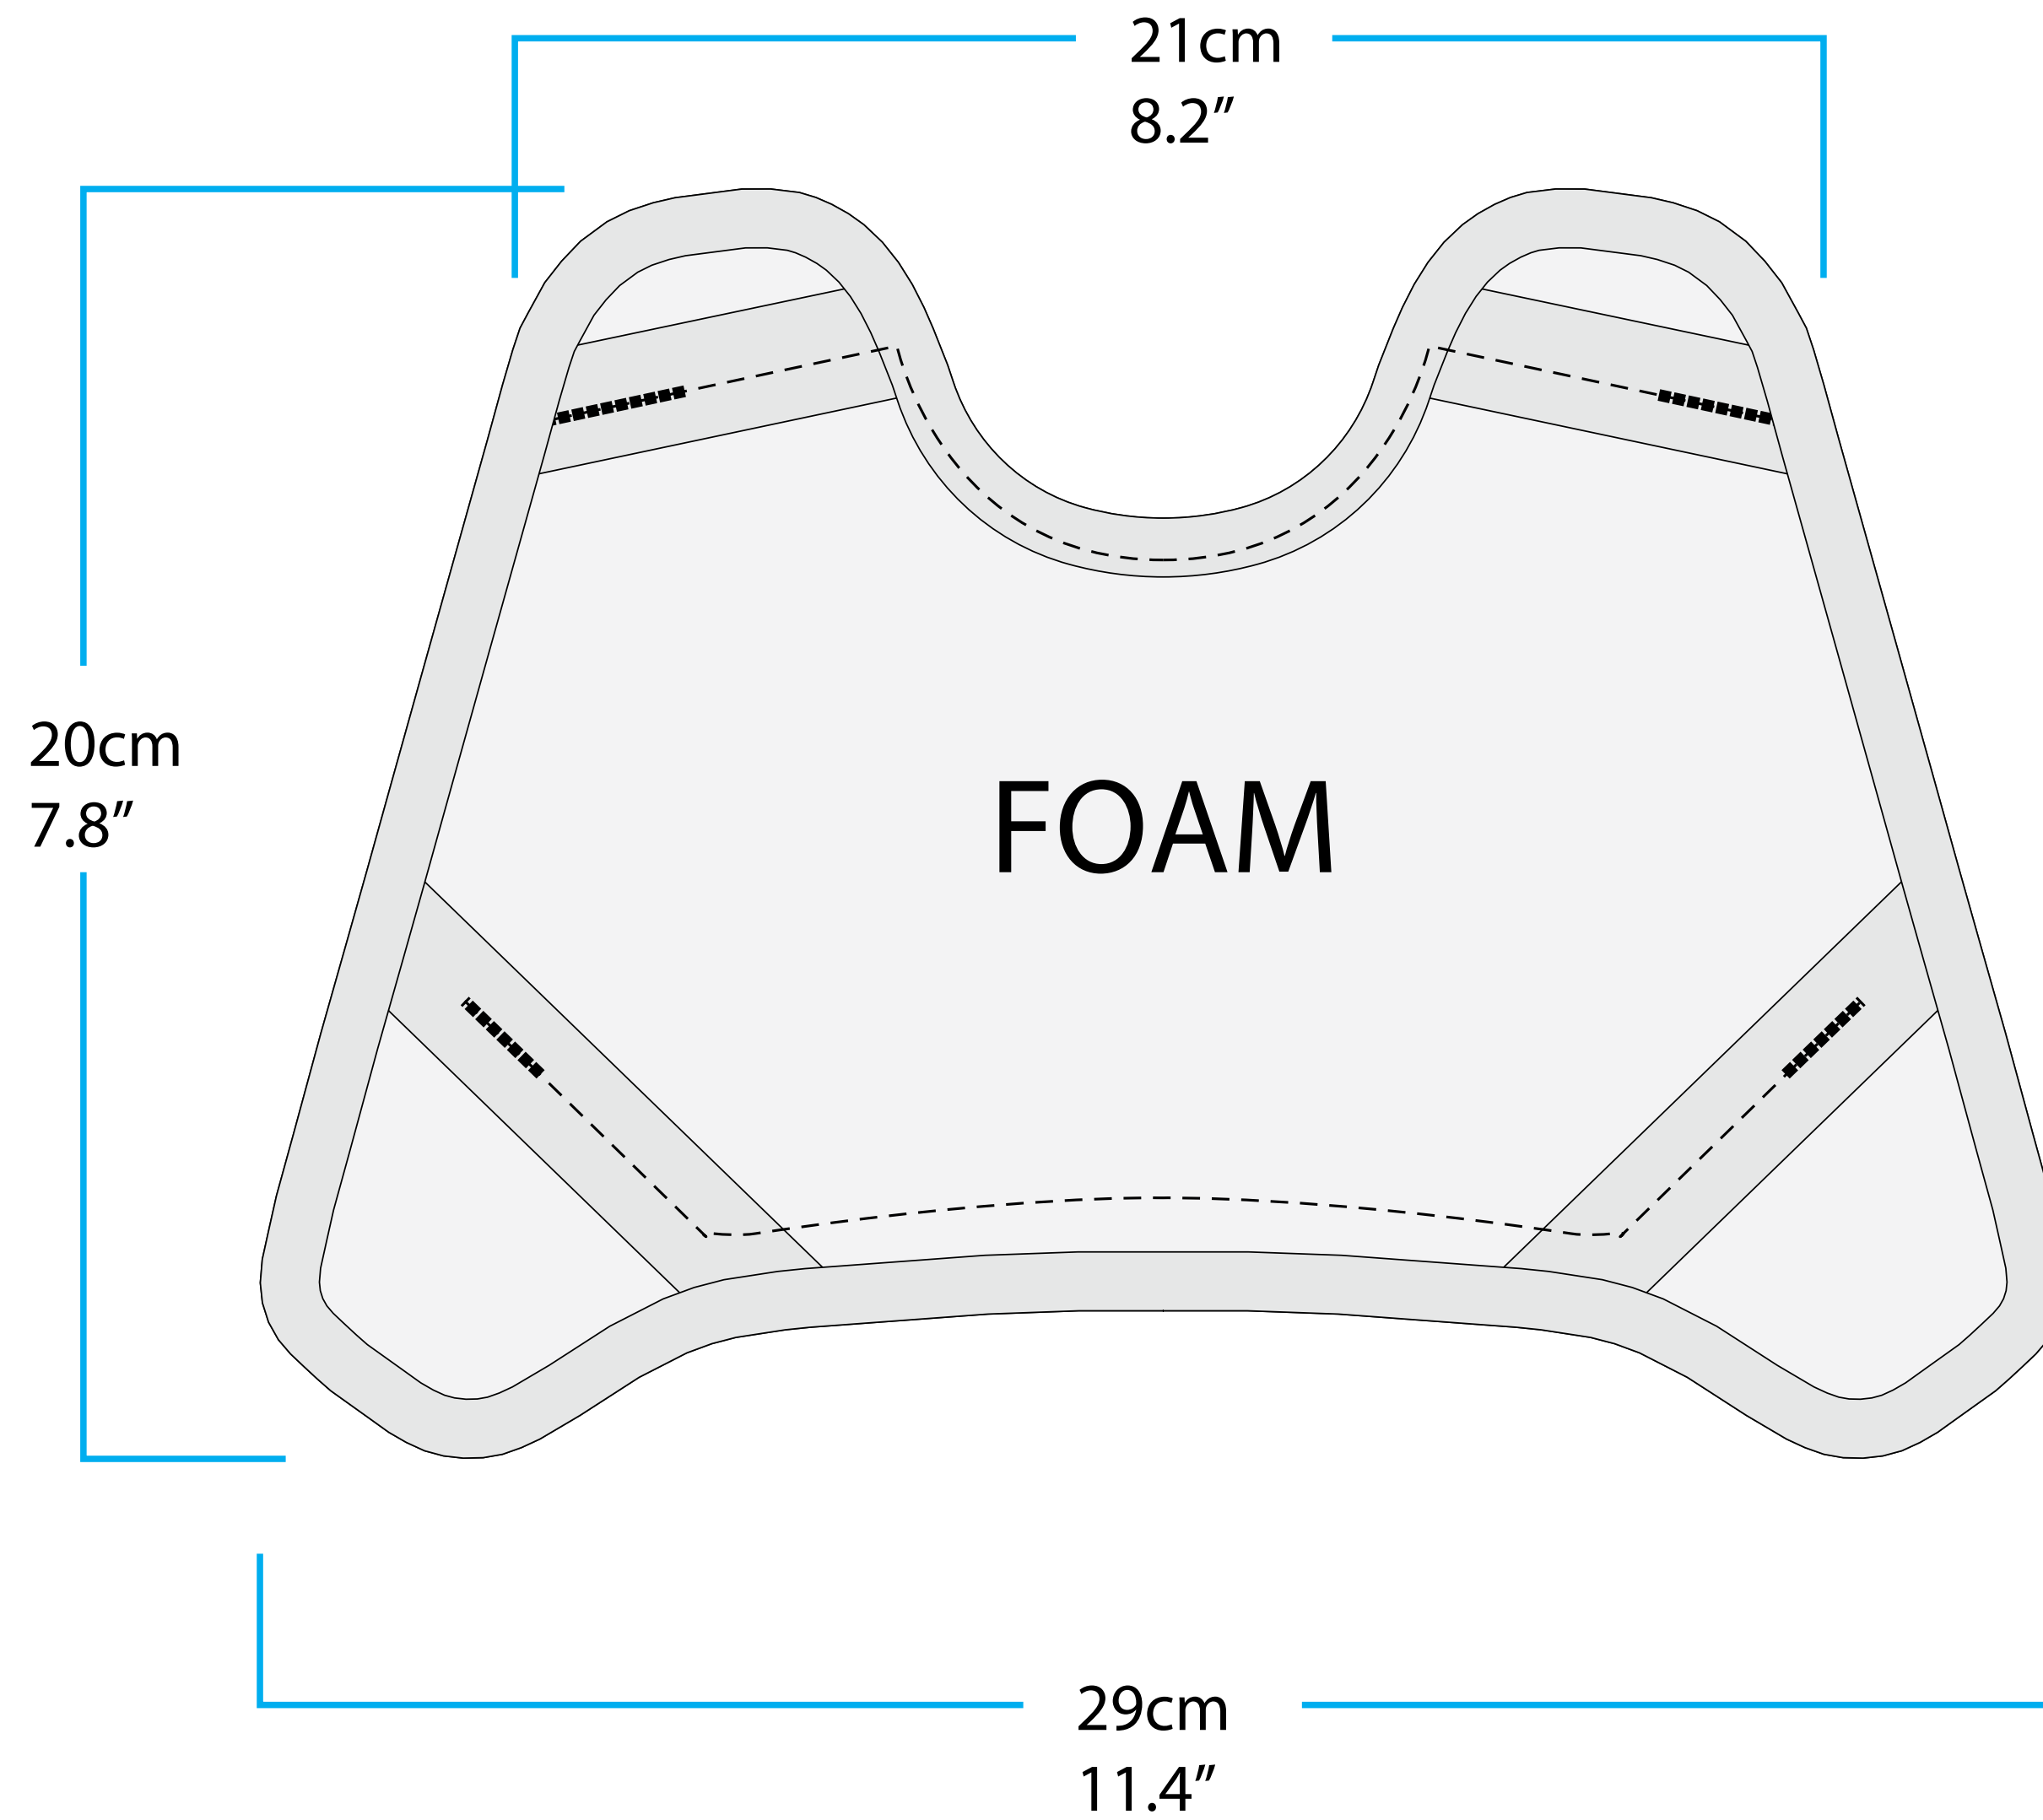

MOSKO
MOTO

GNOME FOOTPRINT
basic measurements

FRONT OF BIKE

BOTTOM