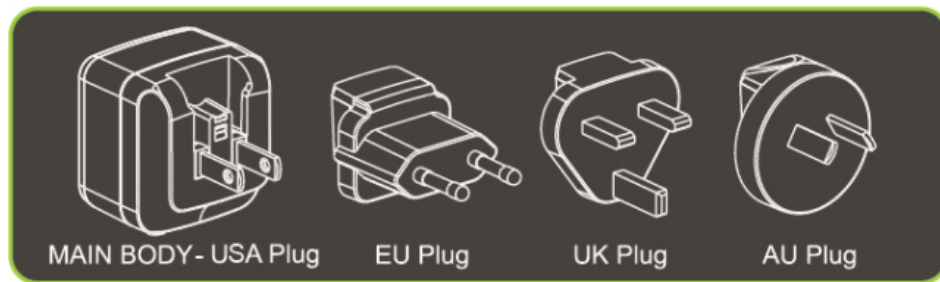

1. HOME OR AWAY CHARGING KIT

Accell Home or Away International Plug Adapters

Description: Dual USB Charging Kit with International Plug Adapters

Accell Home or Away Charging Kit

Features:

- Folding USA AC plug (non-polarized)