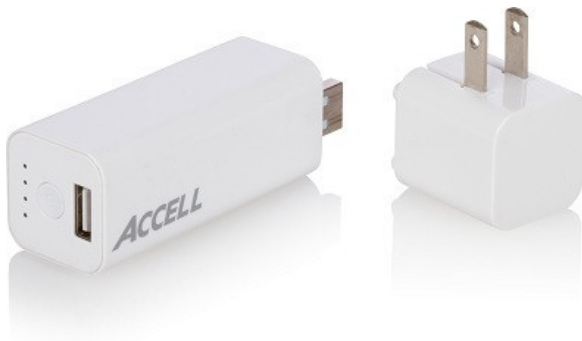

1. HOME OR AWAY CHARGING KIT

Accell Home or Away International Plug Adapters

Description: Dual USB Charging Kit with International Plug Adapters

Accell Home or Away Charging Kit

Features:

- Folding USA AC plug (non-polarized)

- Changeable plug adapters for Australia, UK and Europe
- Works in over 150 countries
- Dual USB charging ports
- Fast 3.4A (shared) charging
- Over current protection
- Over voltage protection
- Short circuit protection
- LED power indicator

Specifications:

- Input: 100-240V, 50/60Hz
- Output: DC 5V/3.4A Max
- Watts Max: 17W

Use:

- Allows USB high-speed charging of two gadgets at one time
- Charge tablets, cameras, power bank, GPS, smartphones, iPods/MP3 players, speakers, etc.
- Switches voltage automatically to country being used in
- Compatible with most international electrical currents – 100-240V
- Plug adapters make it easy to use in the USA, Europe, UK and Australia, plus various other countries
- Provides fast charging of devices
- Illuminated LED light shows that the devices are charging
- Easy to use and compact enough to carry when travelling

TECH POWER – 2-IN-1 POWER BANK AND USB AC CHARGER

Accell Tech Power 2-in-1 Power Bank

Description: The Accell Tech Power 2-In-1 Power Bank is an AC charging and backup power system that combines a USB wall charger and a power bank.