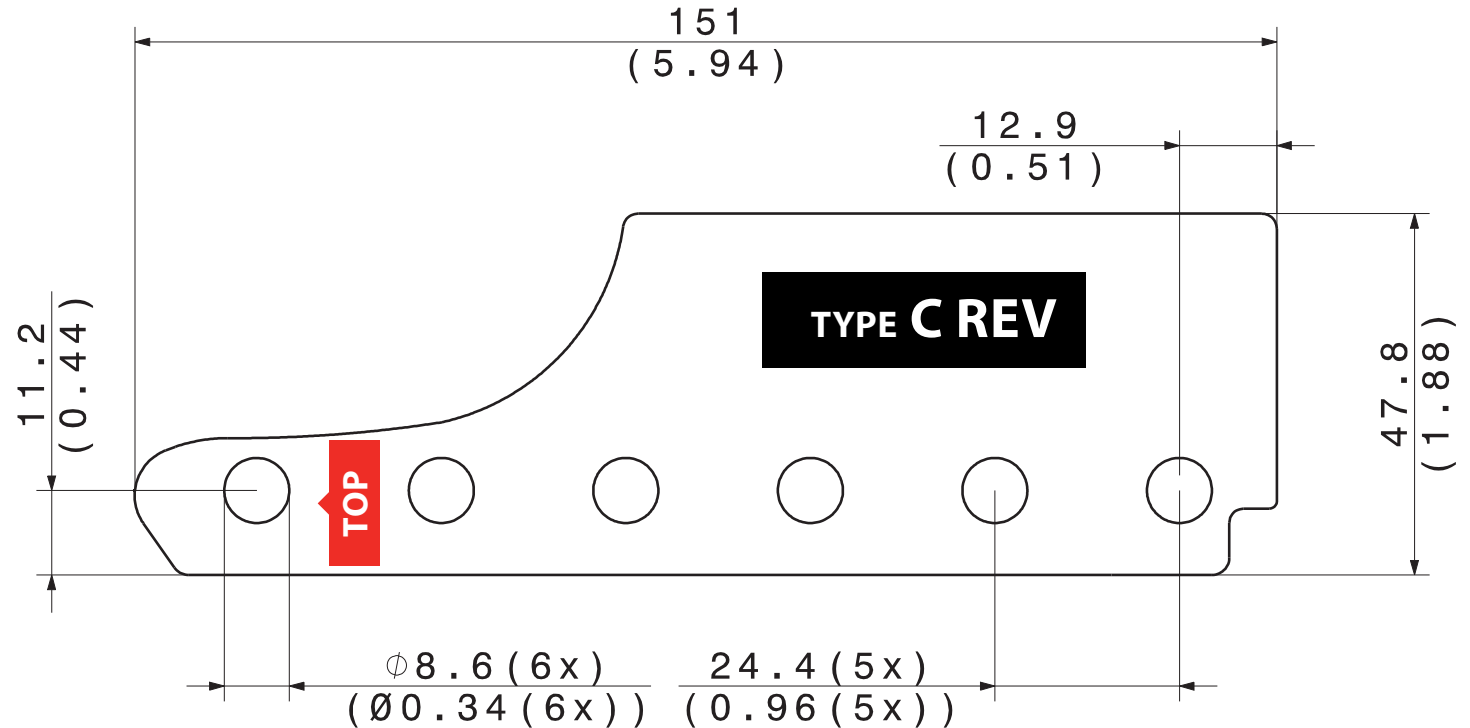

Type C reverse headstock

Fender

Stratocaster Standard US
Stratocaster Standard Mexico
Stratocaster Standard HSS
Stratocaster American Deluxe HSS
Stratocaster American Special
Stratocaster Vintage Mexico
Stratocaster American Deluxe V-Neck
Stratocaster Classic Players 1960
Stratocaster Lone Star
Stratocaster HH Black Top
Stratocaster Roadhouse
Stratocaster Vintage US
Telecaster Standard Mexico
Telecaster Standard US
Telecaster Cabronita
Telecaster Cabronita Thinline
Kingman V California Series
Kingman USA
Jaguar
Jaguar Johnny Marr
Jaguar Black Top
Stratocaster CS Custom Deluxe USA
Telecaster CS Deluxe USA
Stratocaster CS MN
Telecaster CS Custom Heavy Relic
Telecaster Bigsby
Telecaster CS Bigsby
Telecaster American Deluxe
Telecaster American Special
Telecaster American Standard
Telecaster Blacktop
Telecaster HS Blacktop
Telecaster HH Blacktop
Jazzmaster Classic Player Special Mexico
Drop Top Classic Tom Anderson
Telecaster Deluxe Chris Shiflett
Telecaster Vintage Mexico
Telecaster Vintage US

Charvel

S.D Strat US
S.D Strat Jap
S.D Tele Jap
S.D Tele US

Ibanez

RGA 32 Mol
GRG 170 DX
RC320
CMM1
SA 160
Gio GSA60

Tanglewood

TSB 57 (Signature)
TSB 62 (Signature)
DBT 6 (Discovery)

Schecter

PT Black

ESP

LM330 M Series

Jackson

USA-Series