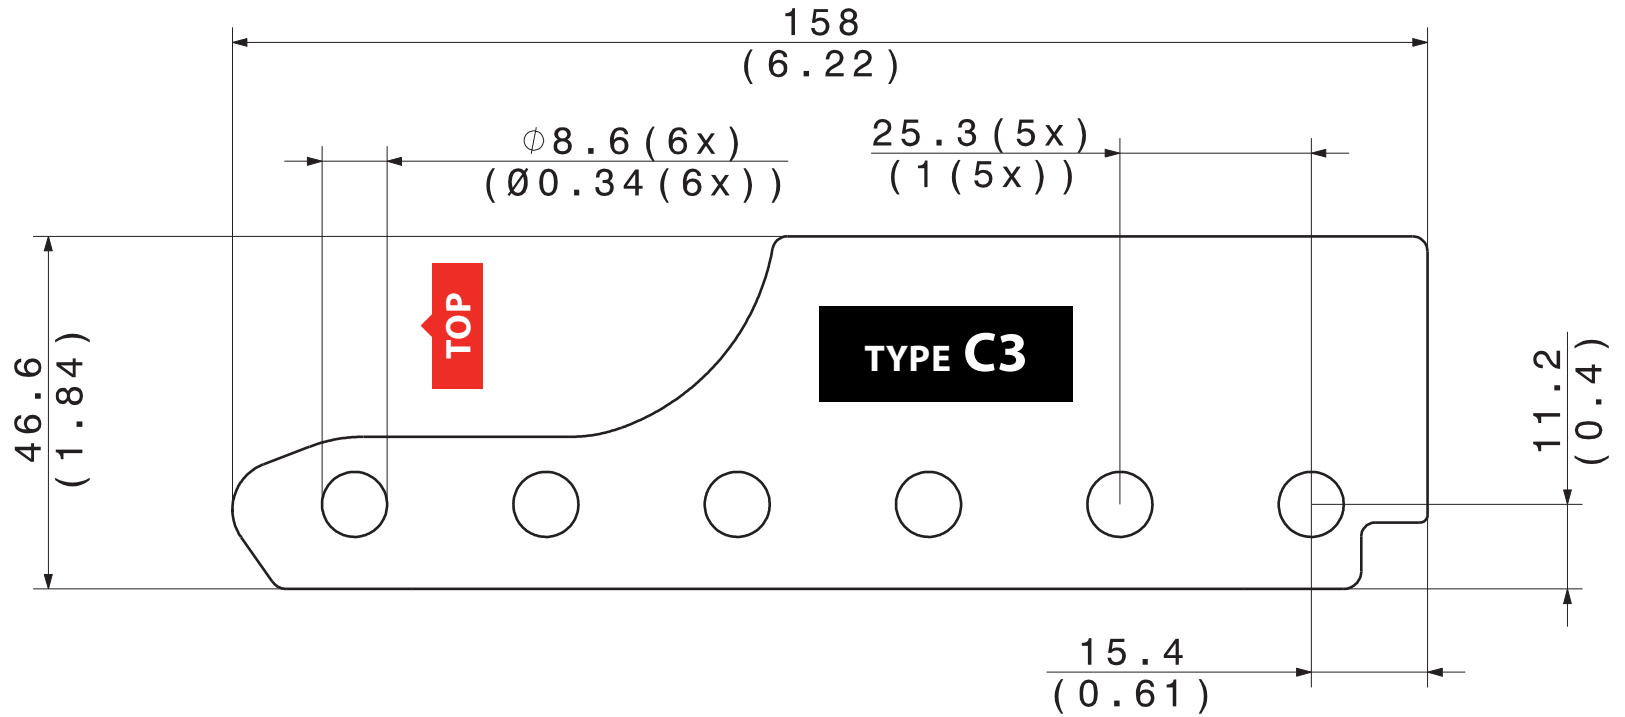

Type C3

Radix

Ironrain

Peavey

Vandenberg

Dean

Zero Trust Dave Mustaine