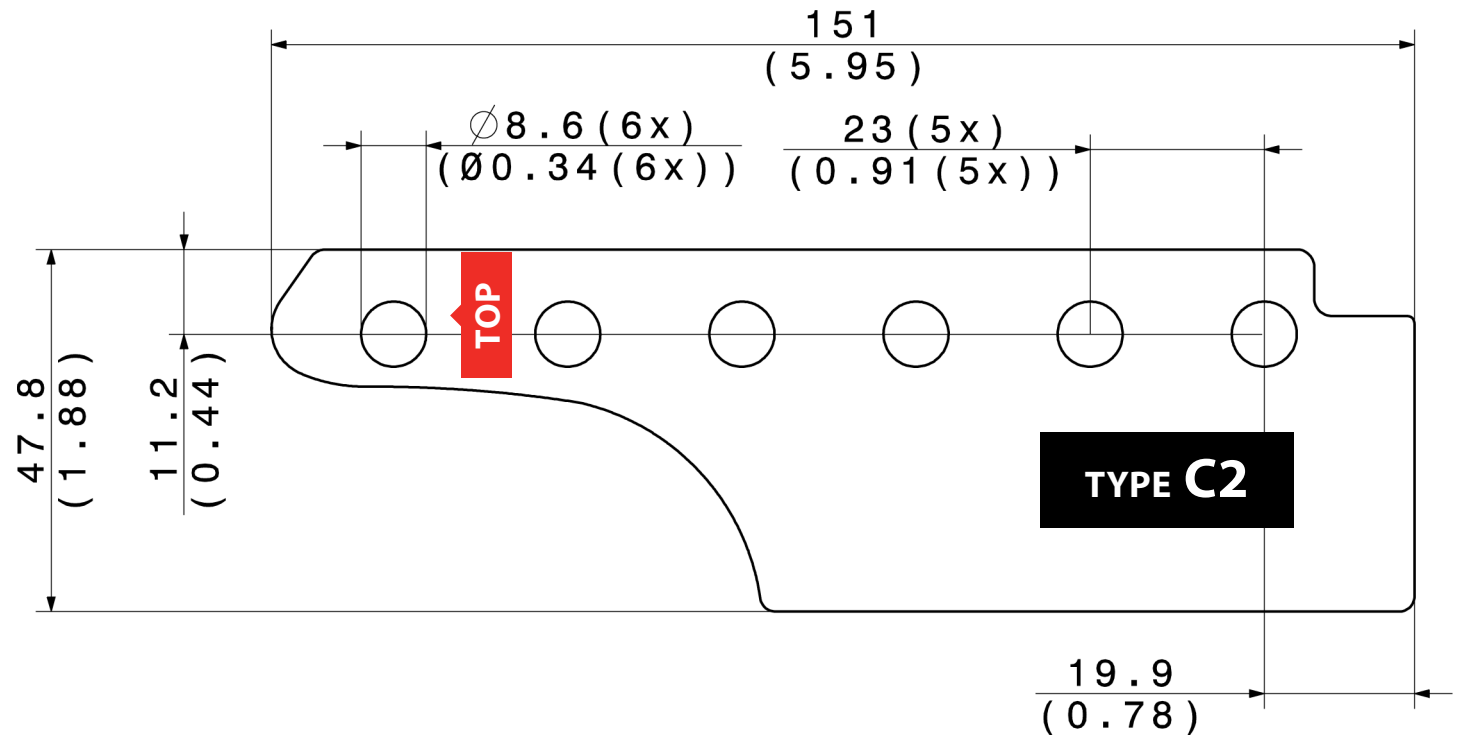

Type C2

Gibson

Explorer 76
Explorer 84
Explorer Bill Kelliher

Epiphone

Explorer Gothic Pitch black
Explorer Pro TV silver ltd.
Explorer 1984 ltd.
Explorer (all Models)