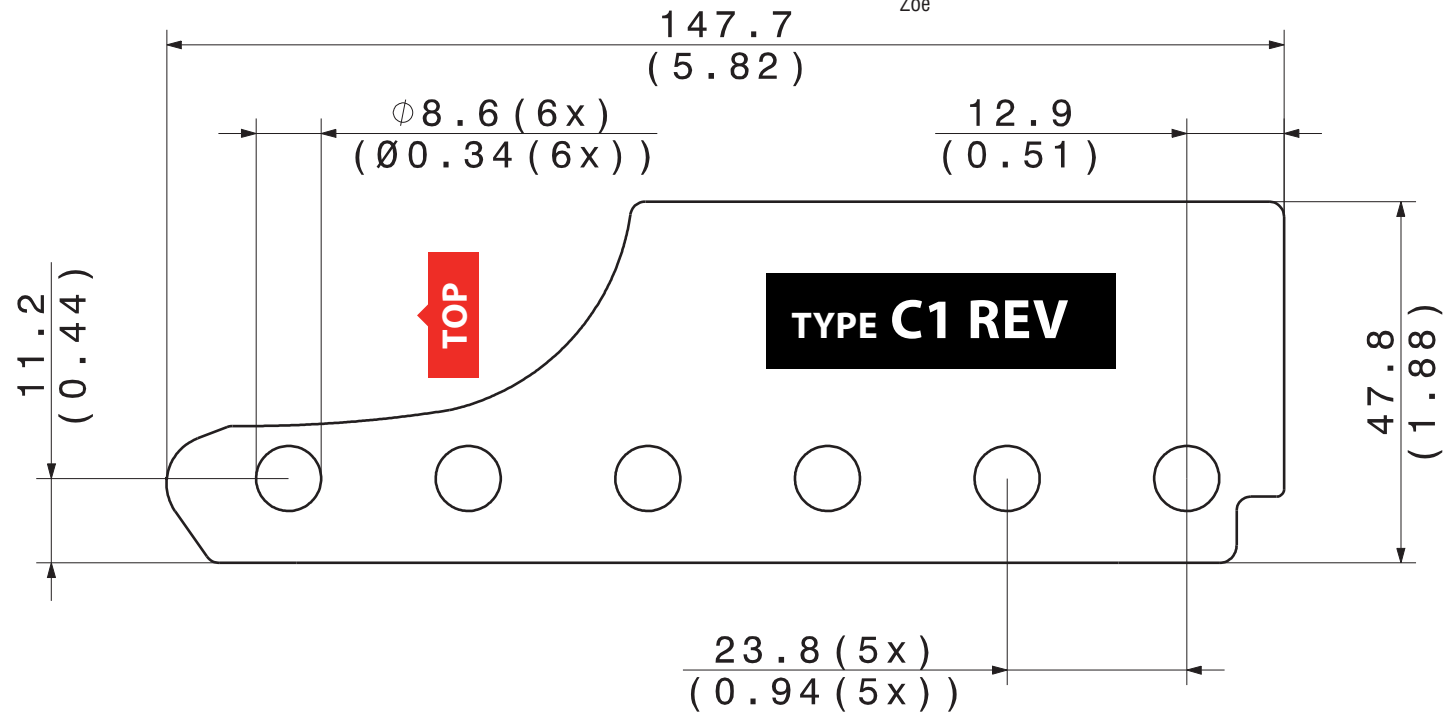

Godin

Session - Serie
 Progression - Serie
 Freeway Classic

LTD

ST-213
 ST-213 FR
 TE-212

Agostin

Drop Top Custom (complete series)
 Classic S2
 Classic Korina S3
 Classic Korina S4
 Classic V2
 Art Series Z 24
 Custom Z24
 Classic T
 Classic T Nashville
 Classic T Nashville Tremolo
 Zoe