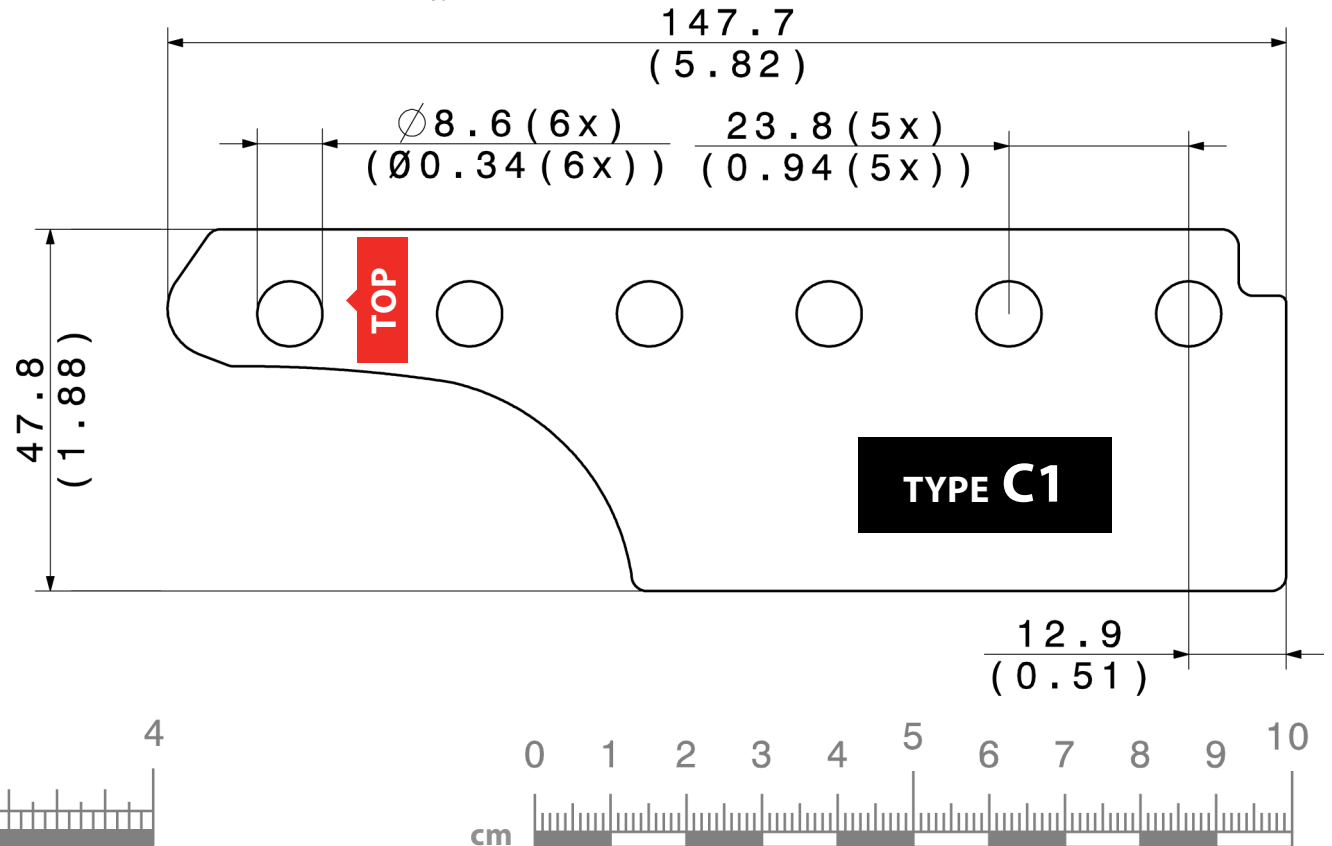

Fender Squier

Stratocaster Models Indonesia
Telecaster Vintage Modified „La Cabronita“ Indonesia
Stratocaster Classic Vibe China
Telecaster Classic Vibe China

Ibanez

BBM1
RGIR Serie
RG370
RG
RGR
RG321
S 770 PM
SIR70FD
S5470 - Serie
RG440
S970CW
JEM Serie
SA960QM
RG550XH

Yamaha

Pacifica (all Modells)

Warmoth

Strat style

Vox

Apache 1

James Tyler

JTV 69 Variax

John Suhr

Pro Series

Swing

R Series

Schecter

Stratocaster Traditional Series
Telecaster PT Vintage Series
California Custom Elite

ESP

E-2 Vinatage Plus
E-2 Vintage Tele
LEX50BLK EX

Lag

Arkane Series 66
Arkane Series 100
Arkane Series 200
Arkane Master 3000
Master Special Edition

LTD

ST-213
ST-213 FR
TE-212

Agostin

Drop Top Custom (complete series)
Classic S2
Classic Korina S3
Classic Korina S4
Classic V2
Art Series Z 24
Custom Z24
Classic T
Classic T Nashville
Classic T Nashville Tremolo
Zoe

Hamer

Slammer Series

Moolon

S Classic

Mike Lull

Electric guitars

Godin

Session - Serie
Progression - Serie
Freeway Classic