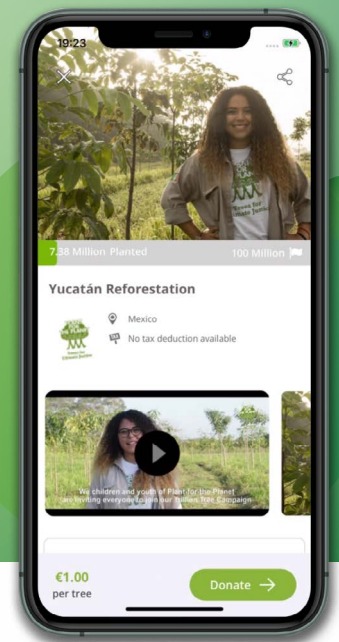

Trees are incredible!

They are the only machines that (naturally) filter harmful CO₂ from the atmosphere and store the carbon in their wood and in the ground. Today there are three trillion trees worldwide. Only by protecting them and bringing back another one trillion lost trees, we can keep the impact of the climate crisis below 2° Celsius.

Trees are the easiest solution. Together we can trigger a positive chain reaction by sharing our planting successes with others.

Thank you for being a part of it!

Felix Finkbeiner

Felix Finkbeiner
Founder of Plant-for-the-Planet

Never stop planting!

Plant your own forest now!

Let trees grow to combat the climate crisis and help save the future of us children! You don't need a spade for this, just the Plant-for-the-Planet app. Planting trees has never been easier!
www.plant-for-the-planet.org

You can add more tree gifts anytime.
Or give trees to someone else yourself.

Stop talking. Start planting. Every tree counts!

„Stop talking. Start planting!“ That is how simple the request of the children and young people from Plant-for-the-Planet is. Talking alone cannot stop the melting of the glaciers. We have to take action. Trees are the easiest solution to extract the harmful greenhouse gas CO₂ from the atmosphere. And everyone can help easily.