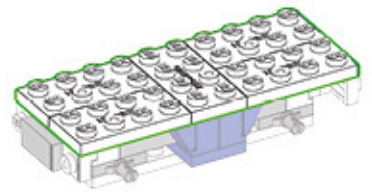

Biobuddi

CO₂ Neutral 100% Recycleable
CO₂ Neutral 100% Recycleable

Biobased Made in the Netherlands
Biobased Made in the Netherlands

SMALL blocks

88-2034

56 PCS

4-99

1

W: Biobuddi.com
T: +31(0)77-3210417
E: customerservice@biobuddi.com

About us
Biobuddi.com
/aboutus

⚠ WARNING: CHOKING HAZARD—
Small parts.
Not for children under 3 yrs.
ATTENTION ! DANGER DE SUFFOCATION.
Contient de petites pièces. Ne convient pas aux enfants de moins de 3 ans.

1

2

3

4

5

6

7

8

Biobuddi

CO₂ Neutral 100% Recycleable
CO₂ Neutral 100% Recycleable

Biobased Made in the Netherlands
Biobased Made in the Netherlands

SMALL blocks

88-2034

56 PCS

4-99

2

W: Biobuddi.com
T: +31(0)77-3210417
E: customerservice@biobuddi.com

About us
Biobuddi.com
/aboutus

⚠ WARNING: CHOKING HAZARD—
Small parts.
Not for children under 3 yrs.
ATTENTION ! DANGER DE SUFFOCATION.
Contient de petites pièces. Ne convient pas aux enfants de moins de 3 ans.

9

10

rev 1.1