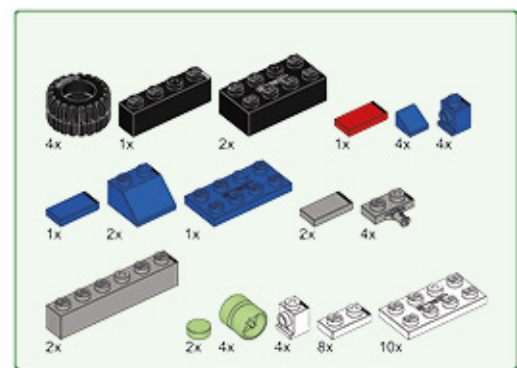

**⚠ WARNING: CHOKING HAZARD—**  
Small parts.  
Not for children under 3 yrs.  
**ATTENTION ! DANGER DE SUFFOCATION.**  
Contient de petites pièces. Ne convient pas aux enfants de moins de 3 ans.

**1****2****3****4****5****6****7****8****Biobuddi**CO<sub>2</sub> Neutral 100% Recycleable  
CO<sub>2</sub> Neutral 100% RecycleableBiobased Made in the Netherlands  
Biobased Made in the Netherlands**SMALL blocks**