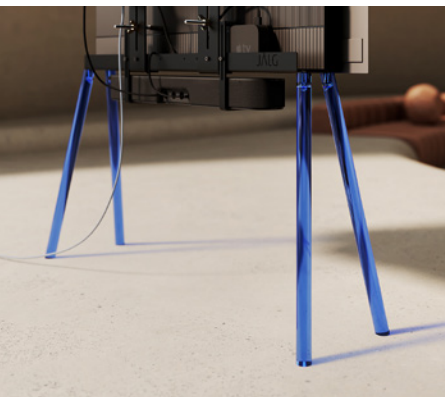

Blue

In the spacious expanse of a room, the JALG ACRYLIC BLUE TV stand stands proud, its sleek blue design a celestial homage in earthly spaces.

Acrylic JALG TV Stand is lightweight, durable, and naturally UV resistant, very good at keeping their own shape, as they will not bend or break easily.

ACRYLIC 42"-55"