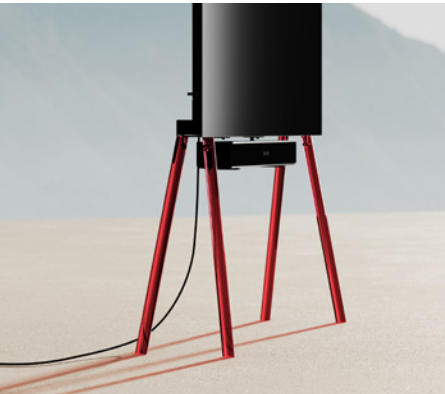

Red

In the vibrant hue of red, the JALG ACRYLIC RED TV Stand pulsates with energy, a fiery beacon of vitality in the room.

Though it appears to be made of glass, acrylic is used to make acrylic rods as well – for example, legs for ‘JALG’ new product line.

Green

In the verdant embrace of green, the JALG ACRYLIC GREEN TV Stand embodies more than just elegance; it becomes a tangible manifestation of nature's enduring presence in our material world.

Acrylic's ability to maintain its shape and structural integrity makes it a preferred choice in situations where strength and reliability are paramount, while its optical clarity allows for creative and visually appealing designs.