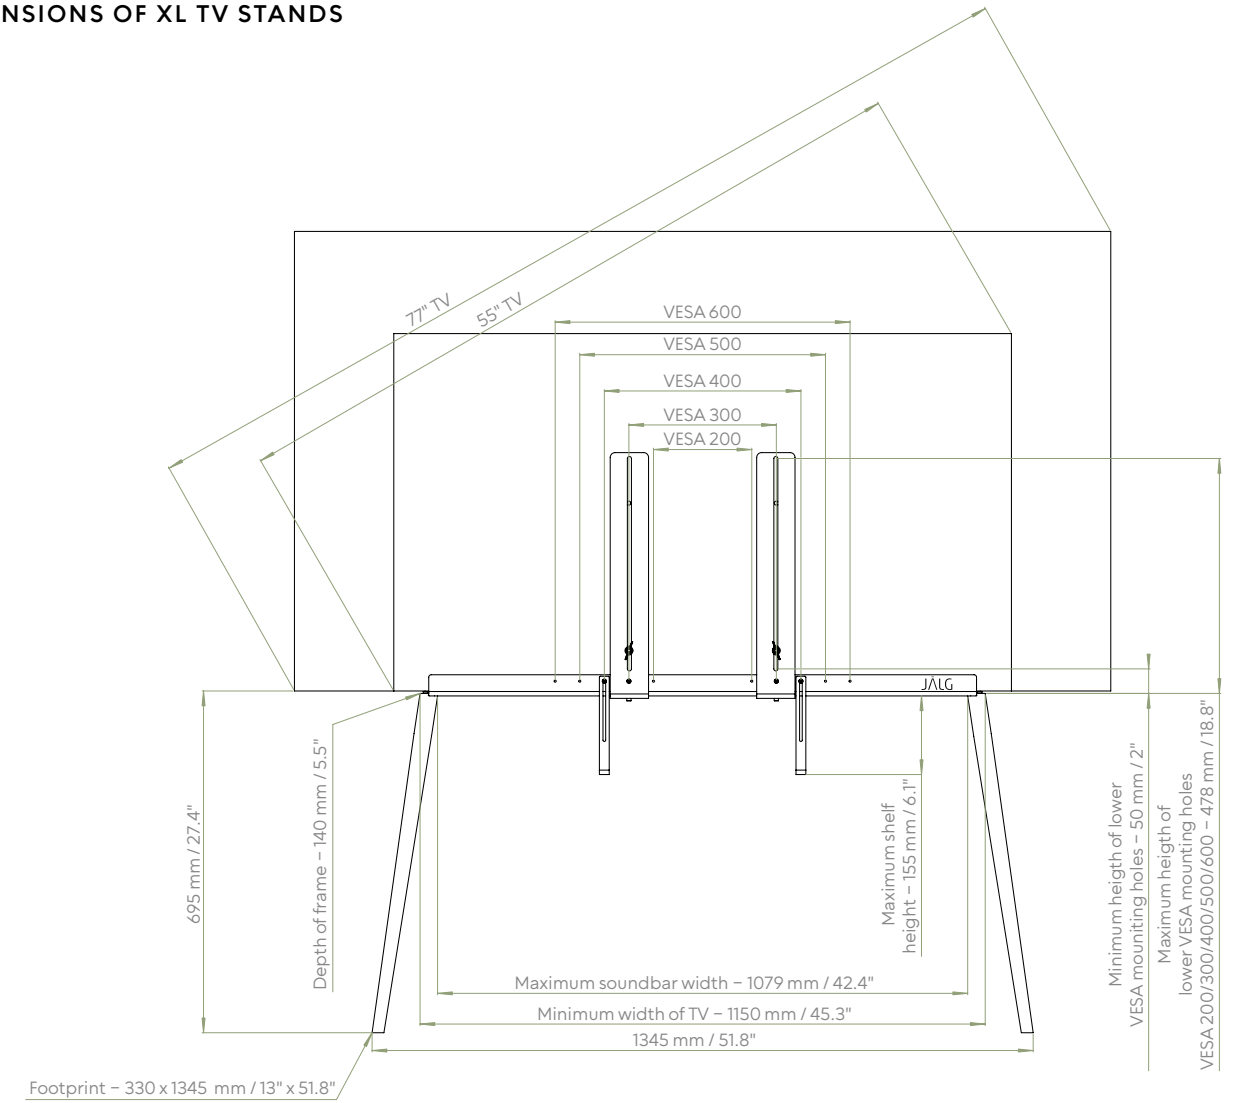

REGULAR WOOD

Min. screen size: 42 inches
Minimum width of TV - 901 mm / 35.5"
Max. screen size: 55 inches
Max TV weight: 30 kg / 66 lbs
VESA compatible: Yes
Max. soundbar width: 840 mm / 33.1"

XL WOOD

Min. screen size: 55 inches
Minimum width of TV - 1150 mm / 45.3"
Max. screen size: 77 inches
Max TV weight: 45 kg / 99 lbs
VESA compatible: Yes
Max. soundbar width: 1,079 mm / 42.4"

DIMENSIONS OF REGULAR TV STANDS

TECHNICAL

DIMENSIONS OF XL TV STANDS

TALLINN / DENMARK / UK / JAPAN / SOUTH-KOREA

ESTHETE LTD

+372 5646 4181
info@jalg.me
jalg.me

Telliskivi 57-116,
Tallinn 10412,
Estonia

@jalgtvstand