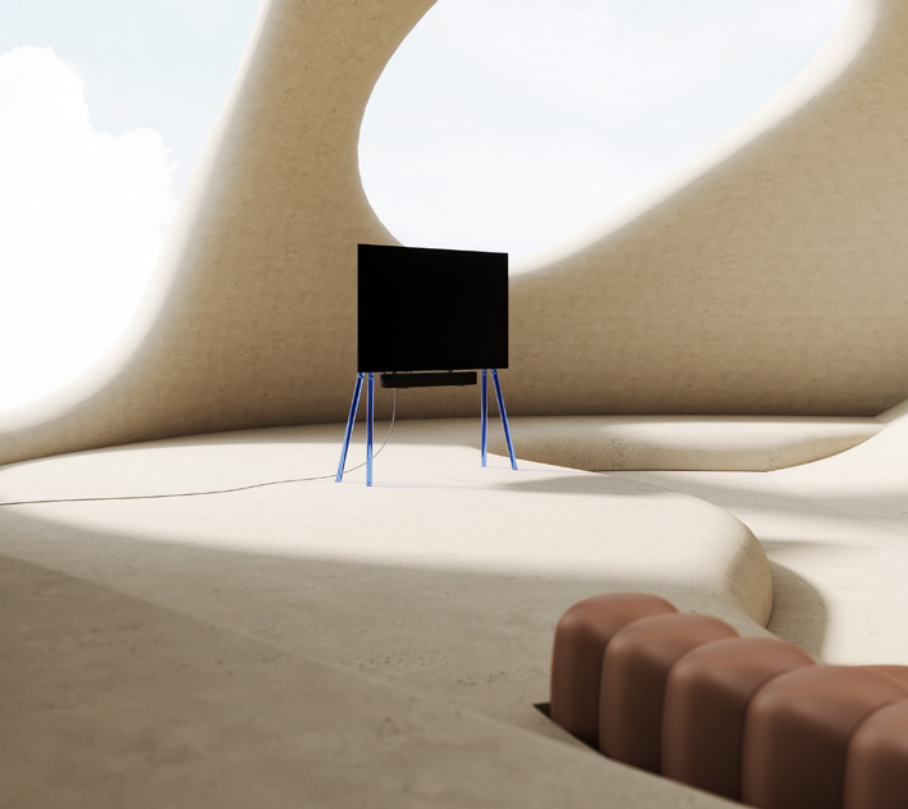

ACRYLIC 42"-55"