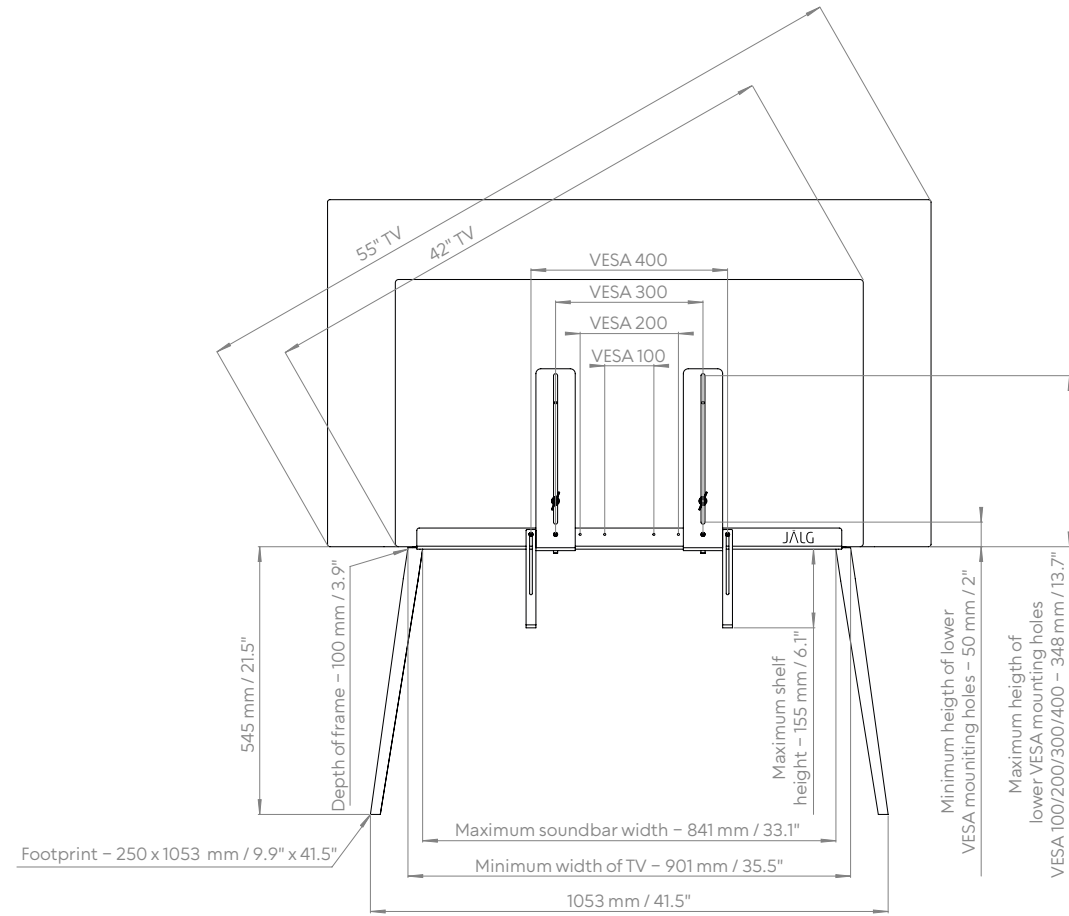

REGULAR WOOD

Min. screen size: 42 inches
Minimum width of TV - 901 mm / 35.5"
Max. screen size: 55 inches
Max TV weight: 30 kg / 66 lbs
VESA compatible: Yes
Max. soundbar width: 840 mm / 33.1"

XL WOOD

Min. screen size: 55 inches
Minimum width of TV - 1150 mm / 45.3"
Max. screen size: 77 inches
Max TV weight: 45 kg / 99 lbs
VESA compatible: Yes
Max. soundbar width: 1,079 mm / 42.4"

DIMENSIONS OF REGULAR TV STANDS

TECHNICAL

DIMENSIONS OF XL TV STANDS

TALLINN / DENMARK / UK / JAPAN / SOUTH-KOREA

ESTHETE LTD

+372 5646 4181
info@jalg.me
jalg.me

Telliskivi 57-116,
Tallinn 10412,
Estonia

@jalgtvstand