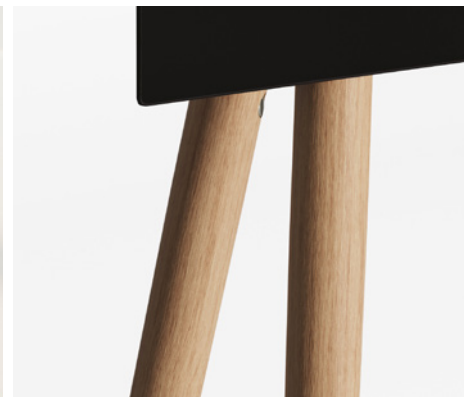

REGULAR MODEL

Oak Natural Oil Wax

The iconic JALG Oak TV Stand references to heritage of Scandinavian design through its clean lines and subtle details. JALG TV stand finds its distinct character through sleek detailing and delightfully light expression.

Handmade from solid oak and precision-cut, premium-grade carbon steel, with a unique natural wax finish. JALG TV Stand is a modern take on a classic, mid-century modern Scandinavian style.

REGULAR MODEL 42"-55"

REGULAR MODEL 42"-55"

Birch Black

JALG BIRCH / BLACK wooden TV Stand is a statement of minimal design. Handmade from natural oak with a deep black finish that makes it strikingly beautiful.

Subtle detailing and elegant dark expression that seamlessly merges beautifully especially with black border TVs. Visually clean natural matte black texture for long-lasting aesthetics.