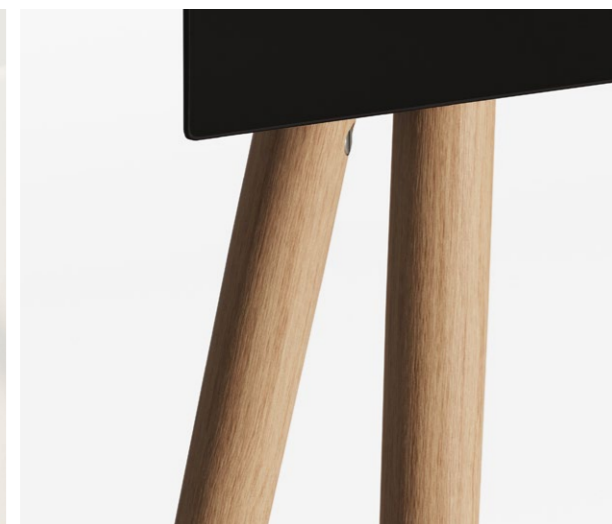

Designer duo hard to match.

JALG TV STANDS EITHER BLEND IN OR STAND OUT,  
YOU DECIDE

REGULAR MODEL

## Oak Natural Oil Wax

The iconic JALG Oak TV Stand references to heritage of Scandinavian design through its clean lines and subtle details. JALG TV stand finds its distinct character through sleek detailing and delightfully light expression.

Handmade from solid oak and precision-cut, premium-grade carbon steel, with a unique natural wax finish. JALG TV Stand is a modern take on a classic, mid-century modern Scandinavian style.

REGULAR MODEL 42"-55"

## Birch Black

JALG BIRCH - BLACK wooden TV Stand is a statement of minimal design. Handmade from natural oak with a deep black finish that makes it strikingly beautiful.

Subtle detailing and elegant dark expression that seamlessly merges beautifully especially with black border TVs. Visually clean natural matte black texture for long-lasting aesthetics. The beautiful black matte texture of this TV stand matches perfectly with a black tv.