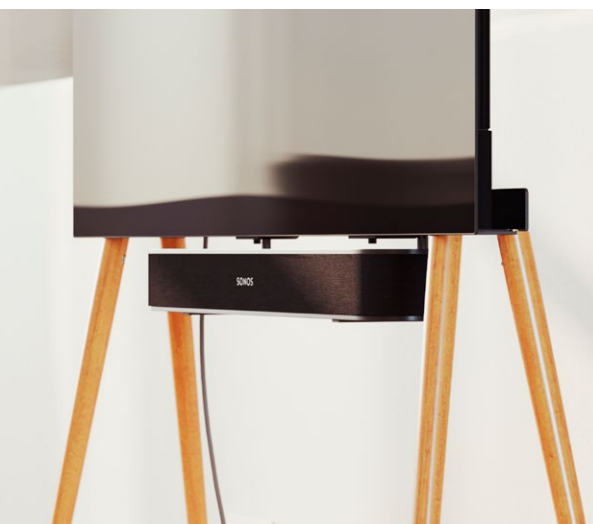

Birch Amber Yellow

The JALG Amber Yellow is a Mid-Century Modern TV stand is a timeless classic. The slender legs accentuate the clean and light vintage design, making it the perfect statement piece for any living room interior.

REGULAR MODEL 42"-55"

REGULAR MODEL 42"-55"

Birch New Orleans Black

This limited edition New Orleans-inspired TV stand has an incredibly beautiful shade that creates a fantastic shine and a unique color, giving each set its own individual vintage look of golden dark brown/black hues.