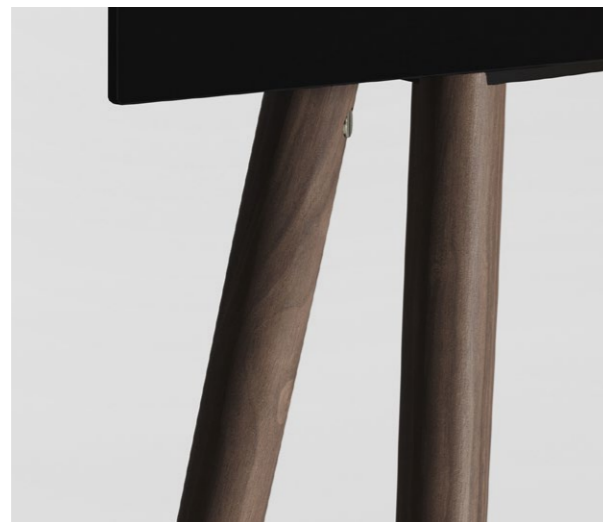

Walnut XL

The WALNUT XL TV Stand is made of the highest quality walnut hardwood, honoring our iconic design and being built with elegance, craftsmanship, and sustainable materials. This TV stand made of solid walnut hardwood supports large TVs, sizes 55 to 77 inches.

The WALNUT XL stand is meticulously handmade and finished with fine lacquer. Assembled with extremely strong joints and beautiful golden bolts – peculiar details and engineering that emphasize the superior quality and structural strength of this extravagant TV stand.