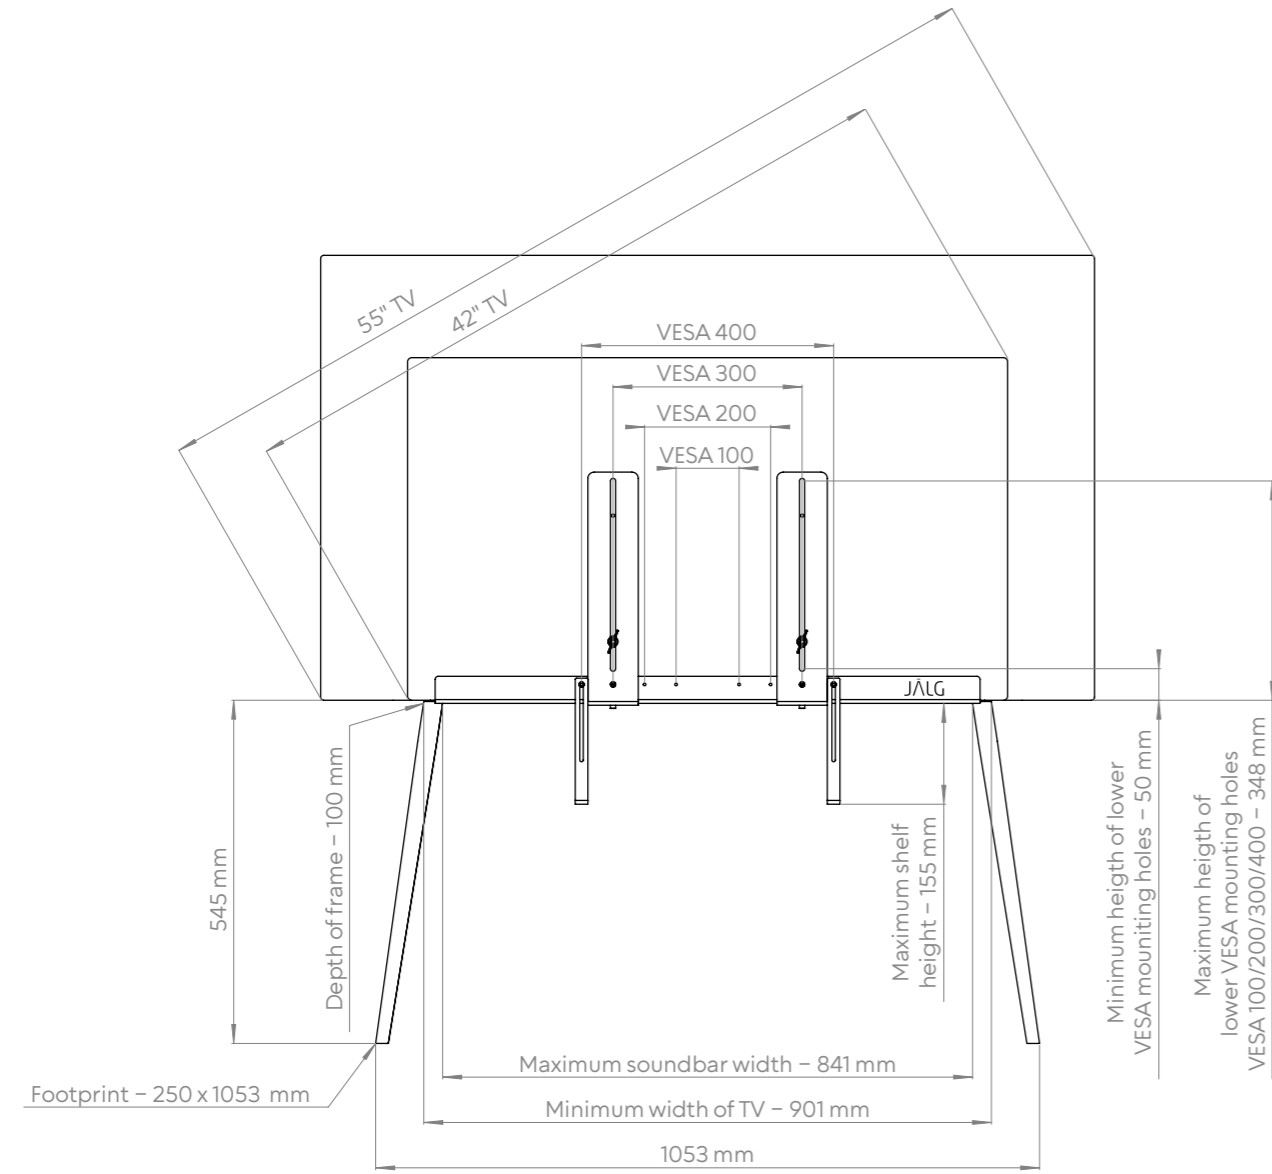

### REGULAR WOOD

Min. screen size: 42 inches  
 Minimum width of TV - 901 mm / 35.5"  
 Max. screen size: 55 inches  
 Max TV weight: 30kg  
 VESA compatible: Yes  
 Max. soundbar width: 840 mm / 33.1"

### XL WOOD

Min. screen size: 55 inches  
 Minimum width of TV - 1150 mm / 45.3"  
 Max. screen size: 77 inches  
 Max TV weight: 45kg  
 VESA compatible: Yes  
 Max. soundbar width: 1,079 mm / 42.4"

**DIMENSIONS OF REGULAR TV STANDS**