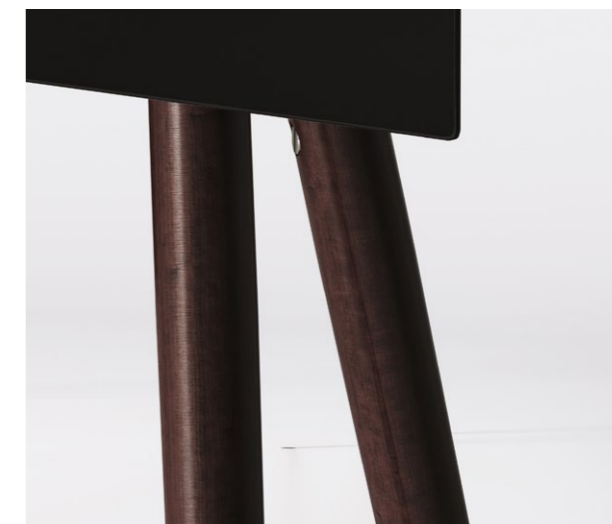

Birch New Orleans Black

This limited edition New Orleans-inspired TV stand has an incredibly beautiful shade that creates a fantastic shine and a unique color, giving each set its own individual vintage look of golden dark brown/black hues.