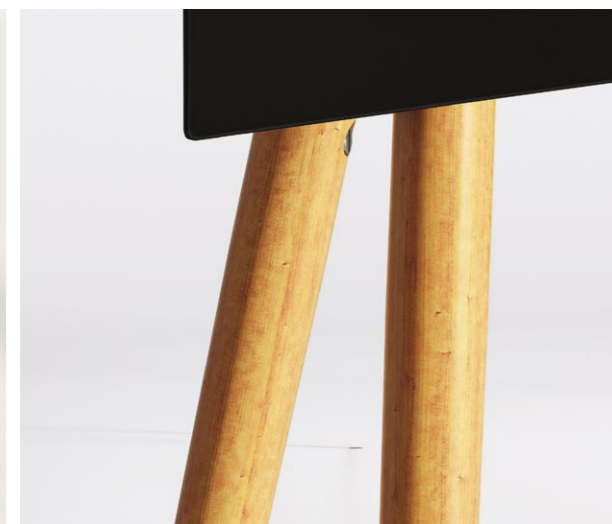

Birch Amber Yellow

The JALG Amber Yellow is a Mid-Century Modern TV stand is a timeless classic. The slender legs accentuate the clean and light vintage design, making it the perfect statement piece for any living room interior.

REGULAR MODEL 42"-55"

REGULAR MODEL 42"-55"

Birch New Orleans Black

This limited edition New Orleans-inspired TV stand has an incredibly beautiful shade that creates a fantastic shine and a unique color, giving each set its own individual vintage look of golden dark brown/black hues.