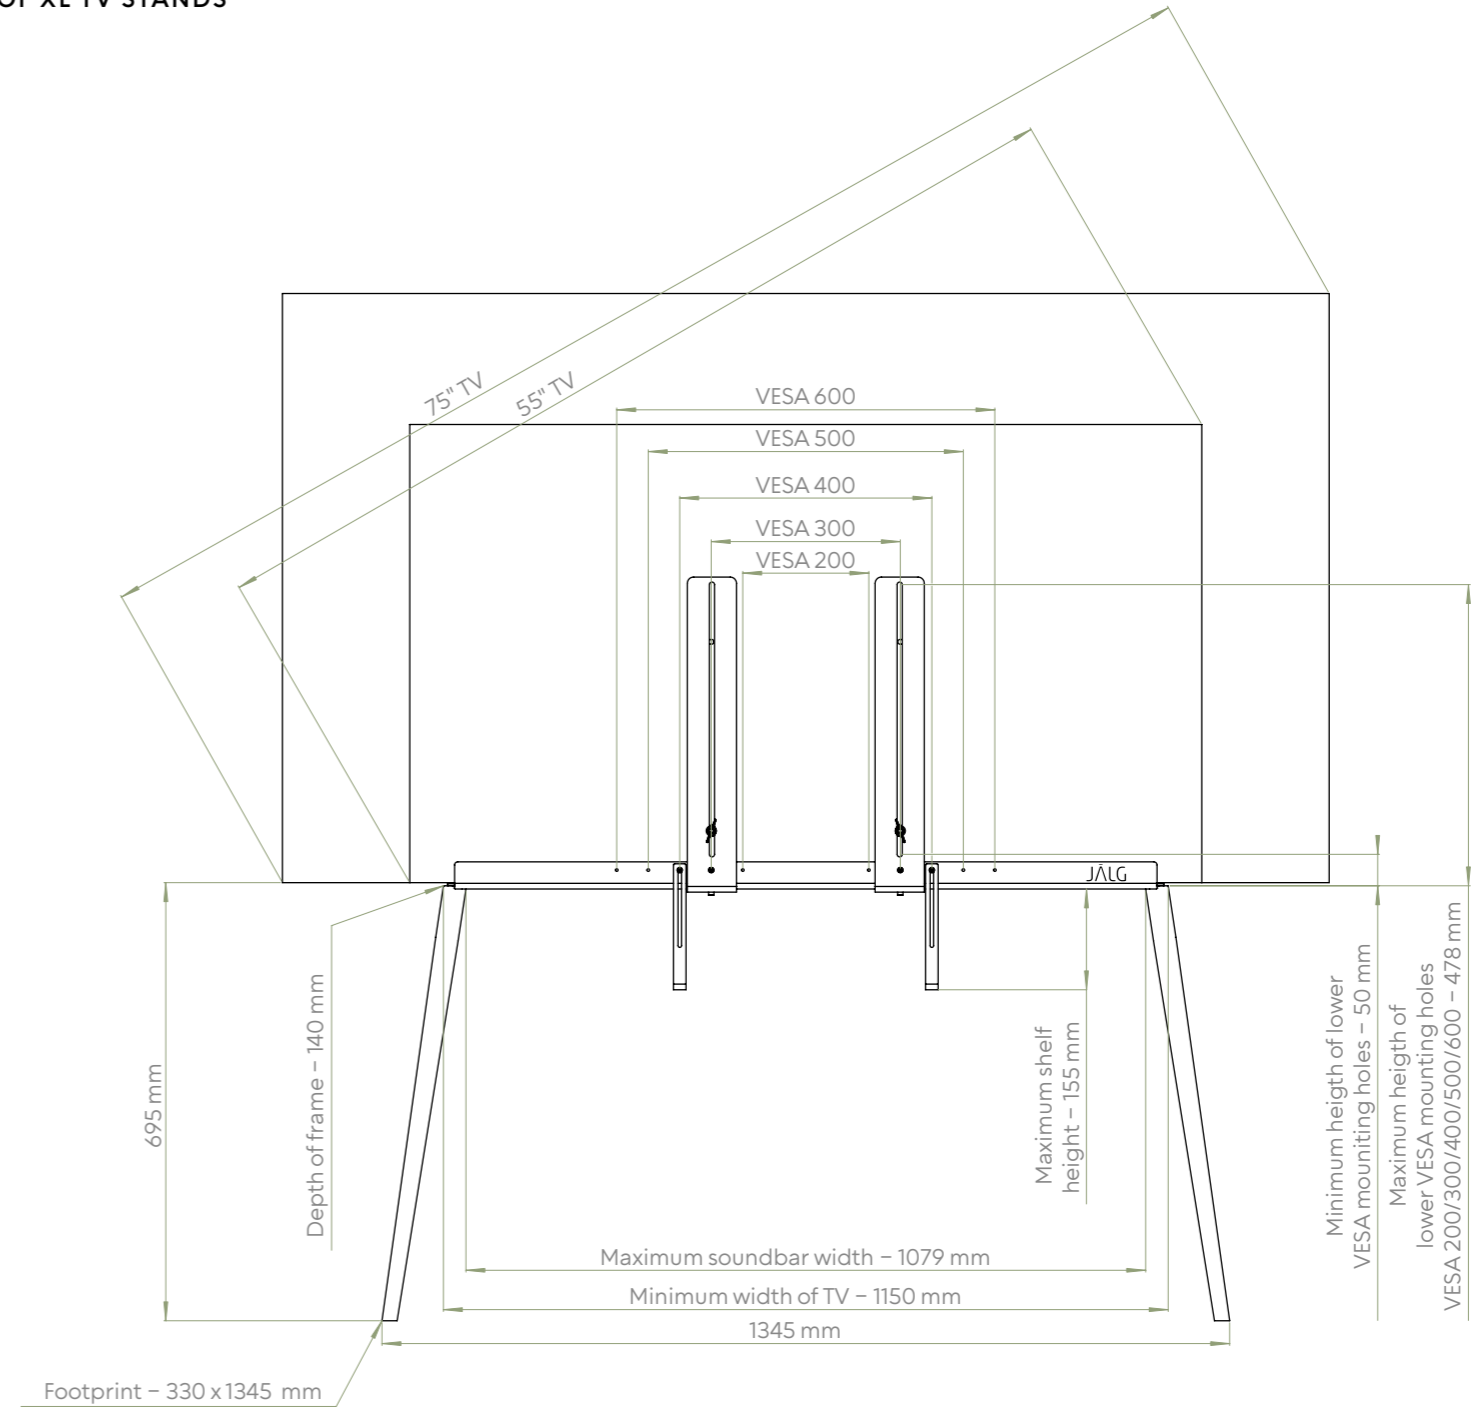

DIMENSIONS OF XL TV STANDS