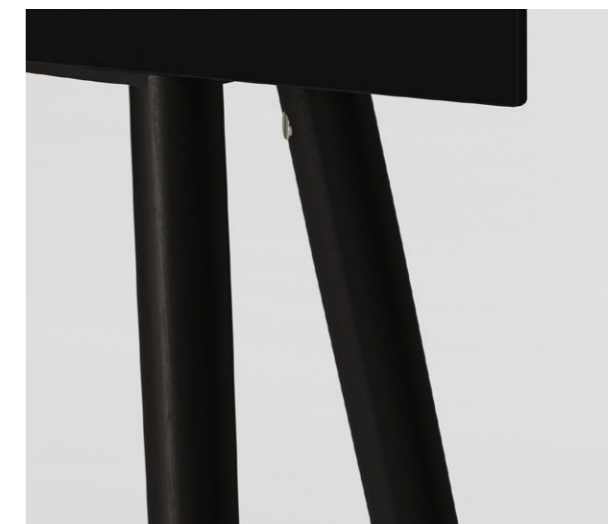

Birch XL Black

ALG BIRCH XL / BLACK TV Stand is a statement of minimal design. Handmade from natural oak with a deep black finish that makes it strikingly beautiful. Subtle detailing and elegant dark expression that seamlessly merges beautifully especially with black border TVs.

Visually clean natural matte black texture for long-lasting aesthetics. The beautiful black matte texture of this TV stand matches perfectly with a black tv.