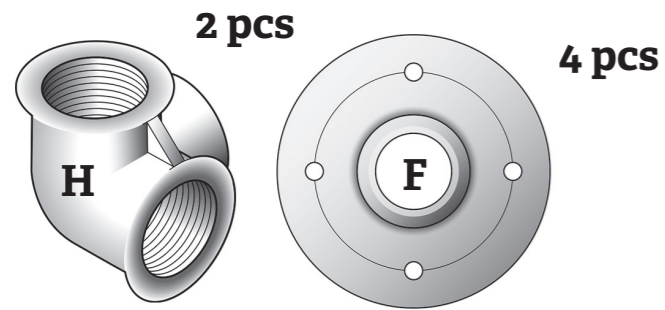

OBS! Please be aware that the pipes might be dirty. Please apply the gloves attached

The Rackbuddy rack can be assembled manually by hand we do although recommend you use proper tools in order to achive best possible stability and result

Once Rackbuddy rack has been assembled Remember to wipe it clean before use.

Product List: