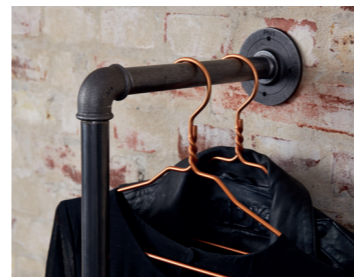

OBS! Please be aware that the pipes might be dirty. Please apply the gloves attached

The Rackbuddy rack can be assembled manually by hand we do although recommend you use proper tools in order to achive best possible stability and result

Once Rackbuddy rack has been assembled Remember to wipe it clean before use.

Product List: