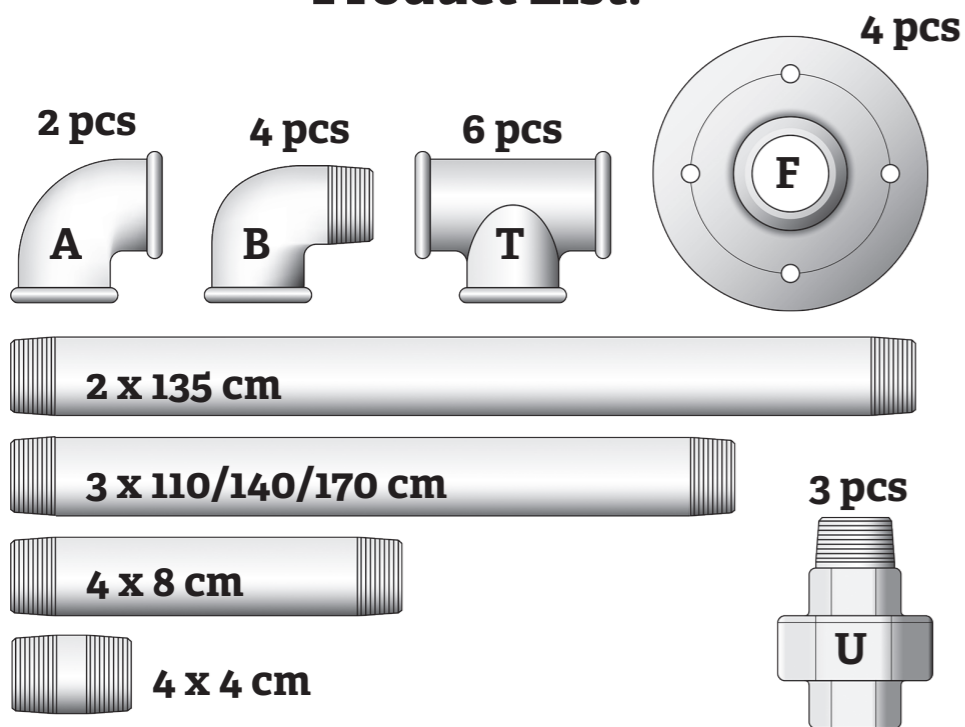

OBS! Please be aware that the pipes might be dirty. Please apply the gloves attached

The Rackbuddy rack can be assembled manually by hand we do although recommend you use proper tools in order to achive best possible stability and result

Once Rackbuddy rack has been assembled Remember to wipe it clean before use.

Product List:

Rackbuddy Clyde

CONGRATULATIONS WITH YOUR NEW RACKBUDDY PRODUCT. PLEASE FOLLOW ASSEMBLY INSTRUCTIONS TO MAKE SURE YOUR RACKBUDDY EXPERIENCE WILL SERVE YOU THE WAY YOU DESERVE

Rack Buddy