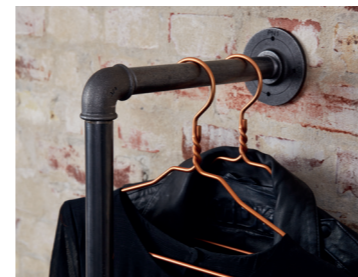

OBS! Please be aware that the pipes might be dirty. Please apply the gloves attached

The Rackbuddy rack can be assembled manually by hand we do although recommend you use proper tools in order to achieve best possible stability and result

Once Rackbuddy rack has been assembled Remember to wipe it clean before use.

Product List:

Rackbuddy Jessie

CONGRATULATIONS WITH YOUR NEW RACKBUDDY PRODUCT. PLEASE FOLLOW ASSEMBLY INSTRUCTIONS TO MAKE SURE YOUR RACKBUDDY EXPERIENCE WILL SERVE YOU THE WAY YOU DESERVE

Rack
Buddy