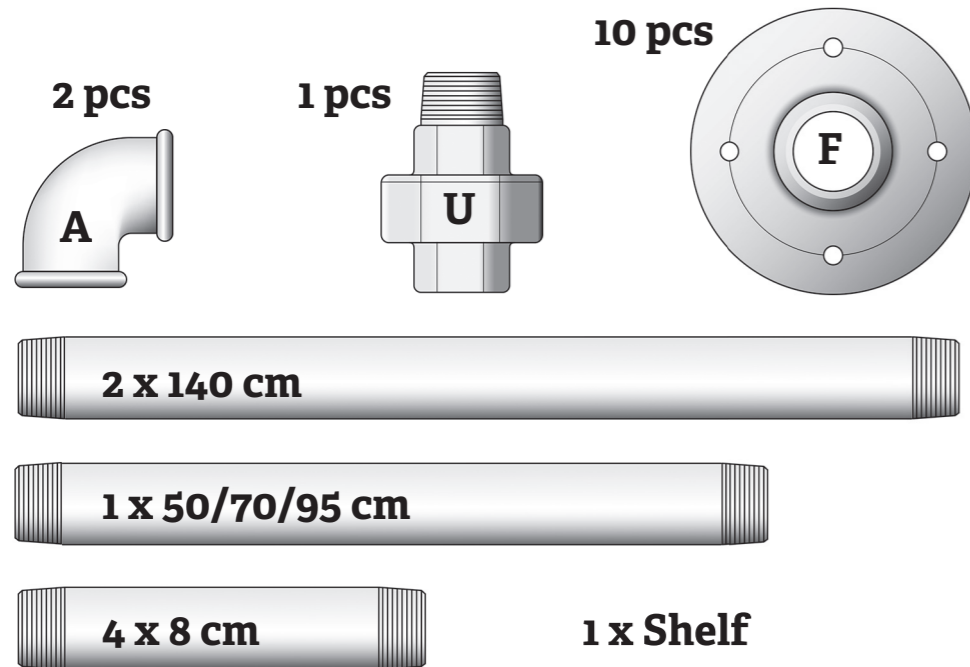

OBS! Please be aware that the pipes might be dirty. Please apply the gloves attached

The Rackbuddy rack can be assembled manually by hand we do although recommend you use proper tools in order to achieve best possible stability and result

Once Rackbuddy rack has been assembled Remember to wipe it clean before use.

Product List:

Rackbuddy Jessie

CONGRATULATIONS WITH YOUR NEW RACKBUDDY PRODUCT. PLEASE FOLLOW ASSEMBLY INSTRUCTIONS TO MAKE SURE YOUR RACKBUDDY EXPERIENCE WILL SERVE YOU THE WAY YOU DESERVE

Rack
Buddy