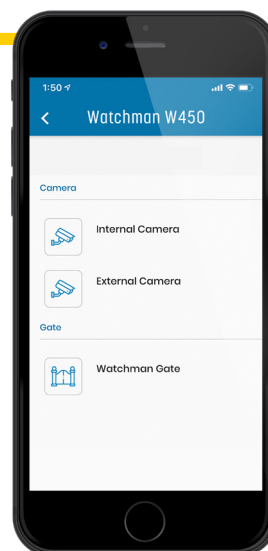

Web Portal

Manage All Your CellGate Devices on One Dashboard

- Hosted by Microsoft Azure
- Event logs and photos with all transactions
- Create access credentials with time/date restrictions
- Manage notifications
- Administrative login privileges

Cellgate App

- NEW: User can create access codes from the app
- Receive video/audio calls from visitors
- Open or hold open from anywhere
- Close on demand (override holds)
- Take photos from internal and external cameras

App Available at
App Store and Google Play

1.855.MY.GATES

cell-gate.com