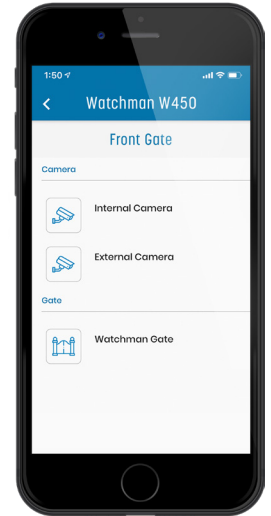

WATCHMAN[®]
Your Virtual Security Guard

W450
model

ADVANCED TELEPHONE ENTRY with LIVE STREAMING VIDEO

CELLGATE EXCLUSIVES

- Streaming video telephone entry
- **NEW!** Voice Mail Intelligence - VMI
System ignores call when reaches voice mail and continues call tree
- Verizon or AT&T LTE service *No VoIP fees required
- Ships with both AT&T & Verizon SIM cards
- Prop open notification if gate is left open more than 3 minutes
- Calls up to 6 app contacts and 3 voice only numbers

W450 FEATURES

- **NEW!** W450 Self-activation
- 1 native 26-bit Wiegand Expansion Port
- Backlit LCD display and keypad
- **NEW!** 5,000 local codes and 64,000 non-local codes
- Cameras take photos on access attempts and on demand
- All transactions and photos stored on TrueCloud portal