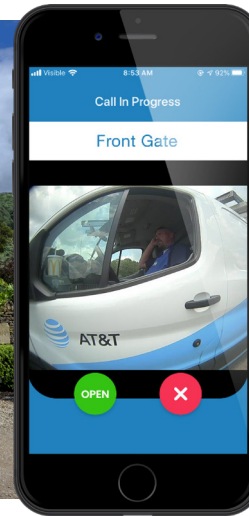

WATCHMAN[®]
Your Virtual Security Guard

W450
model

ADVANCED TELEPHONE ENTRY with LIVE STREAMING VIDEO

CELLGATE EXCLUSIVES

- Streaming video telephone entry
- **NEW!** Voice Mail Intelligence - VMI
System ignores call when reaches voice mail and continues call tree
- Verizon or AT&T LTE service *No VoIP fees required
- Ships with both AT&T & Verizon SIM cards
- Prop open notification if gate is left open more than 3 minutes
- Calls up to 6 app contacts and 3 voice only numbers

W450 FEATURES

- **NEW!** W450 Self-activation
- 1 native 26-bit Wiegand Expansion Port
- Backlit LCD display and keypad
- **NEW!** 5,000 local codes and 64,000 non-local codes
- Cameras take photos on access attempts and on demand
- All transactions and photos stored on TrueCloud portal

EXCLUSIVE External Camera Options*

- Up to 3 external cameras

Photos

- Taken on entry transactions and on demand
- Cloud-stored still photos

Video

- Pixel activated video stored on SD card
- Recording w/6-second pre-record