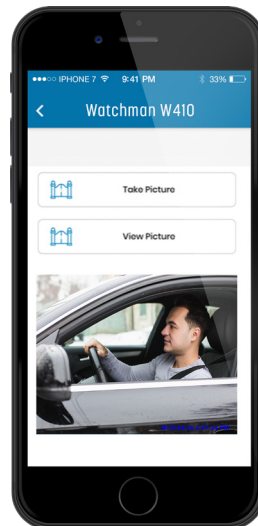

Dimensions (excluding antenna)

Height- 8.3" (211mm)
Width- 6.4" (163mm)
Depth- 5.5" top (140mm), 4.7" bottom (120mm)

Cellular Technology/Networks

4G/LTE: Verizon and AT&T

Included in box

Watchman W410
Power supply - 5A
Magnetic switch
Installation manual & user manual

Antenna Options

L-bracket
Directional panel

Dealer Benefits

- Easy 6-wire installation
without external camera
- End-to-end support
- Cellular carrier and signal strength verification
- Ships with live SIM
Verizon or AT&T
- Easy system and feature testing
- New Pepwave router upgrade
Improved analysis for cellular troubleshooting

Cellgate App

- NEW: User can create access codes from the app
- Gate/doors can be opened or held open from anywhere
- Take photos on demand from internal and external cameras (with photos rate plan)
- Review historical photo and access credential use info
- Receive prop-open notifications w/ gate status