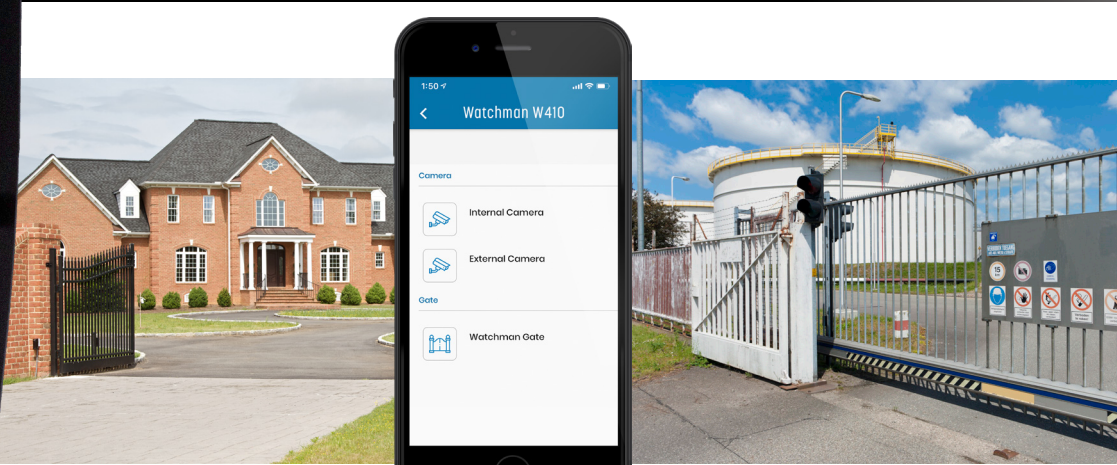

WATCHMAN[®]
Your Virtual Security Guard

W410
model

Advanced Telephone Entry System

Part Numbers:
AA1TP VZN
AA1TP ATT

W410 FEATURES

- Gate can easily be controlled from app
- New low cellular plans *(with or without photos)*
- Customer self-activation
- 1 native 26-bit Wiegand port
- NEW: 5,000 local codes and 64,000 non-local codes
- Cameras take photos on access attempts and on demand
- All transactions and photos stored on TrueCloud portal

NEW
Watchman WXP*
Wiegand Expansion Panel
4 Door Controller
for Watchman

*See WXP sheet for details

W410 EXCLUSIVES

- Calls up to 9 telephone numbers in 3 tiers
- Verizon or AT&T LTE service **No VoIP fees required*
- Ships with both AT&T & Verizon SIM cards
- Voice Mail Intelligence – VMI
System ignores call when reaches voice mail and continues call tree
- Prop open notification *If gate is left open more than 3 minutes*
- TrueCloud™ web portal for administration