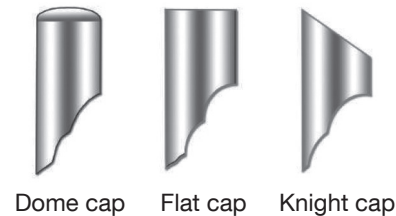

Light options

- Glass refractor globe (dome cap)
- Stacked louver globe (flat cap)
- Cool colored LED (5000K)
- Warm colored LED (3000K)

Stainless steel cover options

- 304 or 316 stainless
- Flat cap
- Surface mount
- Domed cap
- Knight cap

Lighted bollard cover options

- 304 or 316 stainless
- Flat cap
- Surface mount
- Domed cap
- Slotted light opening
- Clear or opal lens
- 360° light opening

Bollard cap choices:

Lighted bollard choices: