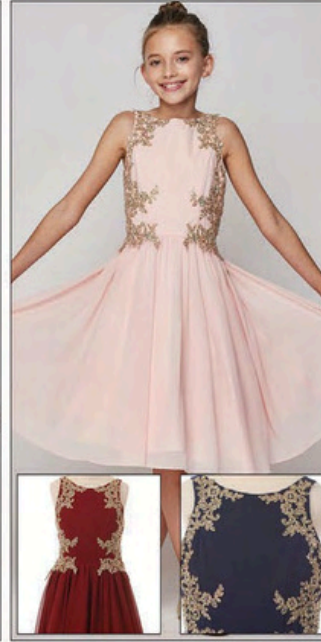

CD5069
Blush, Burgundy,
Navy, Off White
4, 6, 8, 10, 12, 14, 16, 18, 20