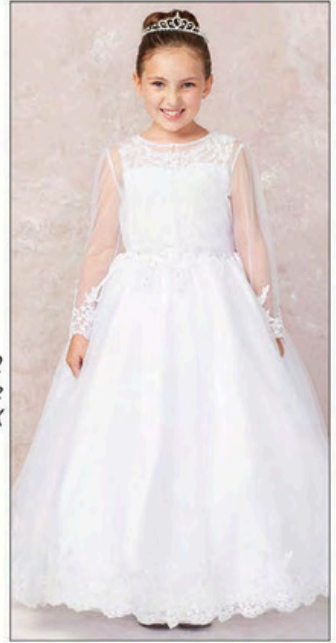

TT7038
Blush, Dusty Rose,
Emerald Green, Ivory,
Lilac, Red, Royal Blue,
Sage, Sky Blue, White, Yellow
2, 4, 6, 8, 10, 12, 14, 16, 18
6m, 12m, 18m, 24m

TT7030
Ivory, Rose Gold,
Royal Blue, Sky Blue, White
2, 4, 6, 8, 10, 12, 14, 16, 18