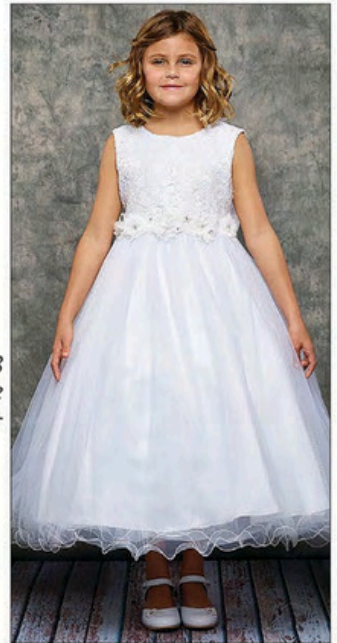

CCD757
Blush, Ivory, White
2, 4, 6, 8, 10, 12, 14, 16

CCD832
Green/Black, Gold/Champagne
Pink, Red, Royal Blue, Silver
3, 4, 6, 8, 10, 12, 14, 16

KD386
Ivory, White
4, 6, 8, 10, 12, 14, 16

KD198
Ivory, White
2, 4, 6, 8, 10, 12, 14, 16, 18+, 20+
(14, 16, 18+, 20+ in White only)
3m, 6m, 12m, 18m, 24m