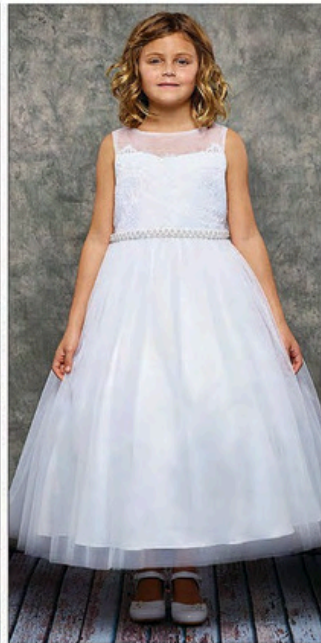

KD468
Ivory, White
2, 4, 6, 8, 10, 12, 14, 16, 18+, 20+

KD235
Ivory, White
2, 4, 6, 8, 10, 12, 14,
16+, 18+, 20+

KD466
White
6, 8, 10, 12, 14, 16