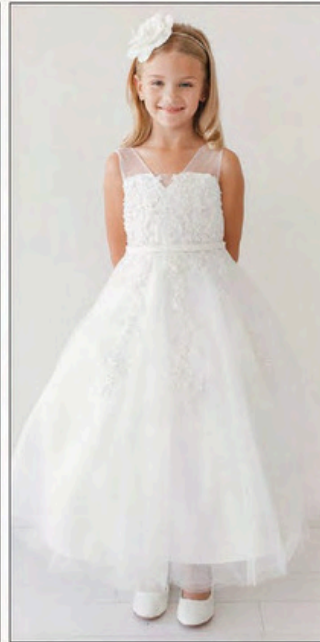

TT5700
Ivory, White
2, 4, 6, 8, 10, 12, 14
Choose Sash Color

TT1196
White
7, 8, 10, 12, 14, 16, 18
Bolero Included

TT1198
White
7, 8, 10, 12, 14, 16, 18

TT5712
Ivory, White
2, 4, 6, 8, 10, 12
6m, 12m, 18m, 24m