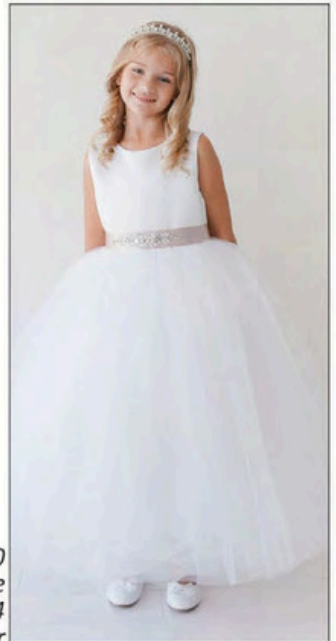

TT1182
White
6X, 8X, 10X

TT1197 (Bolero Sold Separately)
White
7, 8, 10, 12, 14, 16, 18

TT1200
White
8

TT5658
Black, Blush, Burgundy,
Champagne, Ivory, Lilac
Red, Royal Blue, Sky Blue, White
2, 4, 6, 8, 10, 12
6m, 12m, 18m, 24m