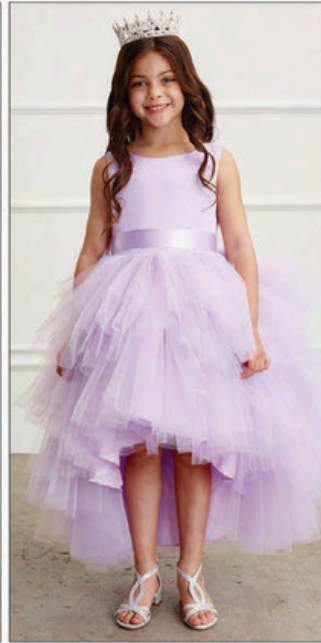

TT1182
White
6X, 8X, 10X

TT5658
Black, Blush, Burgundy,
Champagne, Ivory, Lilac
Red, Royal Blue, Sky Blue, White
2, 4, 6, 8, 10, 12
6m, 12m, 18m, 24m