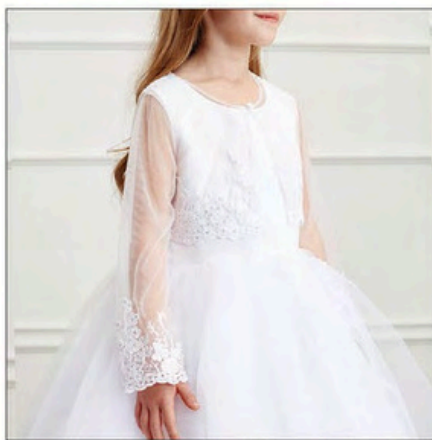

TT7913 - Soft Mesh Long Sleeve
with Lace Applique
Ivory, White
2, 4, 6, 8, 10, 12, 14, 16