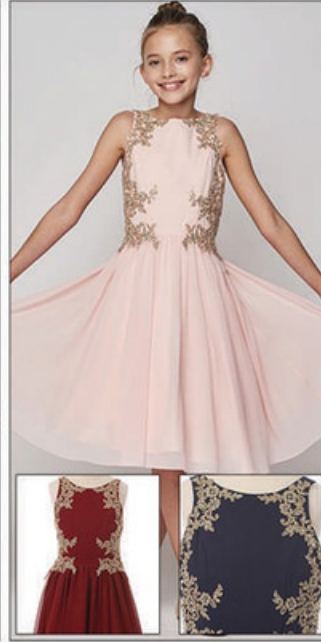

CD5069
Blush, Burgundy,
Navy, Off White
4, 6, 8, 10, 12, 14, 16, 18, 20