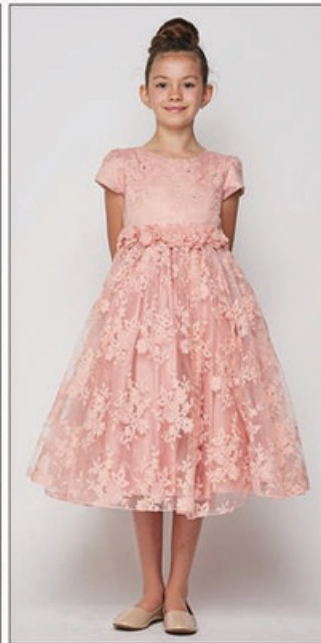

CD9056
Burgundy, Champagne,
Dusty Rose, Peach, White
2, 4, 6, 8, 10, 12

CD9078
Champagne, Dusty Pink
Navy, White
2, 4, 6, 8, 10, 12

CD9083
Aqua, Champagne,
Dusty Rose, Peach
2, 4, 6, 8, 10, 12

CD9085
Aqua, Blue, Champagne,
Dusty Rose, Lilac, Mauve
2, 4, 6, 8, 10, 12
6m, 12m, 18m, 24m