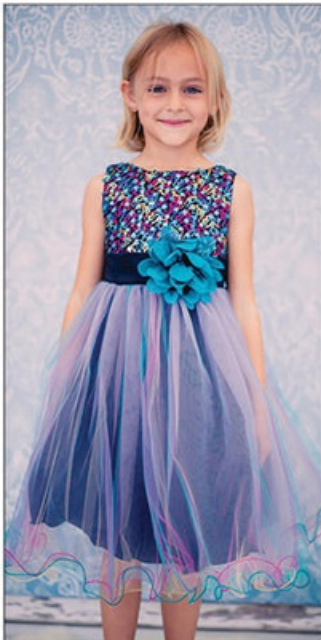

KD382
Blue/Pink, Pink/Yellow, Yellow/Mint
2, 4, 6, 8, 10, 12,
14+, 16+, 18+, 20+

KD327
Red, Silver, Teal
2, 4, 6, 8, 10, 12, 14,
16+, 18+, 20+
6m, 12m, 18m, 24m