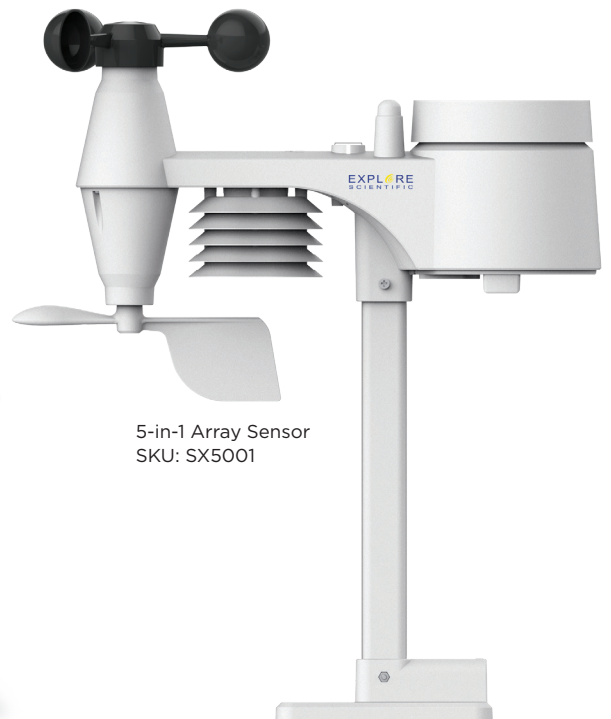

SKU: WSX3001
UPC: 811803033795
Case Pack: 2

Product Size: 14.5 x 5.7 x 13.125 in
Display Size: 8.5 x 1.15 x 6.75 in
Sensor Size: 2.3 x 1.5 x 4.4 in

Review all live and historical record for all weather data on the Weather Underground website and APP.

7-in-1 Weather Sensor
SKU: SX7001

Wireless Thermo-Hygro Sensor
SKU: ST2001

5-in-1 Wifi Professional Weather Station w/Weather Underground

The high-end weather station comes with the capability of connecting to Weather Underground™ via Wi-Fi, to enable you to connect and monitor your local information even you are away. The vibrant, color display provides all time and weather station so you can always be up-to-date. With the station, you can also have the flexibility of adding more sensors when necessary.

SKU: WSX1001
UPC: 811803033313
Case Pack: 8

Product Size: 13.5 x 5.3 x 15.5 in
Display Size: 4.6 x 0.8 x 7.5 in

5-in-1 Array Sensor
SKU: SX5001

Rain Collector Sensor
SKU: SR3001

Wireless Rain Gauge w/Outdoor Temperature

SKU: WSH4102

UPC: 811803034068
Case Pack: 20

Product Size: 5.1 x 1 x 4.4 in
Sensor Size: 2.3 x 1.5 x 4.4 in

Advanced Touch Key Weather Station

This touch key weather station including ice alert and moon phases display combines with a Radio-controlled clock and Calendar. It brings you all the vital weather information you need to plan your day. The weather forecast shows you at a glance to expect heat, fog, rain or frost whilst the easy-to-read temperature display and Comfort indication let you know how warm or cold it is indoors and outside. The Radio-controlled clock receives a signal from the atomic clock making it always accurate and automatically updating for the start and end of summertime.