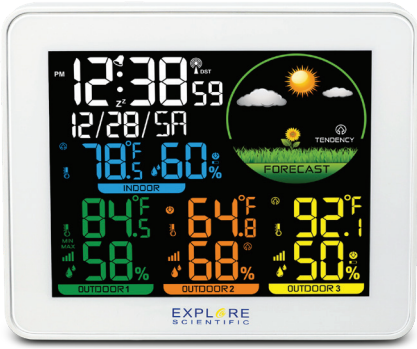

Thermo/Hygro Sensor
with LED
SKU: ST1004H