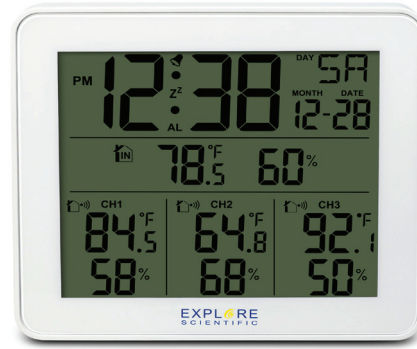

Thermo/Hygro Sensor
with LED
SKU: ST1004H