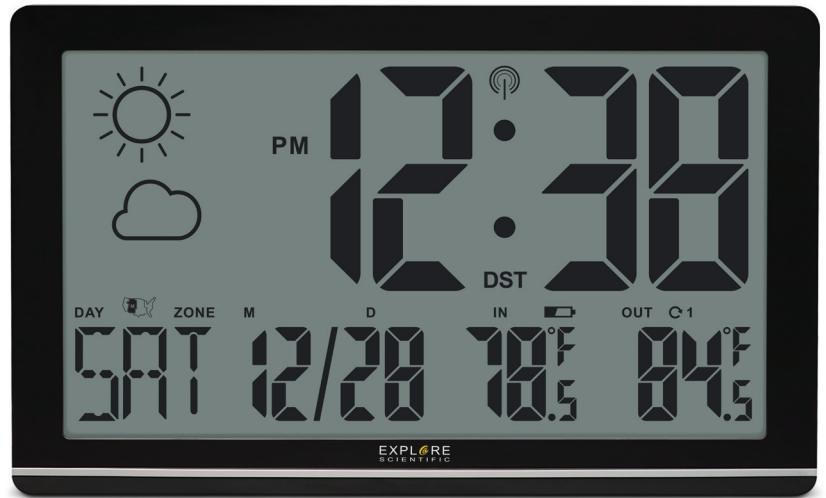

This weather station has a VA color display that shows weather information beautifully. The unit displays 6 scenarios of barometric weather forecast. It has a clear interface that can display complete temperature and humidity information with trends of one indoor and up to three different outdoor areas. The calendar function displays week day and date (day and month). It supports and bundles with 3 outdoor sensors.

SKU: WSH4002CM3000
UPC: 811803033337
Case Pack: 20

Product Size: 7.28 x 1 x 4.75 in
Sensor Size: 1.8 x 1.25 x 3.75 in

CrystalVision Advanced Weather Station w/LED Touch Keys

Stay on top of current weather events with this multi-function wireless weather station. Featured in a stylish metallic grey finish, the beautiful LCD display shows you the high-precision weather forecasts, indoor/outdoor temperature, humidity, barometric reading, and more at a glance. The LED touch buttons on the front would light up as you tap on them for easy viewing in the dark. Powered by 3x AAA batteries or micro USB.

SKU: WSH5002
UPC: 811803034051
Case Pack: 20

Product Size: 7 x 1 x 5 in

Thermo/Hygro Sensor
with LED Display
SKU: ST1005H

**Jumbo LCD
Weather Wall Clock**

The time is set and the changeover to summer or winter time is done automatically via the DCF time signal. In addition, with the weather wall clock, you always have an eye on the weather forecast for the next 6 to 12 hours in addition to the inside and outside temperature and humidity. The wall clock can process the data from up to 3 outdoor sensors (1 included). If the temperature falls between 37°F (3°C) and 28°F (-2°C), a frost warning is displayed.