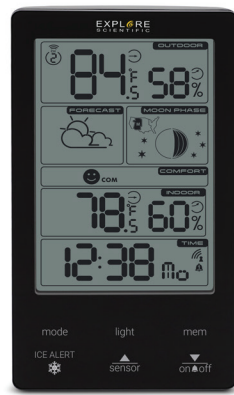

SKU: RGT1001

UPC: 8118030333516
Case Pack: 12

Product Size: 3.7 x 2 x 6.75 in
Sensor Size: 4.6 x 4.6 x 6.5

Wireless Thermo-Hygro Sensor
SKU: ST2001

Smart Multi-Channel Weather Station w/Wireless Sensor

This weather station features a clear LCD display with big color digits that shows the real-time indoor and outdoor temperature and humidity of up to seven different areas. It comes with 1 outdoor sensor and supports up to 7 pcs of wireless sensors including spa sensor and soil sensor. The station also works with Tuya® Smart Life APP. The history record of weather data can be exported from APP. You can set temperature and humidity alert and even set conditions to trigger your other home devices. The indoor unit includes both a wall mount fixture and a fold-out stand for multiple display options.

SKU: WSH4102

UPC: 811803034068
Case Pack: 20

Product Size: 5.1 x 1 x 4.4 in
Sensor Size: 2.3 x 1.5 x 4.4 in

Advanced Touch Key Weather Station

This touch key weather station including ice alert and moon phases display combines with a Radio-controlled clock and Calendar. It brings you all the vital weather information you need to plan your day. The weather forecast shows you at a glance to expect heat, fog, rain or frost whilst the easy-to-read temperature display and Comfort indication let you know how warm or cold it is indoors and outside. The Radio-controlled clock receives a signal from the atomic clock making it always accurate and automatically updating for the start and end of summertime.