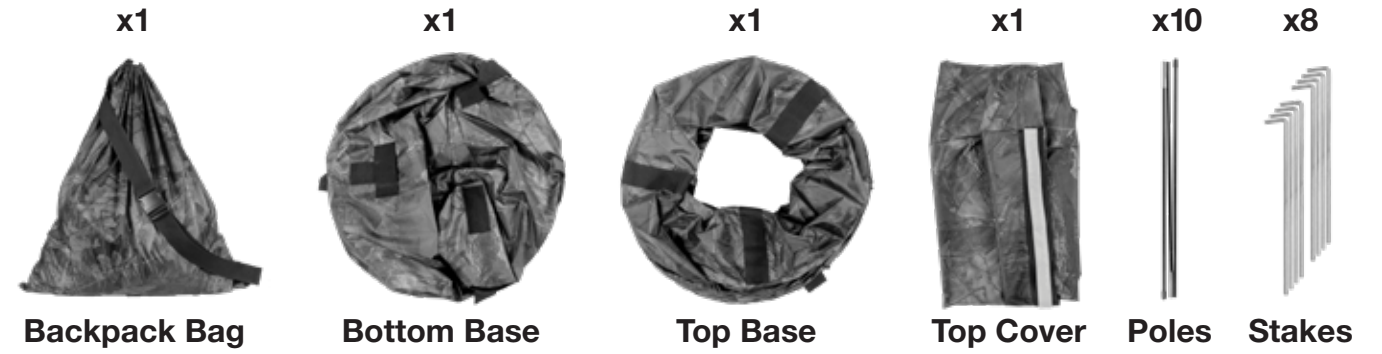

PLEASE READ ALL INSTRUCTIONS BEFORE SETUP OR FOLDAWAY OF YOUR STRUCTURE.

© 2019 Bresser
1010 S 48th Street, Springdale, AR 72762
explorescientificusa.com | bresserusa.com | 866.252.3811
All rights reserved. Made in China.

⚠ WARNING:
KEEP ALL FLAME AND HEAT SOURCES AWAY FROM THIS TENT FABRIC. This tent meets the flammability requirements of CPAI-84. The fabric may burn if left in continuous contact with any flame source.

CAUTION:
This structure may use a spring steel loop that will pop open quickly! Caution must be used in the handling of this product. Small children should never be allowed to fold or unfold this product without adult supervision. Discard if steel loop is broken or if this product is damaged. It is fire resistant only. The fabric will burn if it is left in continuous contact with flame and heat sources. Keep all flame and heat sources away from this product. Please thoroughly read instruction sheet before using this product.