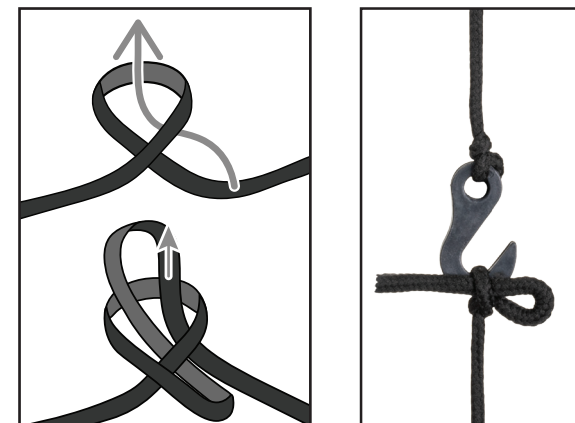

CAUTION:
This structure may use a spring steel loop that will pop open quickly! Caution must be used in the handling of this product. Small children should never be allowed to fold or unfold this product without adult supervision. Discard if steel loop is broken or if this product is damaged. It is fire resistant only. The fabric will burn if it is left in continuous contact with flame and heat sources. Keep all flame and heat sources away from this product. Please thoroughly read instruction sheet before using this product.

SETUP

Bottom Base

Slide Pole Through (3) Pockets

Place Pole Through (1) Pocket of the Top Base

Click Retaining Clip & Tie a Slip Knot on the Hook To Secure

Top Cover

Place Poles Into Opposite Corner Pockets

Tie Knot Around Poles To Secure

Place Top Cover & Pull Down