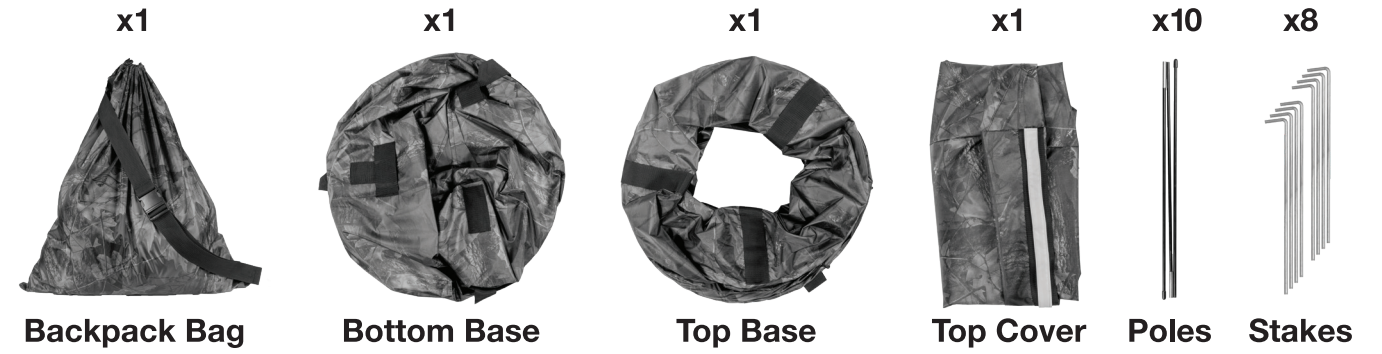

SETUP

Bottom Base

Slide Pole Through (3) Pockets

Place Pole Through (1) Pocket of the Top Base

Click Retaining Clip & Tie a Slip Knot on the Hook To Secure

Top Cover

Place Poles Into Opposite Corner Pockets