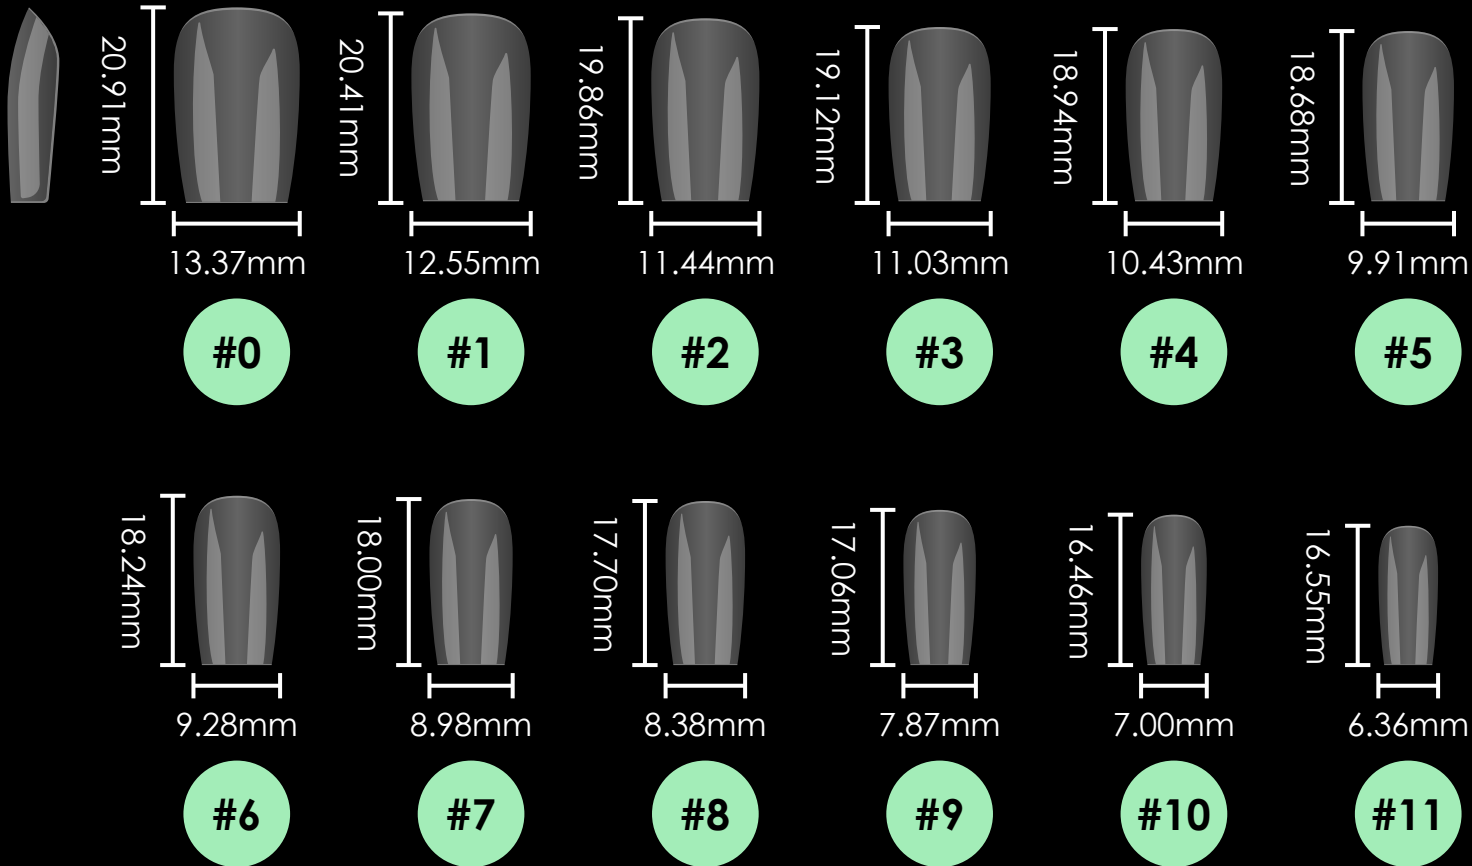

Clear Medium Round

10 sizes: #0~9 #5,6 Double | 600pcs/box | 50pcs each size

Matte Short Round

15 sizes: #0~11 | 750pcs/box | 50pcs each size

Matte Medium Round

10 sizes: #0~9 #4,5 Double | 600pcs/box | 50pcs each size

Square

Clear Short Perfect Square

12 sizes:#0~11 | 600pcs/box | 50pcs each size

Clear Square Medium

12 sizes: #0~11 | 600pcs/box | 50pcs each size

Clear Long Square

10 sizes: #0~9 #5,6 Double | 360pcs/box | 30pcs each size

Stiletto

Clear Short Stiletto

12 sizes: #0~11 | 600pcs/box | 50pcs each size

Clear Medium Stiletto

12 sizes: #0~11 | 600pcs/box | 50pcs each size

Clear Long Stiletto

12 sizes: #0~11 | 600pcs/box | 50pcs each size

12 sizes: #0~11 | 600pcs/box | 50pcs each size