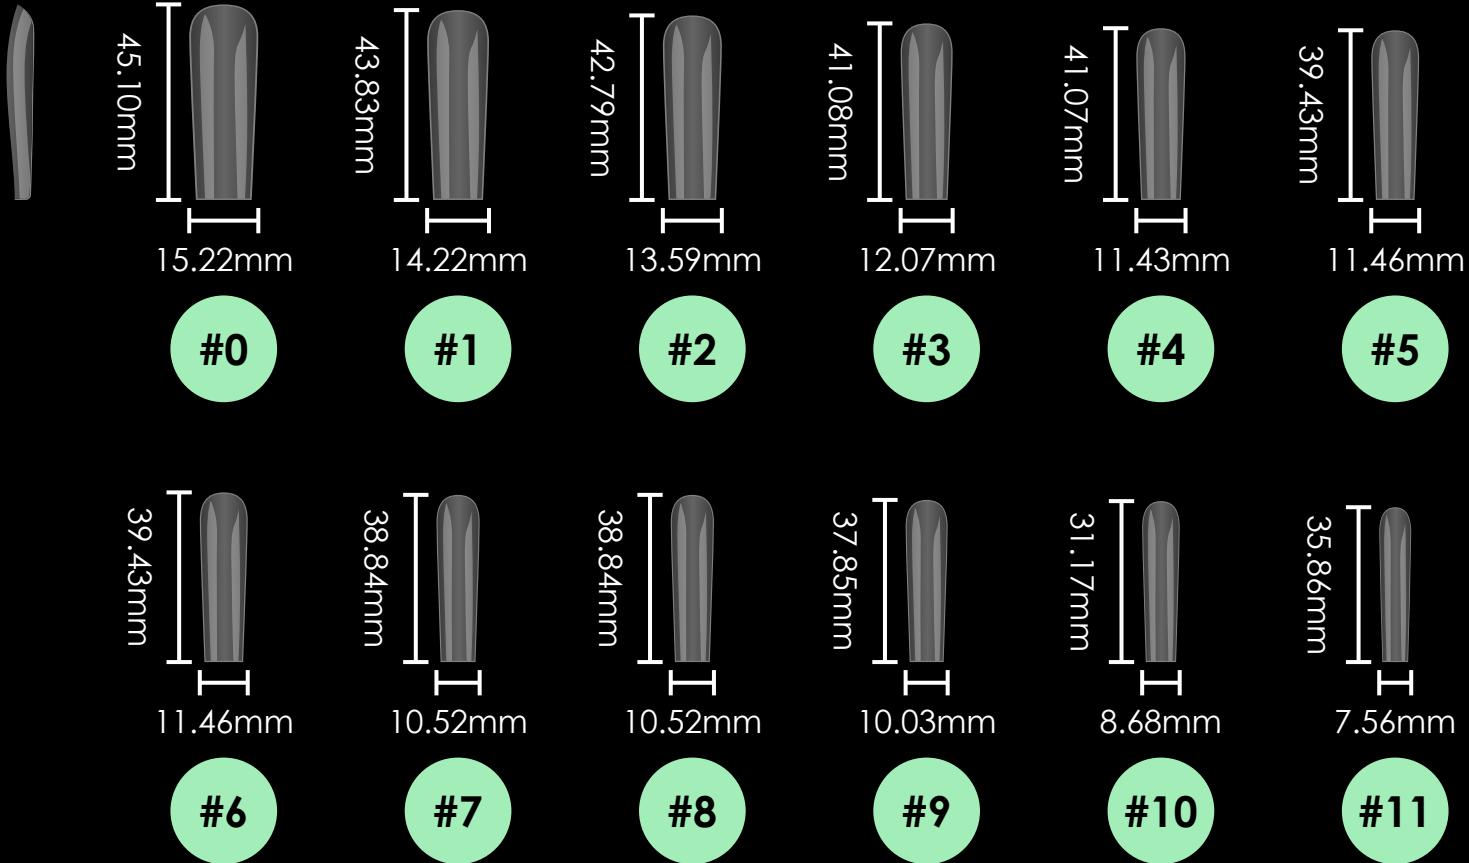

Square

Clear Short Perfect Square

12 sizes:#0~11 | 600pcs/box | 50pcs each size

Clear Square Medium

12 sizes: #0~11 | 600pcs/box | 50pcs each size

Clear Long Square

10 sizes: #0~9 #5,6 Double | 360pcs/box | 30pcs each size

Clear XL Square

Matte Short Square

15 sizes: #0~11 | 750pcs/box | 50pcs each size

Matte Square Medium

15 sizes:#0~11 | 750pcs/box | 50pcs each size

Matte Long Square

12 sizes: #0~11 | 600pcs/box | 50pcs each size

Stiletto

Clear Short Stiletto

12 sizes: #0~11 | 600pcs/box | 50pcs each size

Clear Medium Stiletto

12 sizes: #0~11 | 600pcs/box | 50pcs each size

Clear Long Stiletto

12 sizes: #0~11 | 600pcs/box | 50pcs each size

12 sizes: #0~11 | 600pcs/box | 50pcs each size