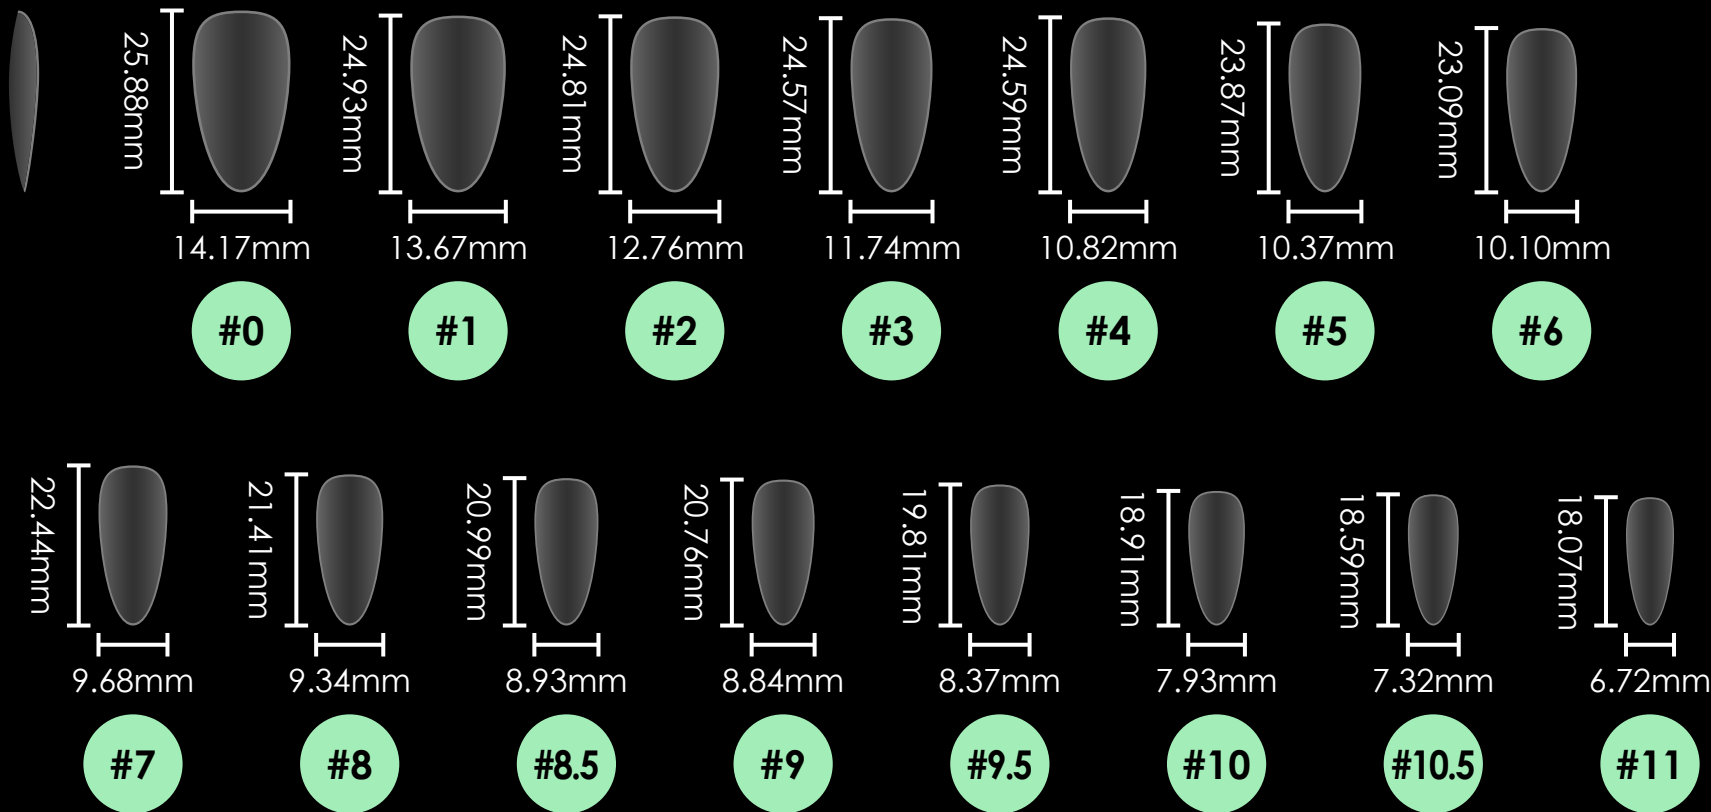

Stiletto

Clear Short Stiletto

12 sizes: #0~11 | 600pcs/box | 50pcs each size

Clear Medium Stiletto

12 sizes: #0~11 | 600pcs/box | 50pcs each size

Clear Long Stiletto

12 sizes: #0~11 | 600pcs/box | 50pcs each size

Clear XL Stiletto

12 sizes: #0~11 | 360pcs/box | 30pcs each size

Half Matte Short Stiletto

12 sizes:#0~11 | 600pcs/box | 50pcs each size

Matte Medium Stiletto

15 sizes:#0~11 | 750pcs/box | 50pcs each size

Matte Long Stiletto

12 sizes: #0~11 | 600pcs/box | 50pcs each size