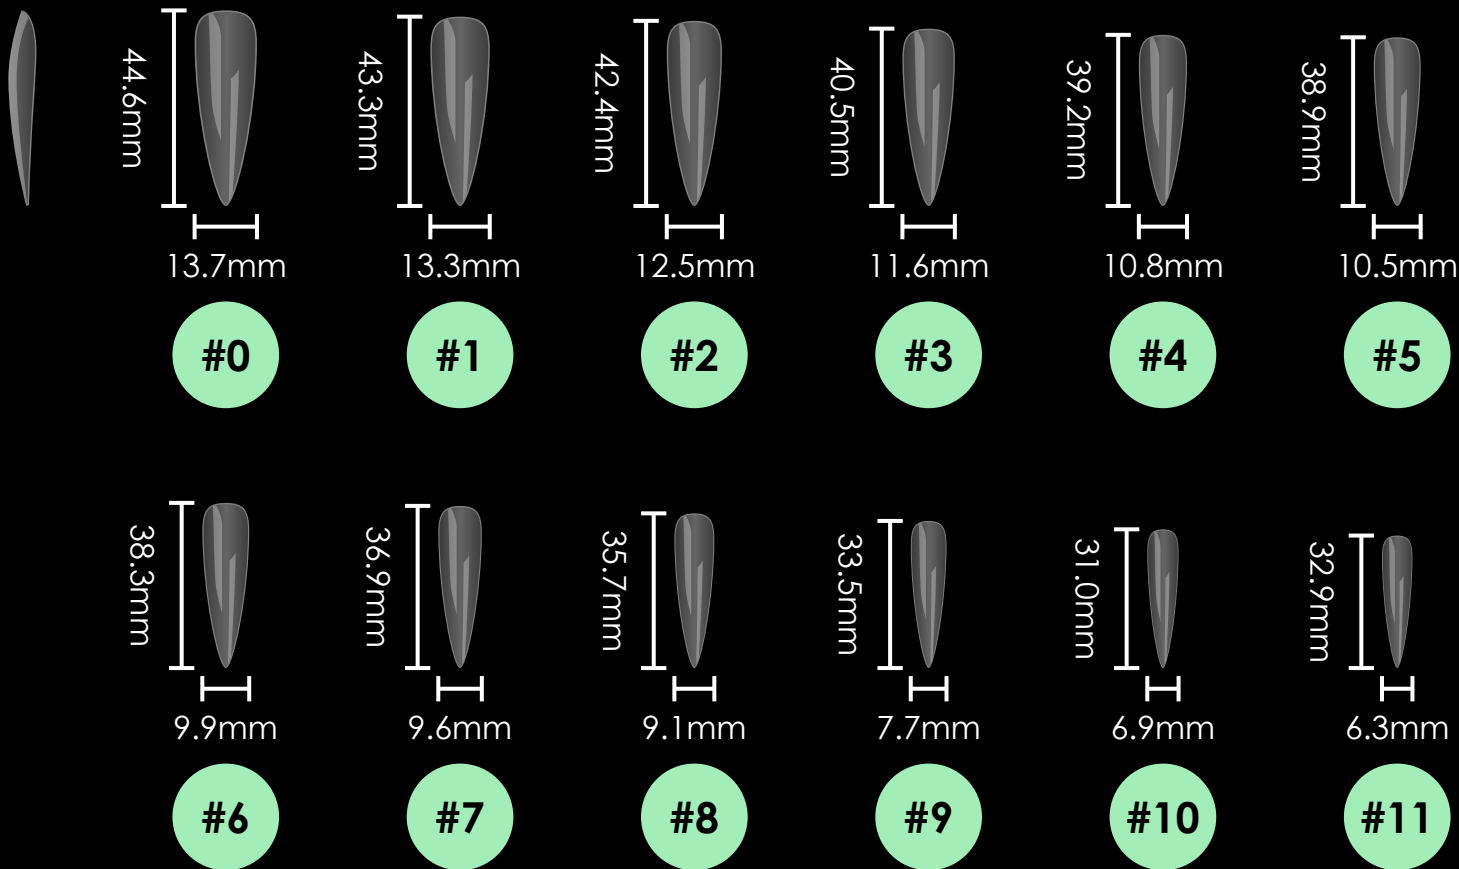

Stiletto

Clear Short Stiletto

12 sizes: #0~11 | 600pcs/box | 50pcs each size

Clear Medium Stiletto

12 sizes: #0~11 | 600pcs/box | 50pcs each size

Clear Long Stiletto

12 sizes: #0~11 | 600pcs/box | 50pcs each size

Clear XL Stiletto

12 sizes: #0~11 | 360pcs/box | 30pcs each size

Half Matte Short Stiletto

12 sizes:#0~11 | 600pcs/box | 50pcs each size

Matte Medium Stiletto

15 sizes:#0~11 | 750pcs/box | 50pcs each size

Matte Long Stiletto