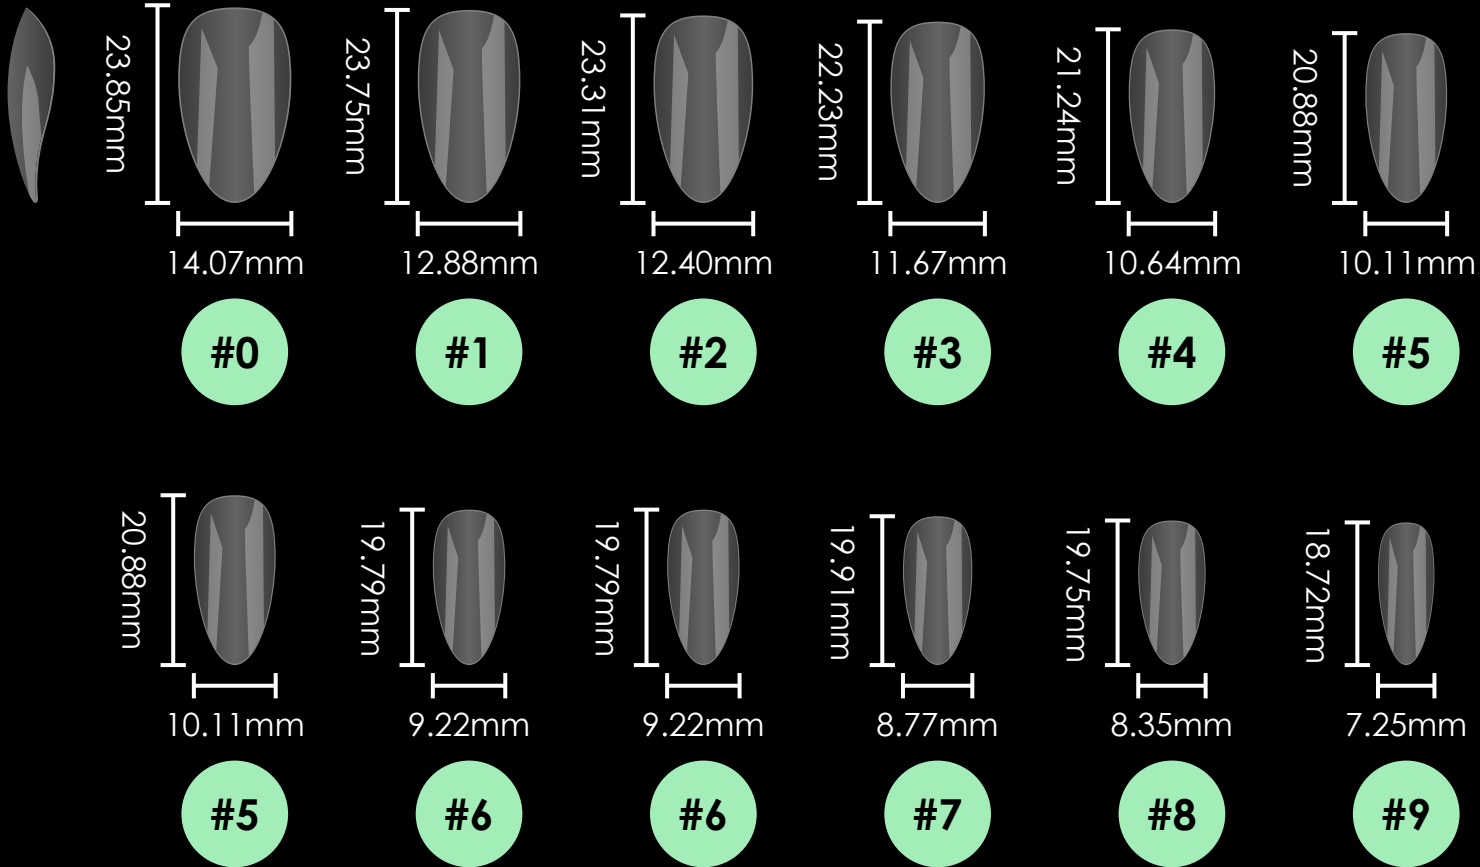

Clear Medium Round

10 sizes: #0~9 #5,6 Double | 600pcs/box | 50pcs each size