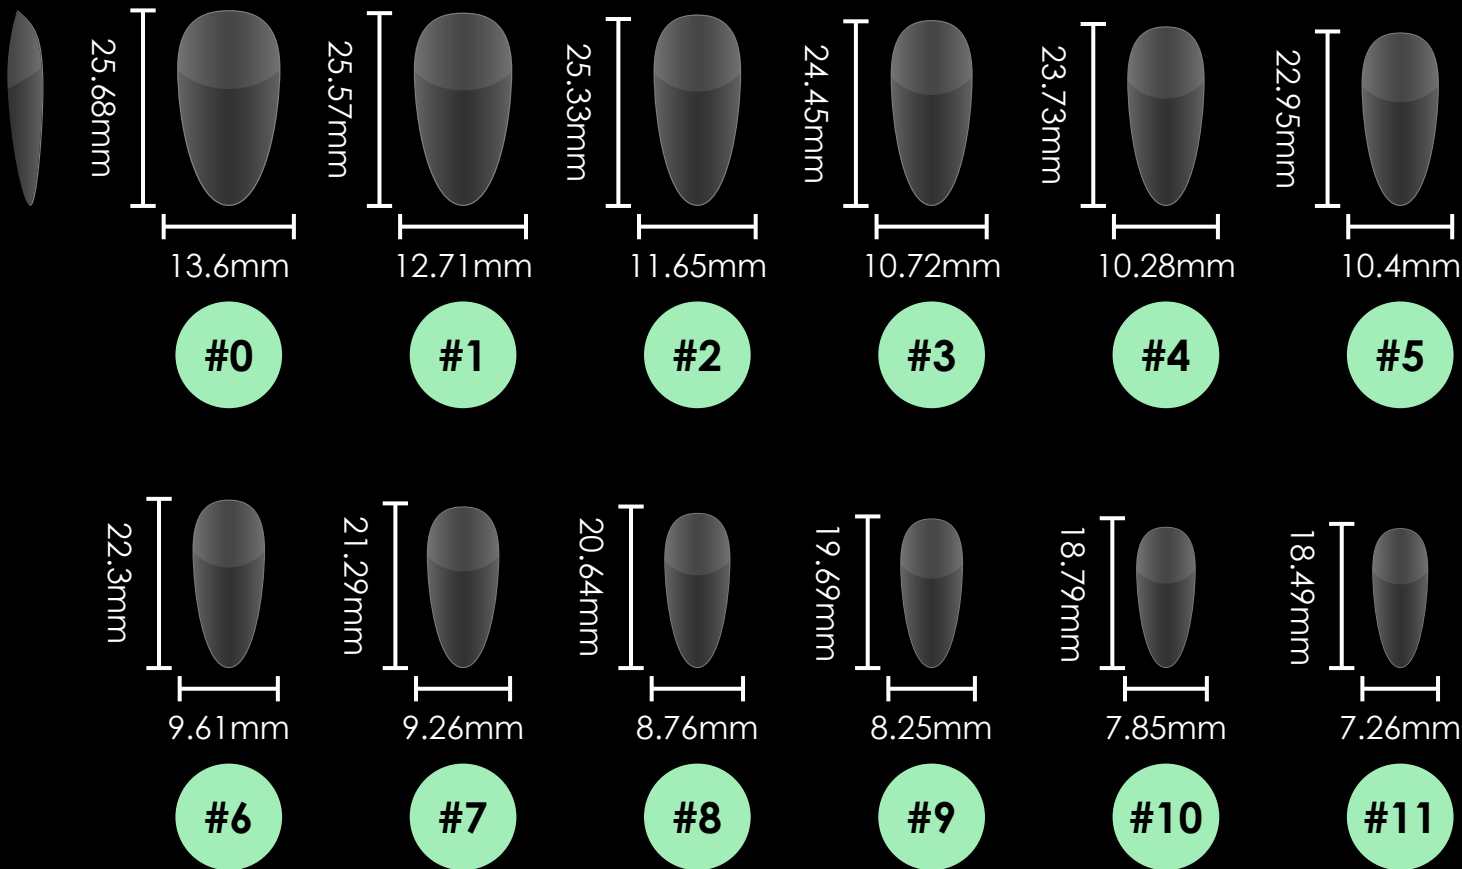

Matte Medium Almond

12 sizes: #0~11 | 600pcs/box | 50pcs each size