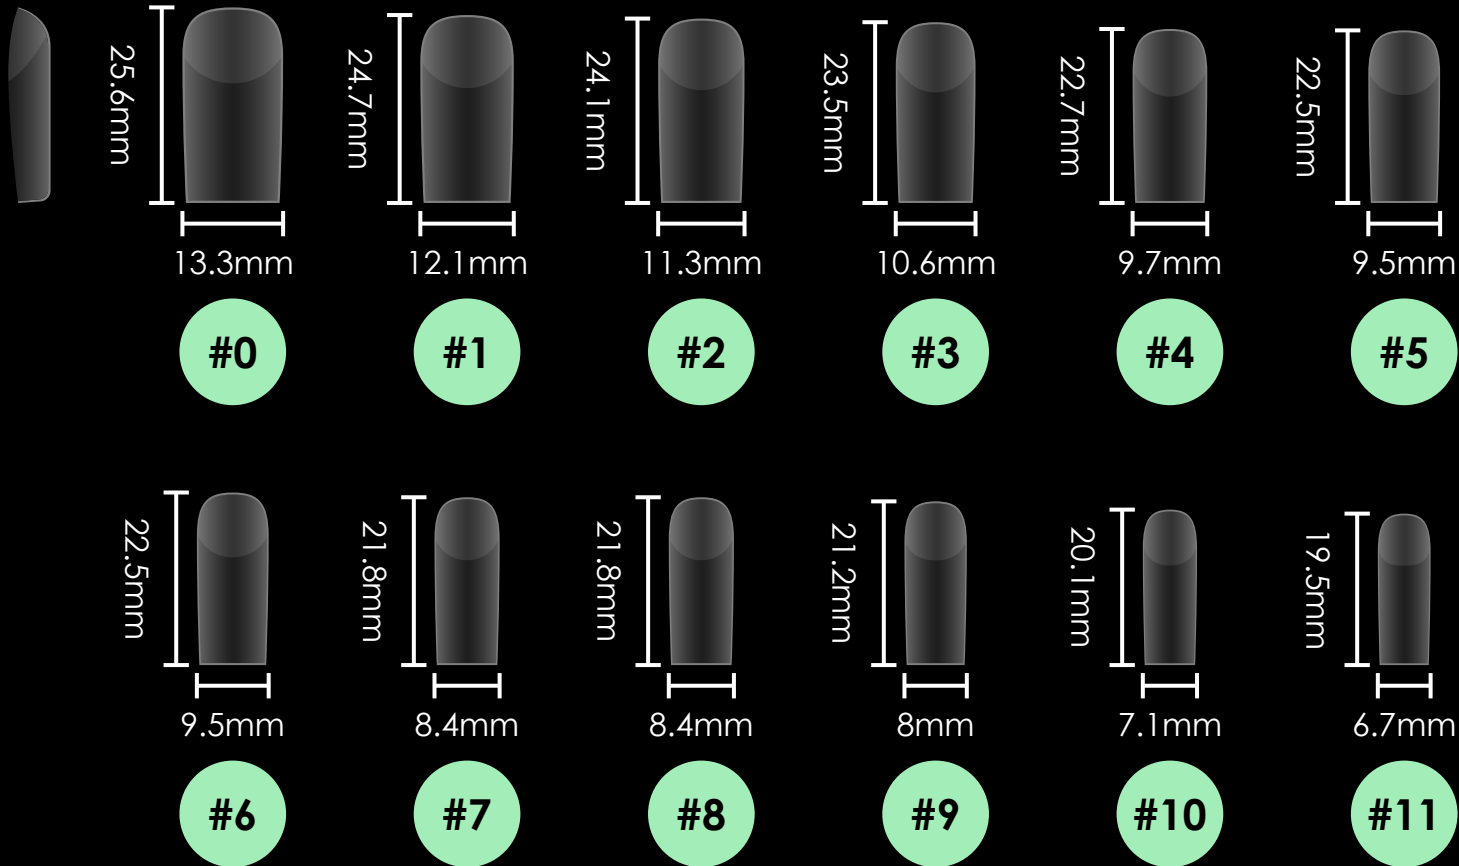

Square

Clear Short Perfect Square

12 sizes:#0~11 | 600pcs/box | 50pcs each size

Clear Square Medium

12 sizes: #0~11 | 600pcs/box | 50pcs each size

Clear Long Square

10 sizes: #0~9 #5,6 Double | 360pcs/box | 30pcs each size

Clear XL Square

Matte Short Square

15 sizes: #0~11 | 750pcs/box | 50pcs each size

Matte Square Medium

15 sizes:#0~11 | 750pcs/box | 50pcs each size

Matte Long Square

12 sizes: #0~11 | 600pcs/box | 50pcs each size

Stiletto

Clear Short Stiletto

12 sizes: #0~11 | 600pcs/box | 50pcs each size

Clear Medium Stiletto

12 sizes: #0~11 | 600pcs/box | 50pcs each size

Clear Long Stiletto

12 sizes: #0~11 | 600pcs/box | 50pcs each size

12 sizes: #0~11 | 600pcs/box | 50pcs each size