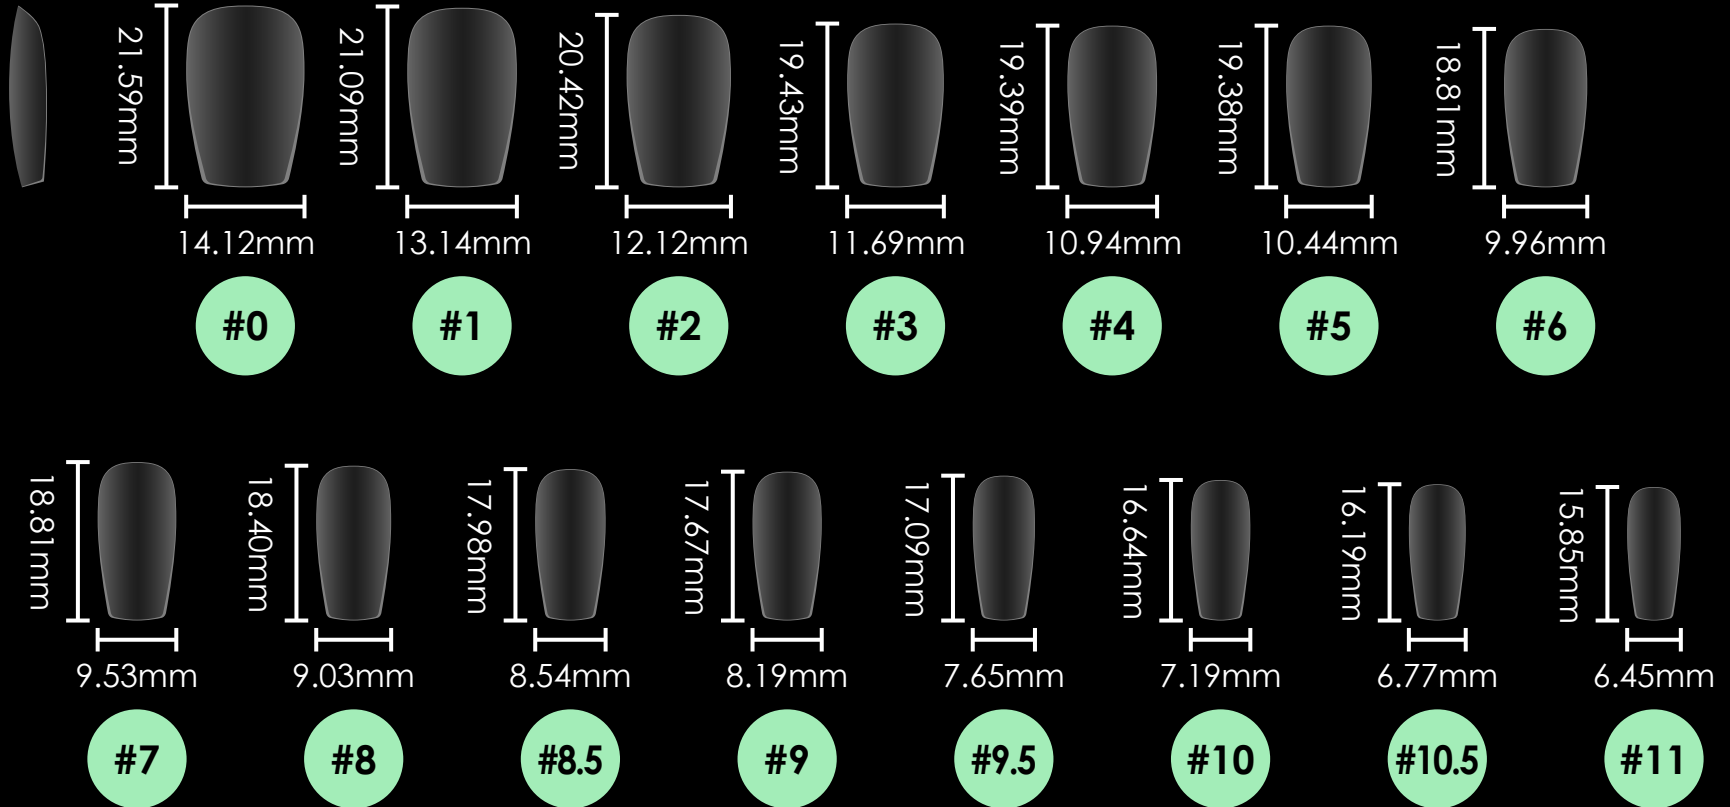

Matte Coffin Short

15 sizes:#0~11 | 750pcs/box | 50pcs each size