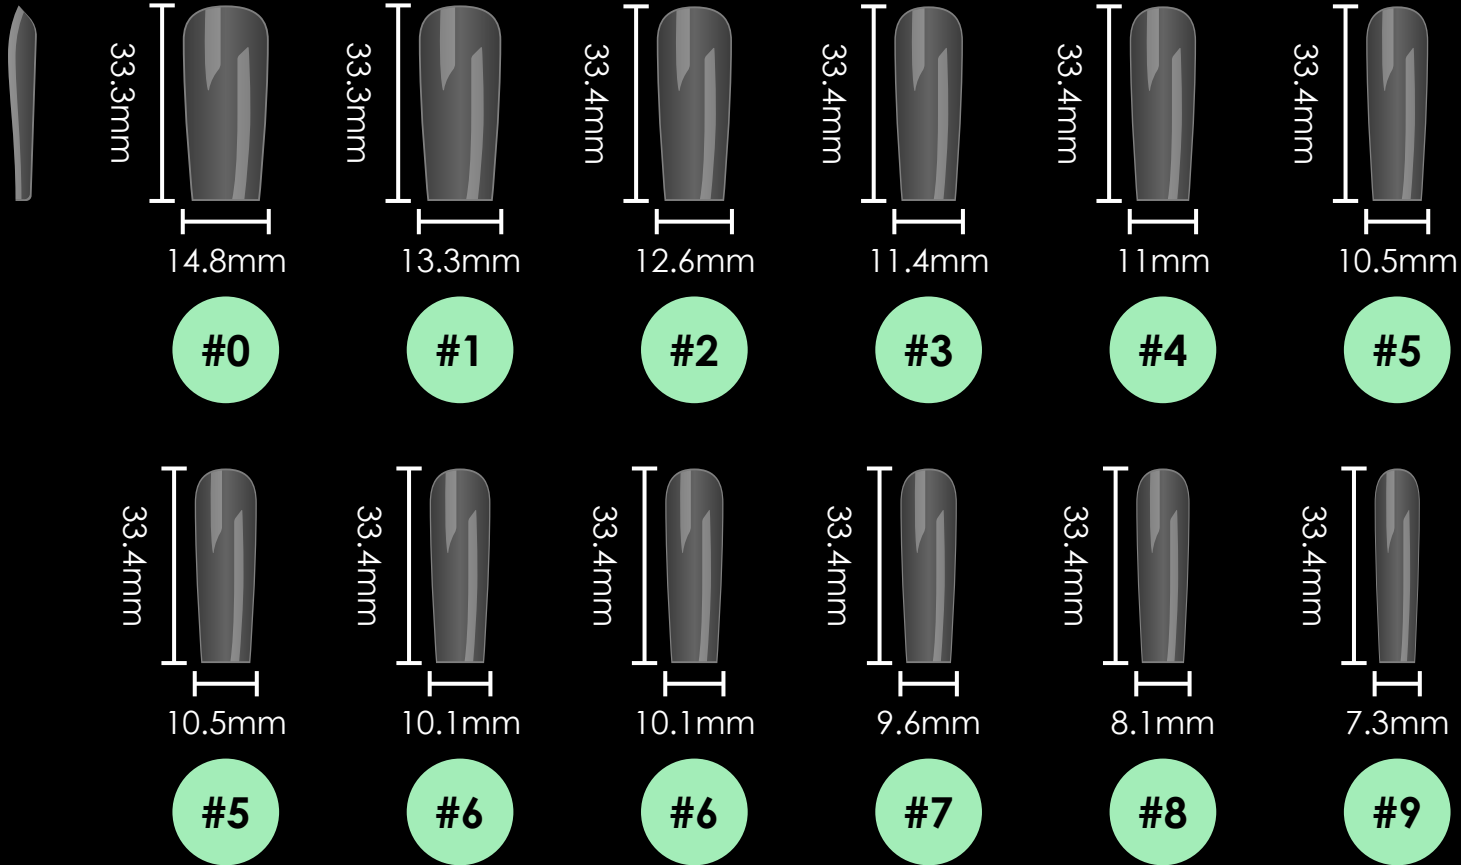

Square

Clear Short Perfect Square

12 sizes:#0~11 | 600pcs/box | 50pcs each size

Clear Square Medium

12 sizes: #0~11 | 600pcs/box | 50pcs each size

Clear Long Square

10 sizes: #0~9 #5,6 Double | 360pcs/box | 30pcs each size

Clear XL Square

Matte Short Square

15 sizes: #0~11 | 750pcs/box | 50pcs each size

Matte Square Medium

15 sizes:#0~11 | 750pcs/box | 50pcs each size

Matte Long Square

12 sizes: #0~11 | 600pcs/box | 50pcs each size

Stiletto

Clear Short Stiletto

12 sizes: #0~11 | 600pcs/box | 50pcs each size

Clear Medium Stiletto

12 sizes: #0~11 | 600pcs/box | 50pcs each size

Clear Long Stiletto

12 sizes: #0~11 | 600pcs/box | 50pcs each size

12 sizes: #0~11 | 600pcs/box | 50pcs each size