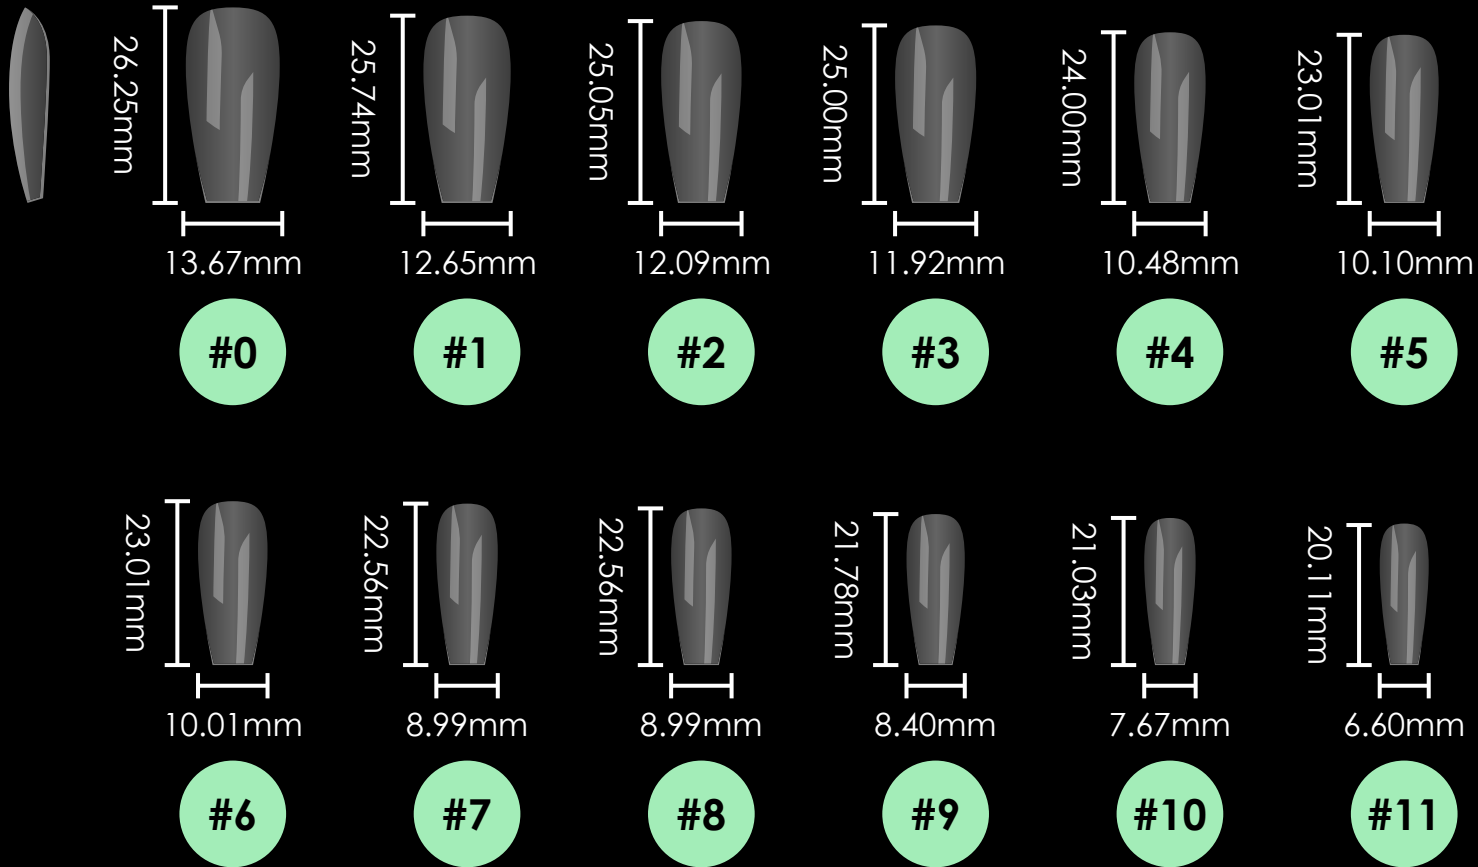

12 sizes: #0~11 | 600pcs/box | 50pcs each size

Coffin

Clear Short Coffin

12 sizes: #0~11 | 600pcs/box | 50pcs each size

Clear Medium Coffin

12 sizes:#0~11 | 600pcs/box | 50pcs each size

Clear Long Coffin

12 sizes: #0~11 | 600pcs/box | 50pcs each size

#0

#1

#2

#3

#4

#5

#6

#7

Square

Clear Short Perfect Square

12 sizes:#0~11 | 600pcs/box | 50pcs each size

Clear Square Medium

12 sizes: #0~11 | 600pcs/box | 50pcs each size

Clear Long Square

10 sizes: #0~9 #5,6 Double | 360pcs/box | 30pcs each size

12 sizes: #0~11 | 600pcs/box | 50pcs each size