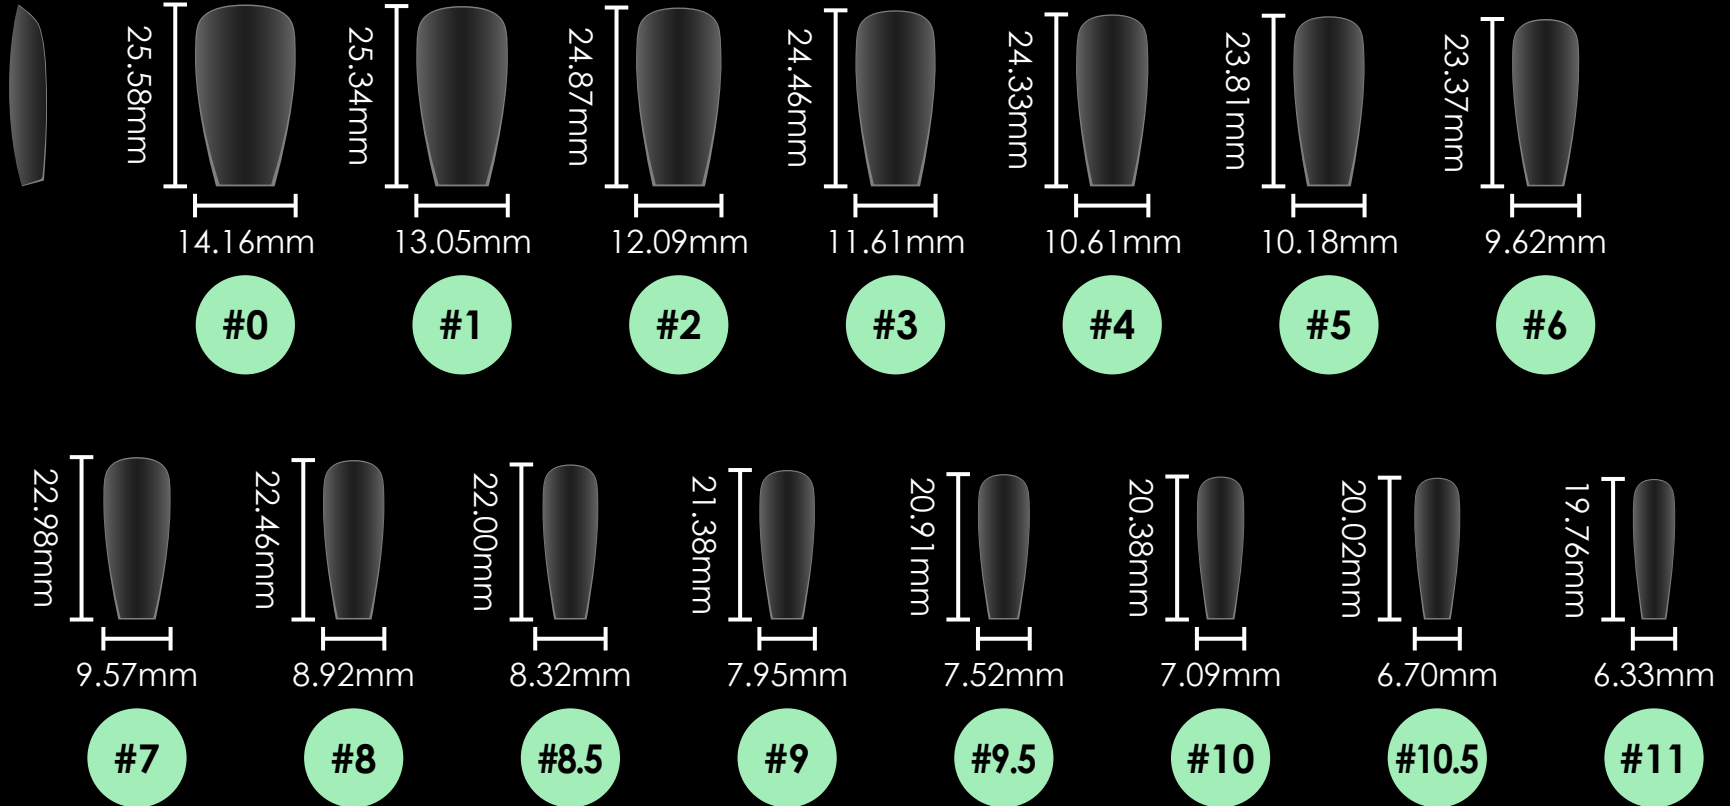

Matte Medium Coffin

15 sizes: #0~11 | 750pcs/box | 50pcs each size