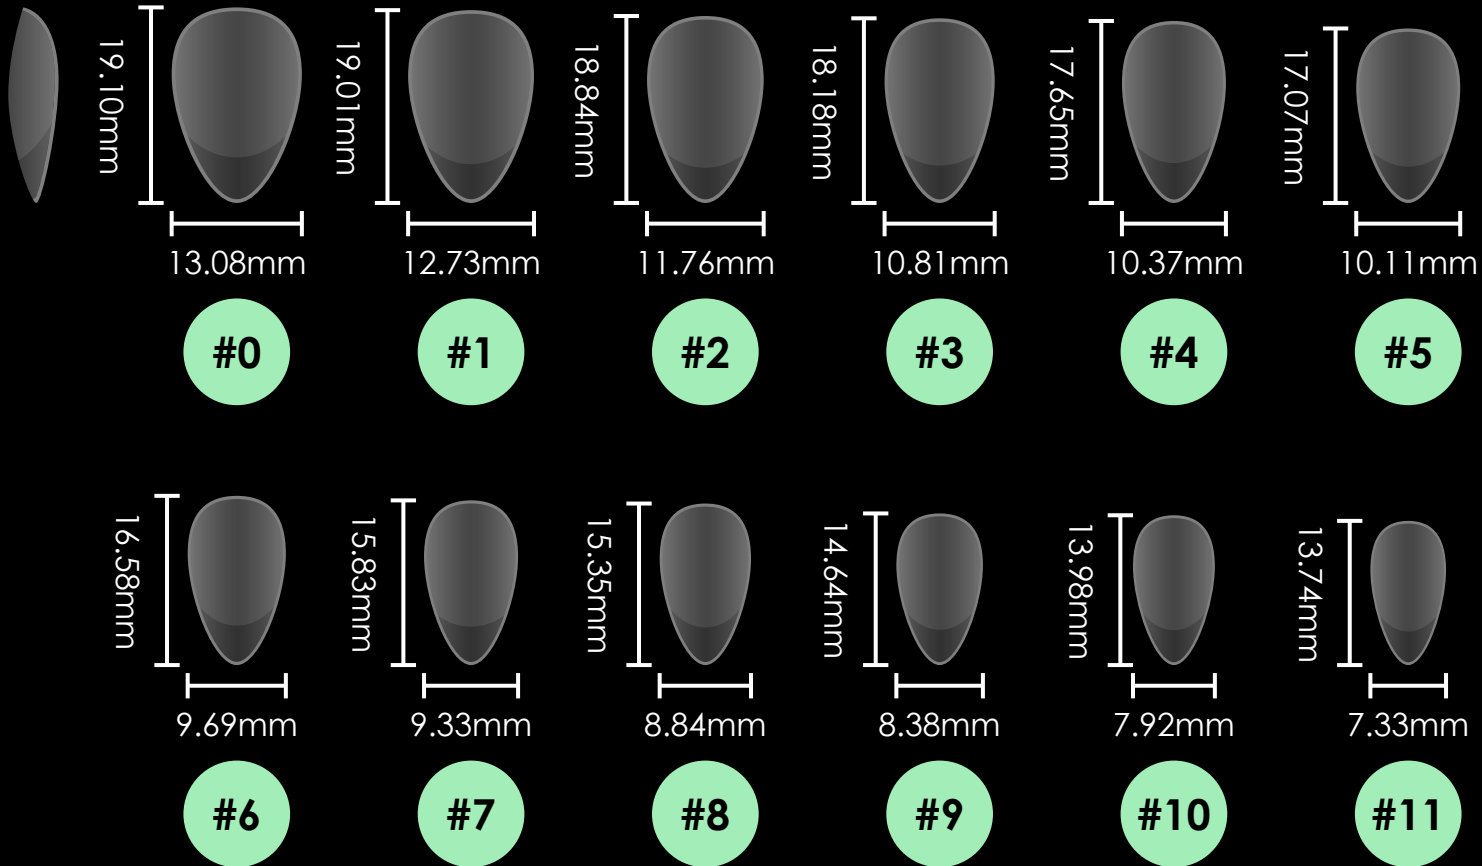

Clear XL Square

Matte Short Square

15 sizes: #0~11 | 750pcs/box | 50pcs each size

Matte Square Medium

15 sizes:#0~11 | 750pcs/box | 50pcs each size

Matte Long Square

12 sizes: #0~11 | 600pcs/box | 50pcs each size

Stiletto

Clear Short Stiletto

12 sizes: #0~11 | 600pcs/box | 50pcs each size

Clear Medium Stiletto

12 sizes: #0~11 | 600pcs/box | 50pcs each size

Clear Long Stiletto

12 sizes: #0~11 | 600pcs/box | 50pcs each size

Clear XL Stiletto

12 sizes: #0~11 | 360pcs/box | 30pcs each size

Half Matte Short Stiletto

12 sizes:#0~11 | 600pcs/box | 50pcs each size

Matte Medium Stiletto

15 sizes:#0~11 | 750pcs/box | 50pcs each size

Matte Long Stiletto