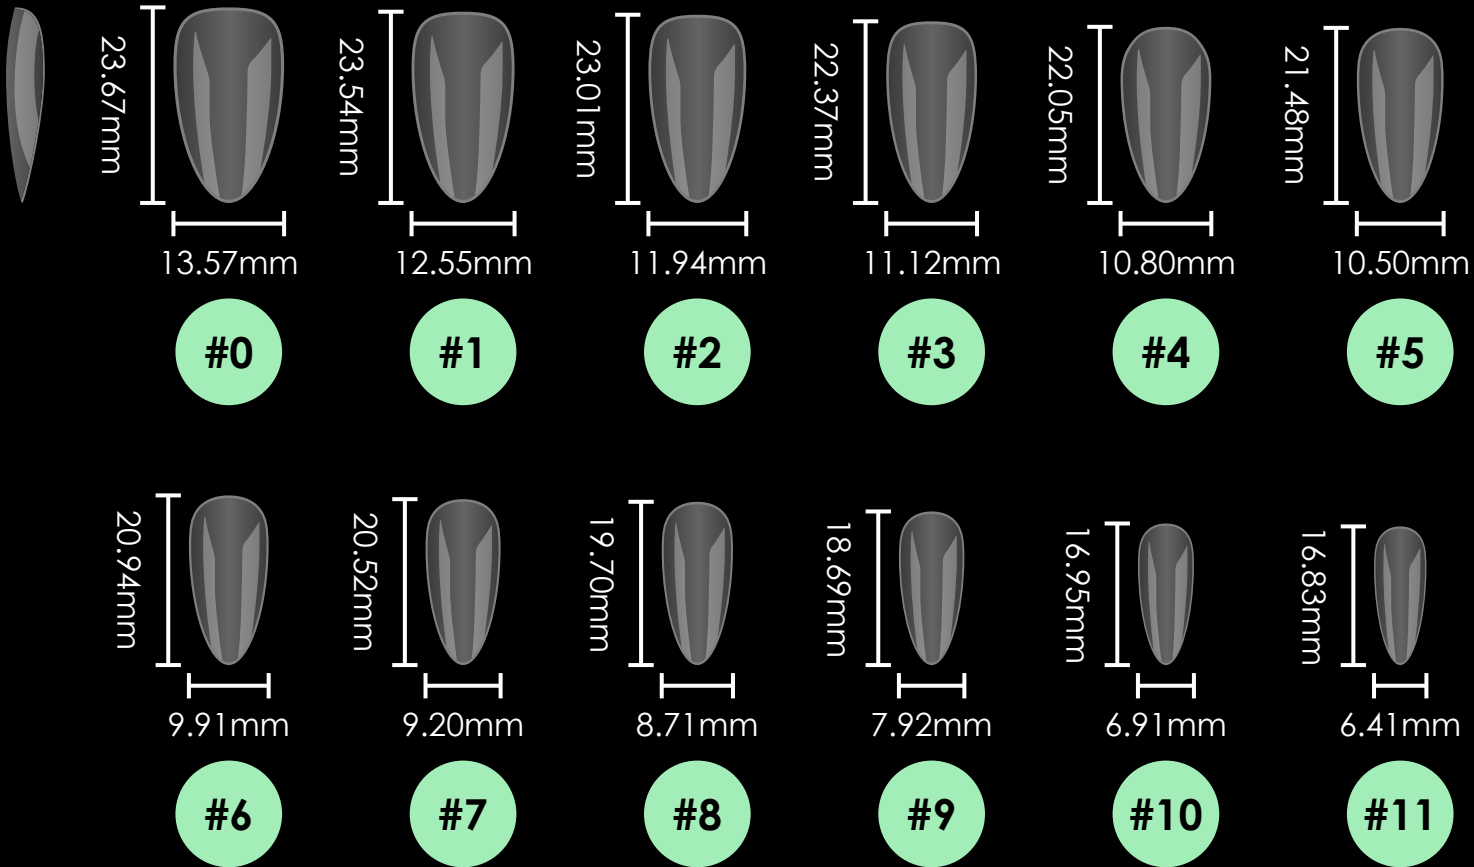

Square

Clear Short Perfect Square

12 sizes:#0~11 | 600pcs/box | 50pcs each size

Clear Square Medium

12 sizes: #0~11 | 600pcs/box | 50pcs each size

Clear Long Square

10 sizes: #0~9 #5,6 Double | 360pcs/box | 30pcs each size

Clear XL Square

Matte Short Square

15 sizes: #0~11 | 750pcs/box | 50pcs each size

Matte Square Medium

15 sizes:#0~11 | 750pcs/box | 50pcs each size

Matte Long Square

12 sizes: #0~11 | 600pcs/box | 50pcs each size

Stiletto

Clear Short Stiletto

12 sizes: #0~11 | 600pcs/box | 50pcs each size

Clear Medium Stiletto

12 sizes: #0~11 | 600pcs/box | 50pcs each size

Clear Long Stiletto

12 sizes: #0~11 | 600pcs/box | 50pcs each size