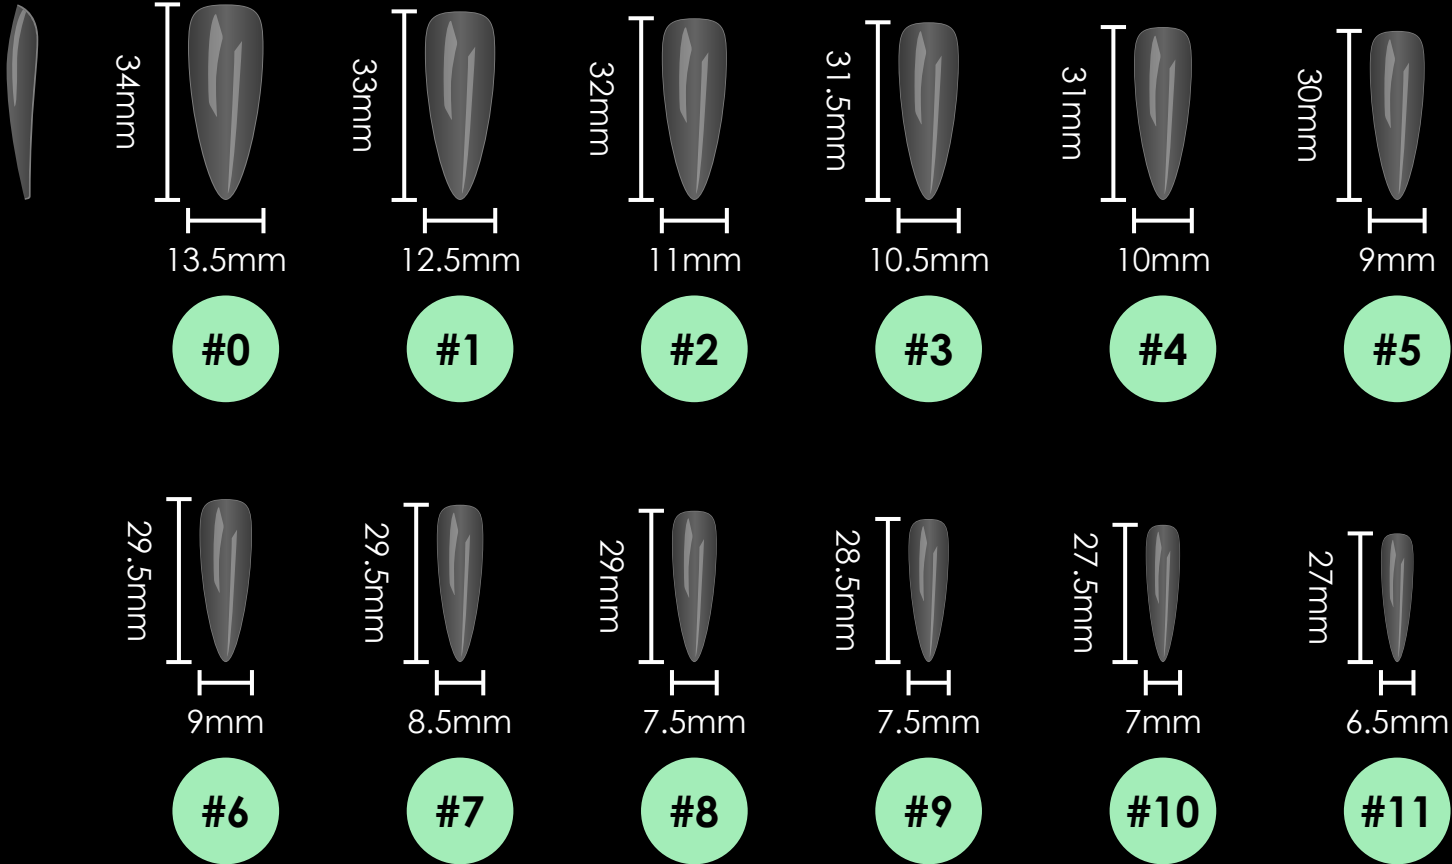

Square

Clear Short Perfect Square

12 sizes:#0~11 | 600pcs/box | 50pcs each size

Clear Square Medium

12 sizes: #0~11 | 600pcs/box | 50pcs each size

Clear Long Square

10 sizes: #0~9 #5,6 Double | 360pcs/box | 30pcs each size

Stiletto

Clear Short Stiletto

12 sizes: #0~11 | 600pcs/box | 50pcs each size

Clear Medium Stiletto

12 sizes: #0~11 | 600pcs/box | 50pcs each size

Clear Long Stiletto

12 sizes: #0~11 | 600pcs/box | 50pcs each size

Clear XL Stiletto

12 sizes: #0~11 | 360pcs/box | 30pcs each size

Half Matte Short Stiletto

12 sizes:#0~11 | 600pcs/box | 50pcs each size

Matte Medium Stiletto

15 sizes:#0~11 | 750pcs/box | 50pcs each size

Matte Long Stiletto

12 sizes: #0~11 | 600pcs/box | 50pcs each size