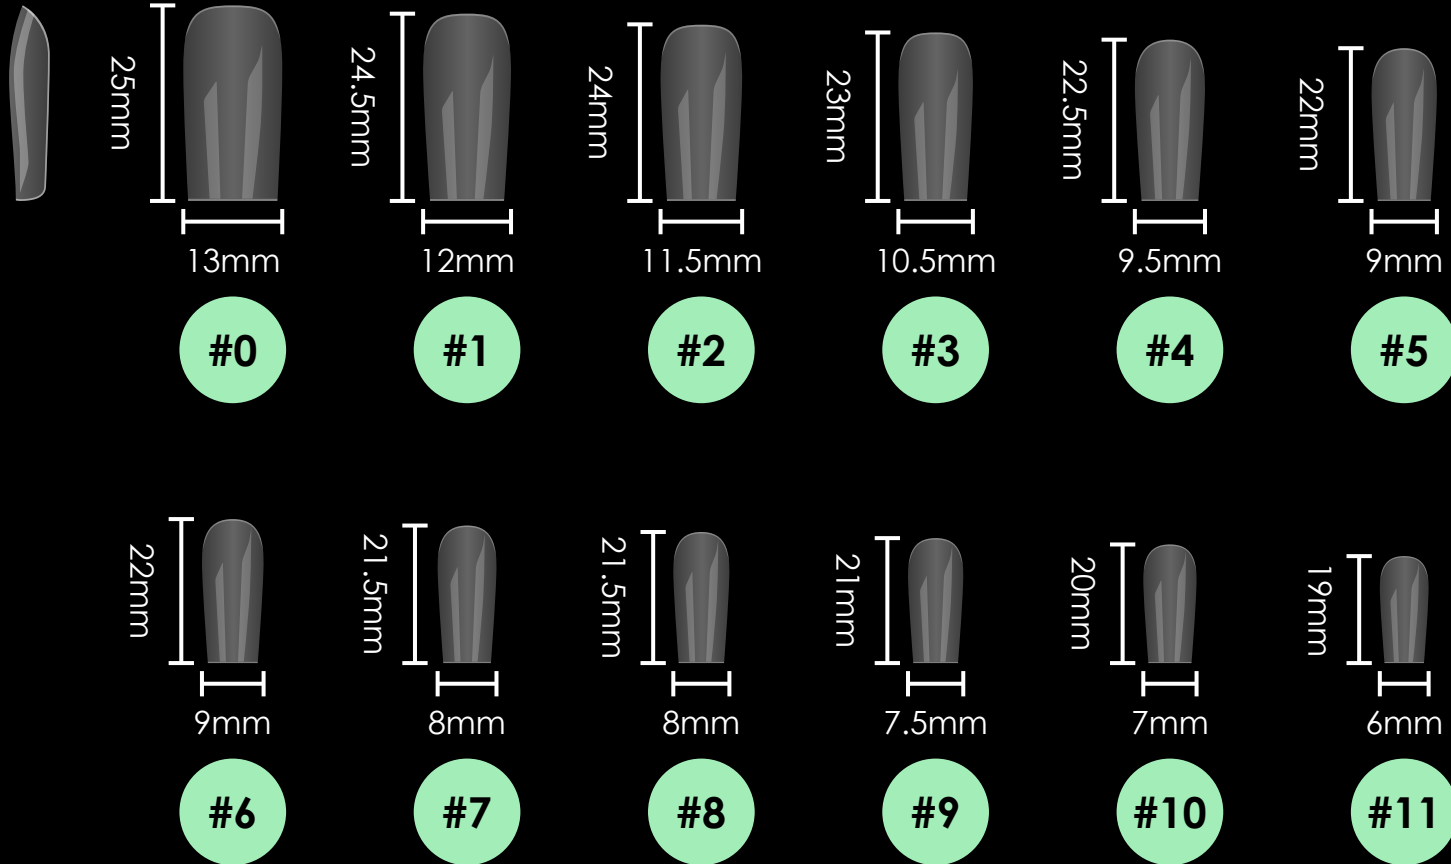

Square

Clear Short Perfect Square

12 sizes:#0~11 | 600pcs/box | 50pcs each size

Clear Square Medium

12 sizes: #0~11 | 600pcs/box | 50pcs each size

Clear Long Square

10 sizes: #0~9 #5,6 Double | 360pcs/box | 30pcs each size

Clear XL Square

Matte Short Square

15 sizes: #0~11 | 750pcs/box | 50pcs each size

Matte Square Medium

15 sizes:#0~11 | 750pcs/box | 50pcs each size

Matte Long Square

12 sizes: #0~11 | 600pcs/box | 50pcs each size

Stiletto

Clear Short Stiletto

12 sizes: #0~11 | 600pcs/box | 50pcs each size

Clear Medium Stiletto

12 sizes: #0~11 | 600pcs/box | 50pcs each size

Clear Long Stiletto

12 sizes: #0~11 | 600pcs/box | 50pcs each size

12 sizes: #0~11 | 600pcs/box | 50pcs each size