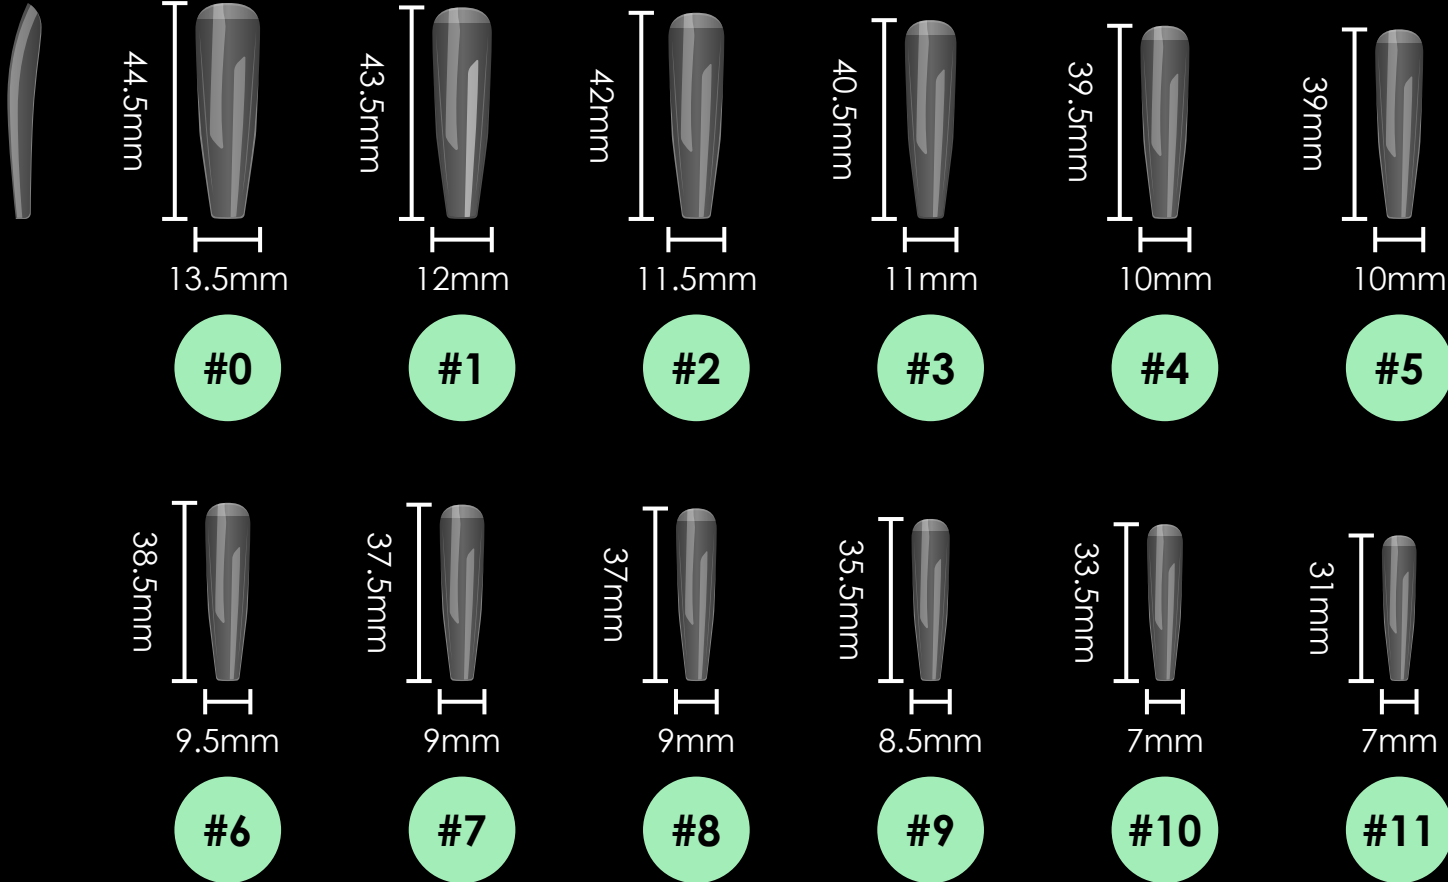

Clear XL Coffin

12 sizes: #0~11 | 360pcs/box | 30pcs each size