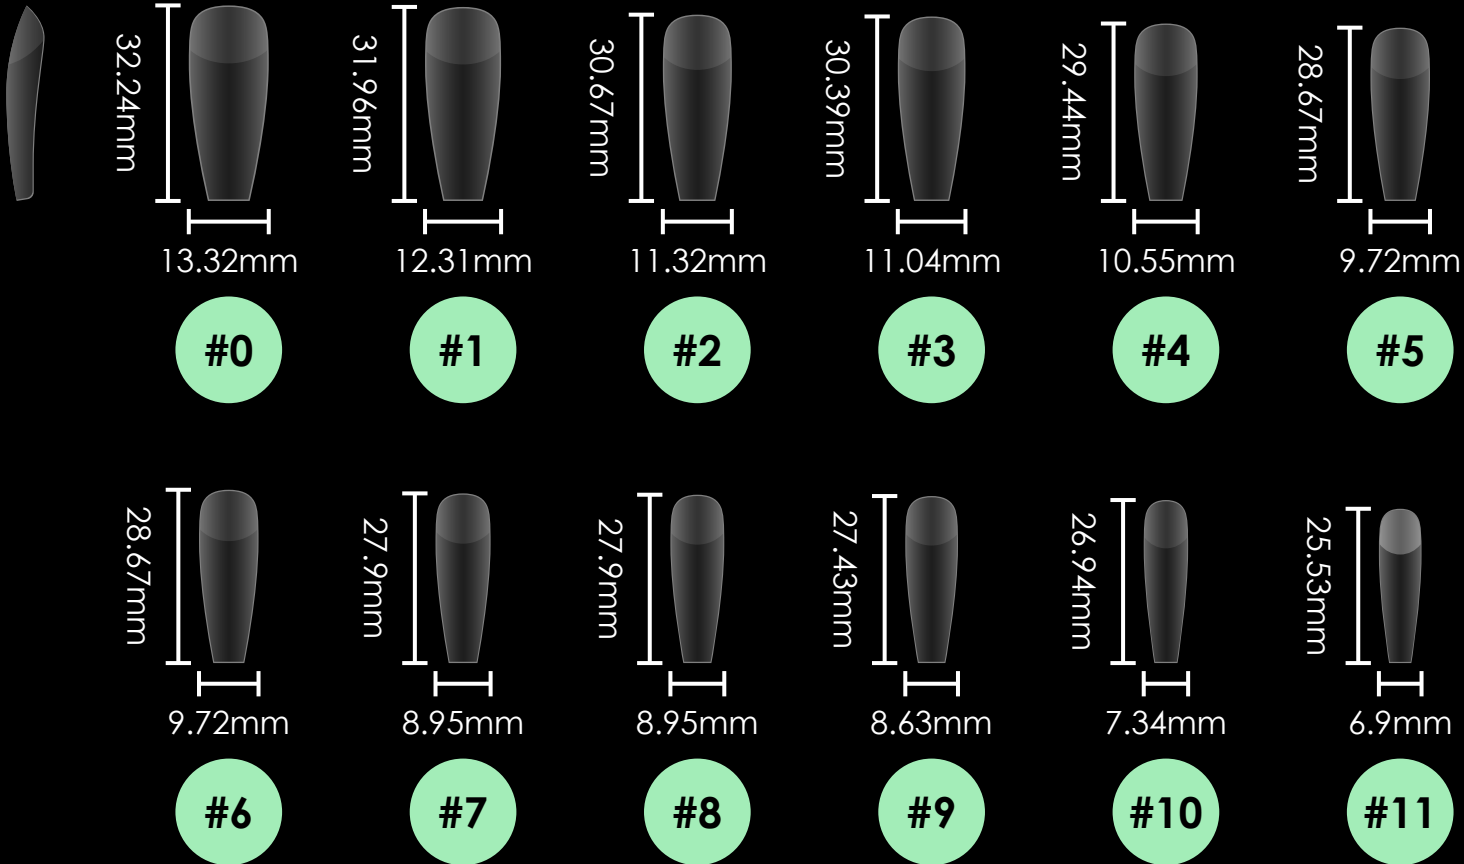

Matte Long Coffin

12 sizes: #0~11 | 600pcs/box | 50pcs each size