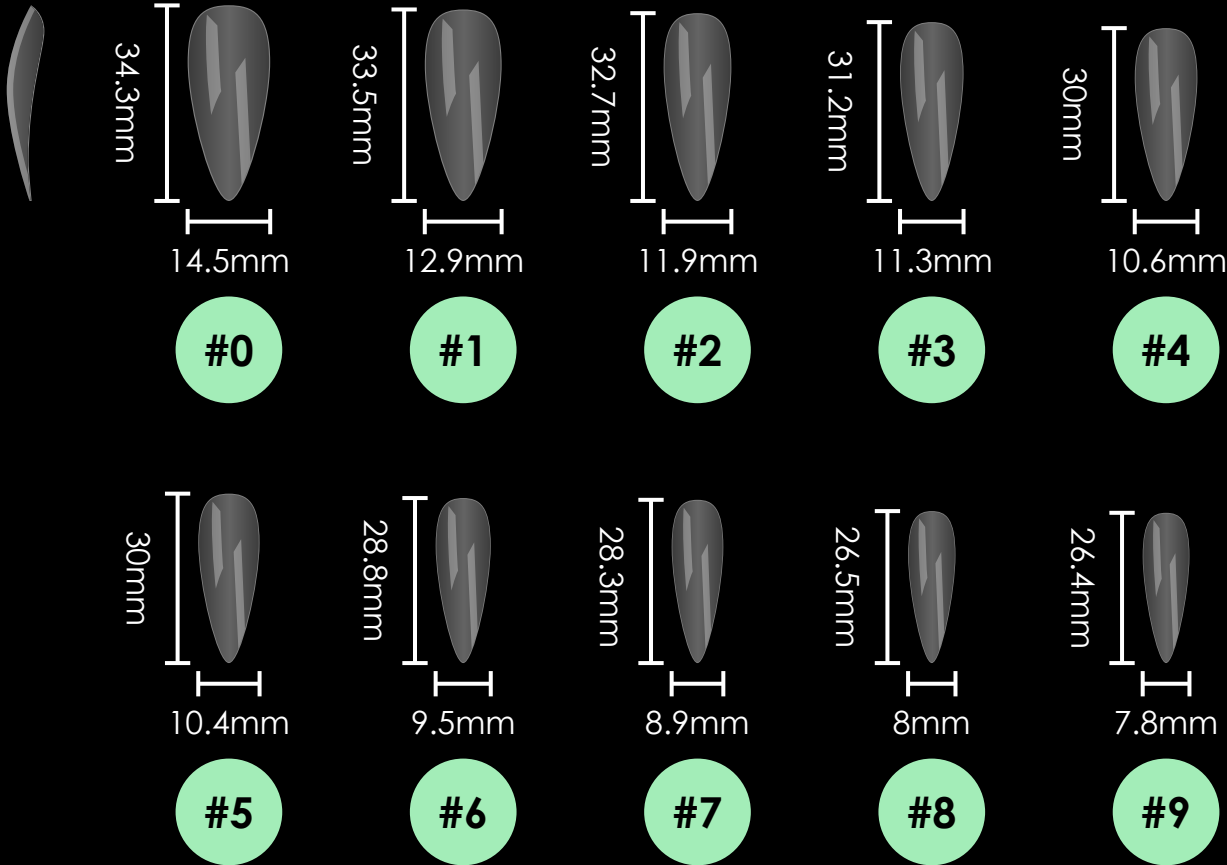

Clear Long Almond

10 sizes: #0~9 | 500pcs/box | 50pcs each size