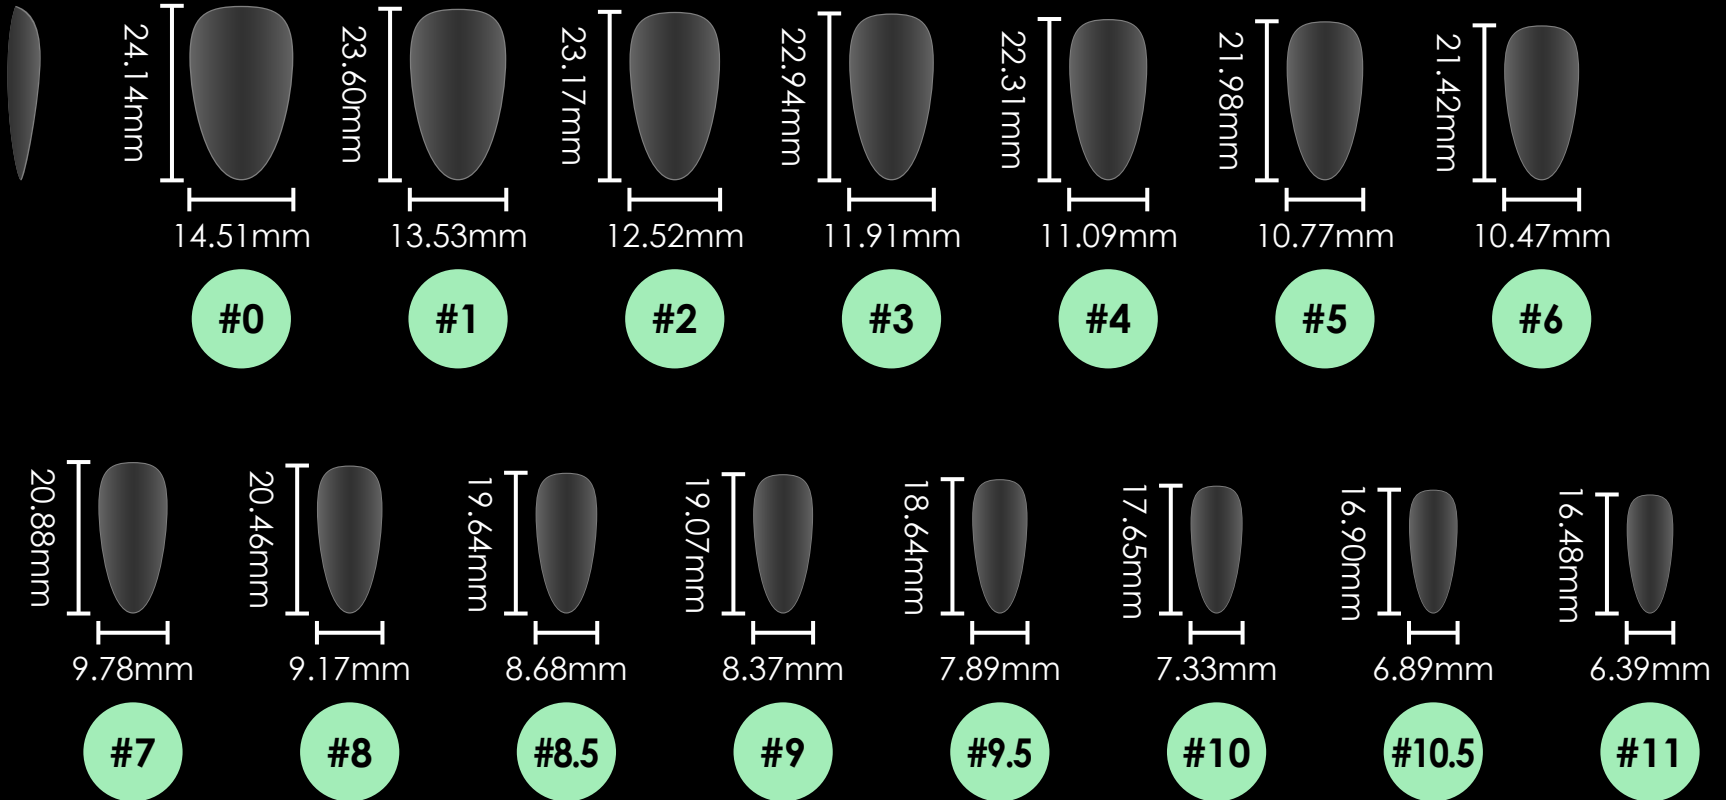

Clear Medium Almond

12 sizes: #0~11 | 600pcs/box | 50pcs each size

Clear Long Almond

10 sizes: #0~9 | 500pcs/box | 50pcs each size

Matte Short Almond

15 sizes: #0~11 | 750pcs/box | 50pcs each size

Matte Medium Almond