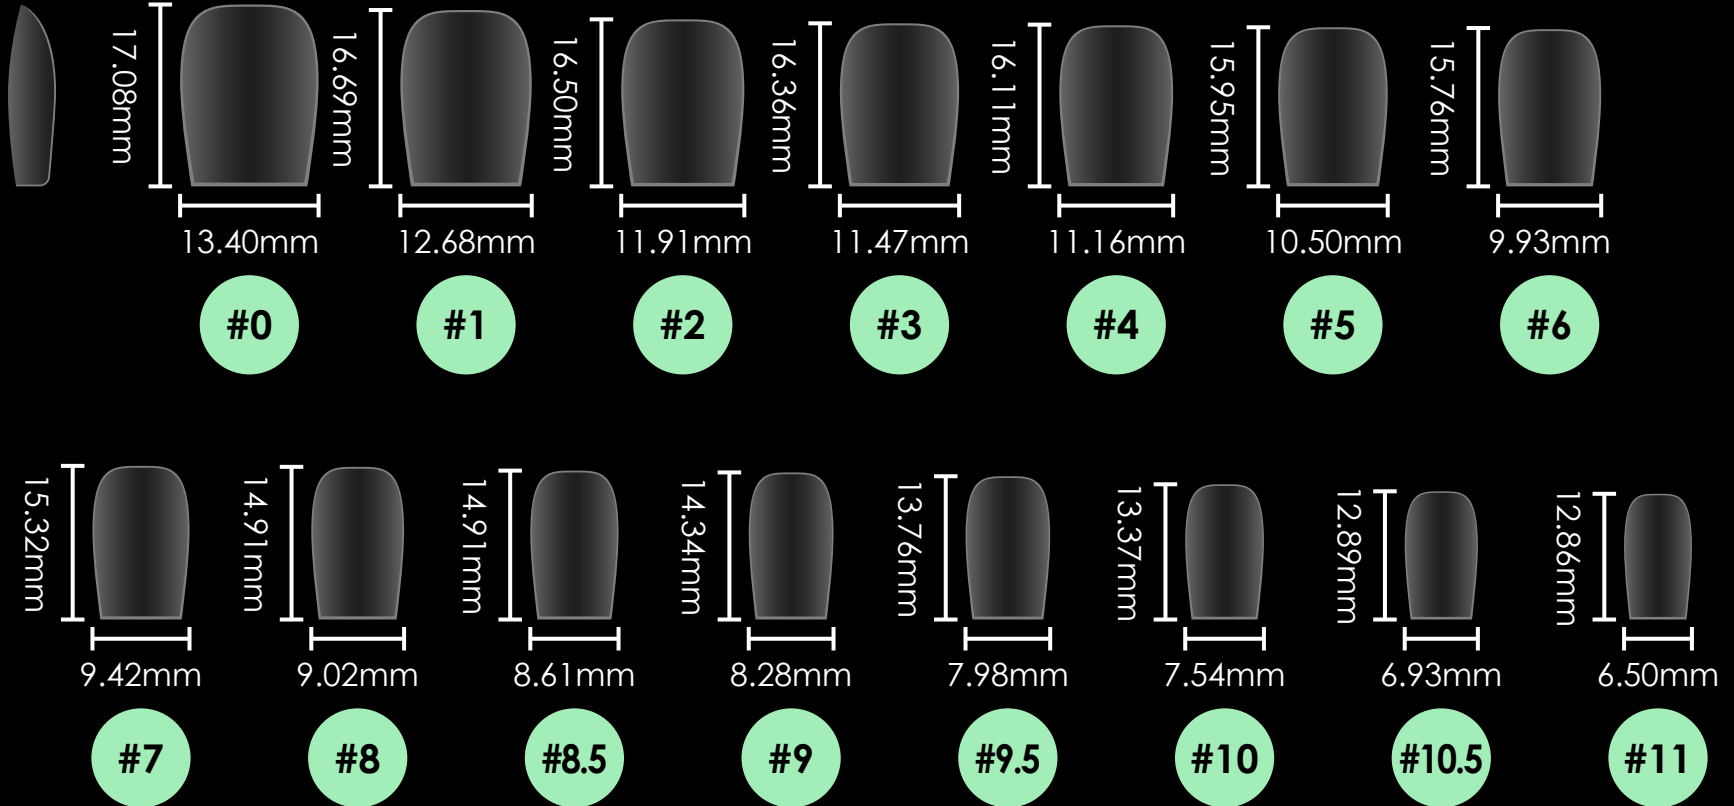

Square

Clear Short Perfect Square

12 sizes:#0~11 | 600pcs/box | 50pcs each size

Clear Square Medium

12 sizes: #0~11 | 600pcs/box | 50pcs each size

Clear Long Square

10 sizes: #0~9 #5,6 Double | 360pcs/box | 30pcs each size

Clear XL Square

Matte Short Square

15 sizes: #0~11 | 750pcs/box | 50pcs each size

Matte Square Medium

15 sizes:#0~11 | 750pcs/box | 50pcs each size

Matte Long Square

12 sizes: #0~11 | 600pcs/box | 50pcs each size

Stiletto

Clear Short Stiletto

12 sizes: #0~11 | 600pcs/box | 50pcs each size

Clear Medium Stiletto

12 sizes: #0~11 | 600pcs/box | 50pcs each size

Clear Long Stiletto

12 sizes: #0~11 | 600pcs/box | 50pcs each size

12 sizes: #0~11 | 600pcs/box | 50pcs each size