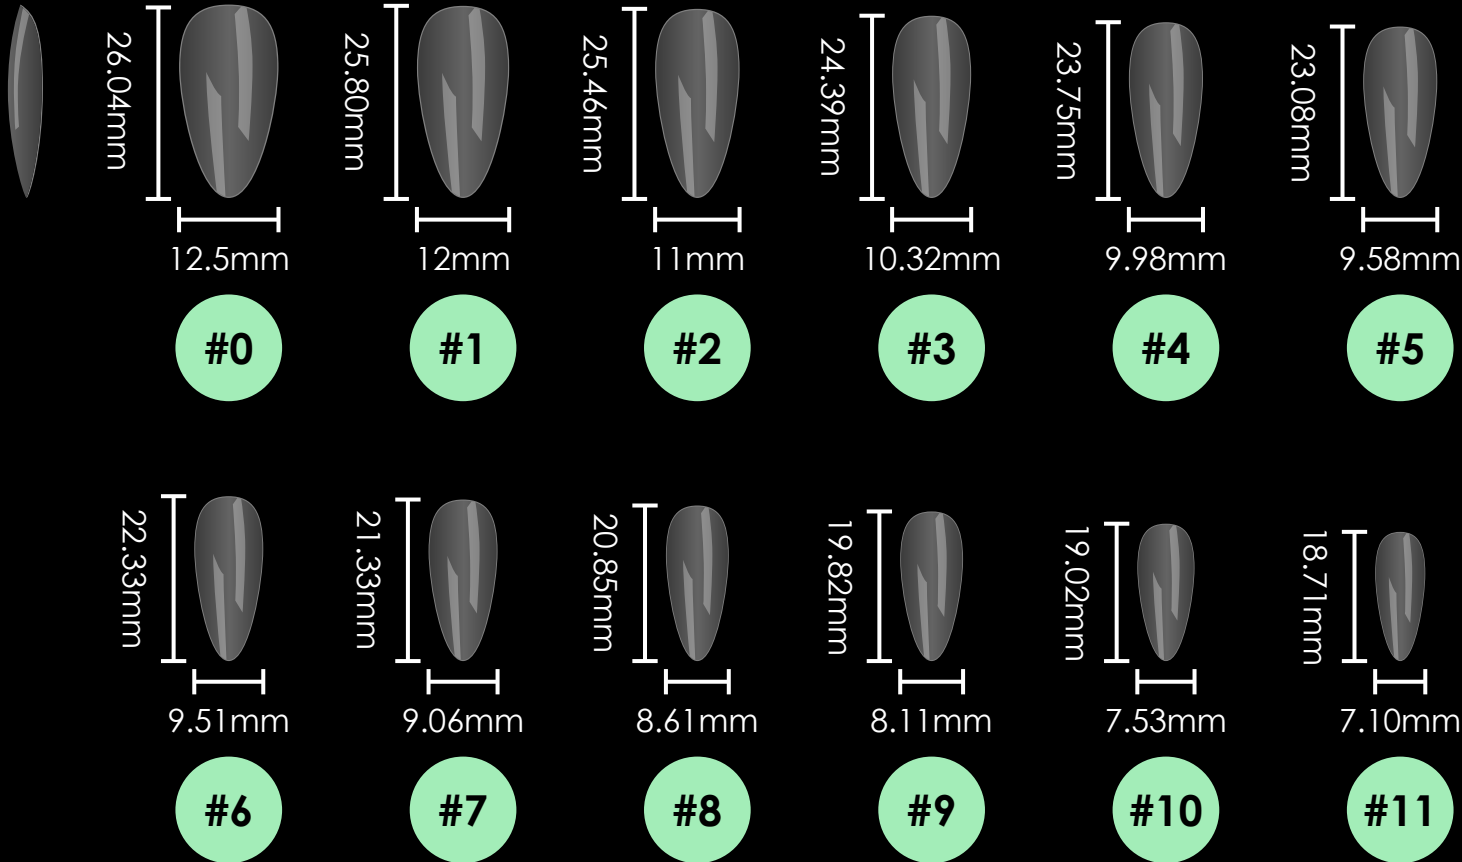

Clear Medium Almond

12 sizes: #0~11 | 600pcs/box | 50pcs each size