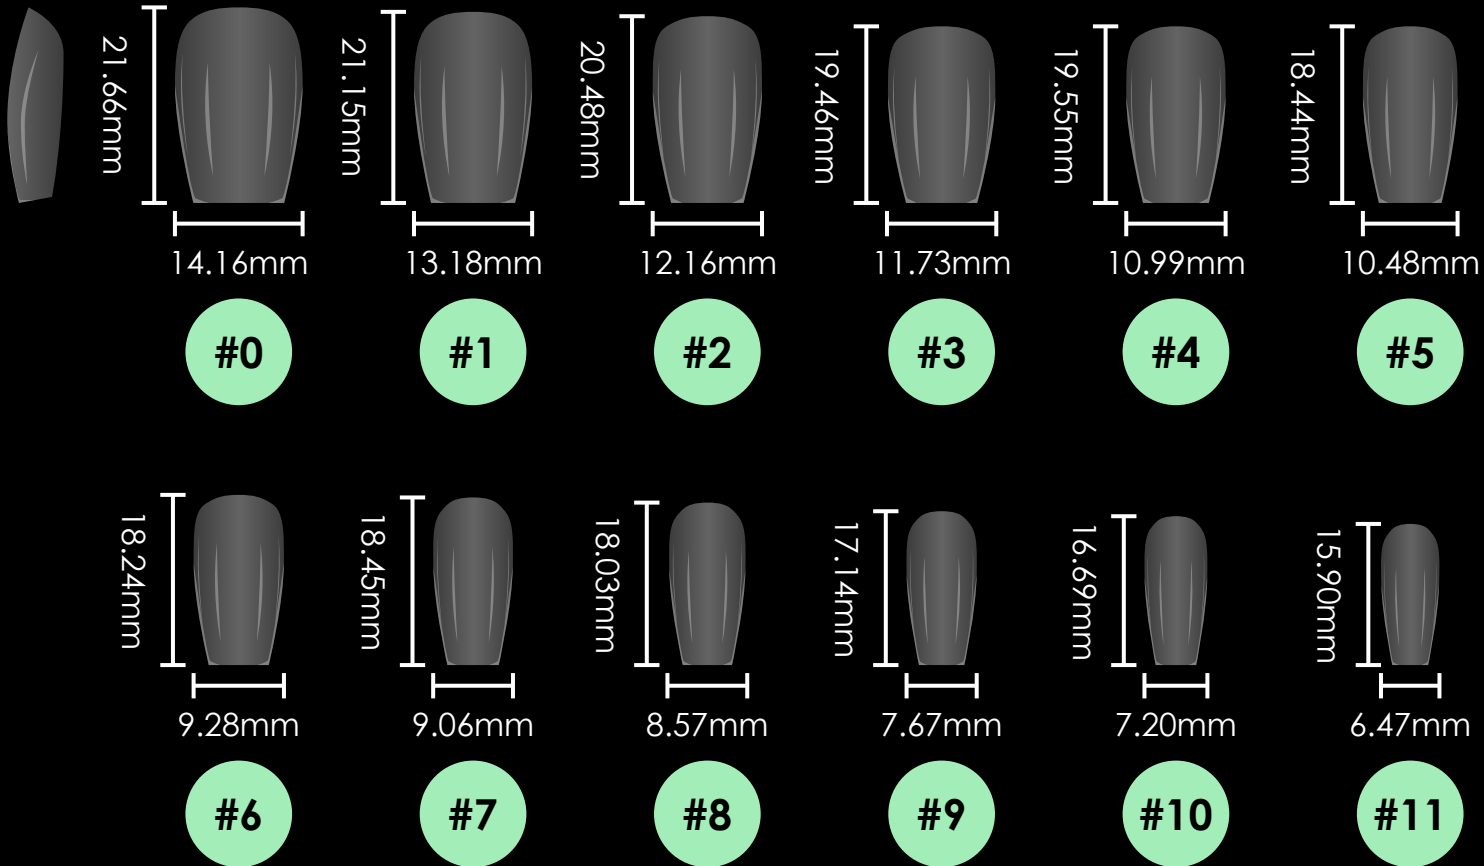

Clear Short Coffin

12 sizes: #0~11 | 600pcs/box | 50pcs each size