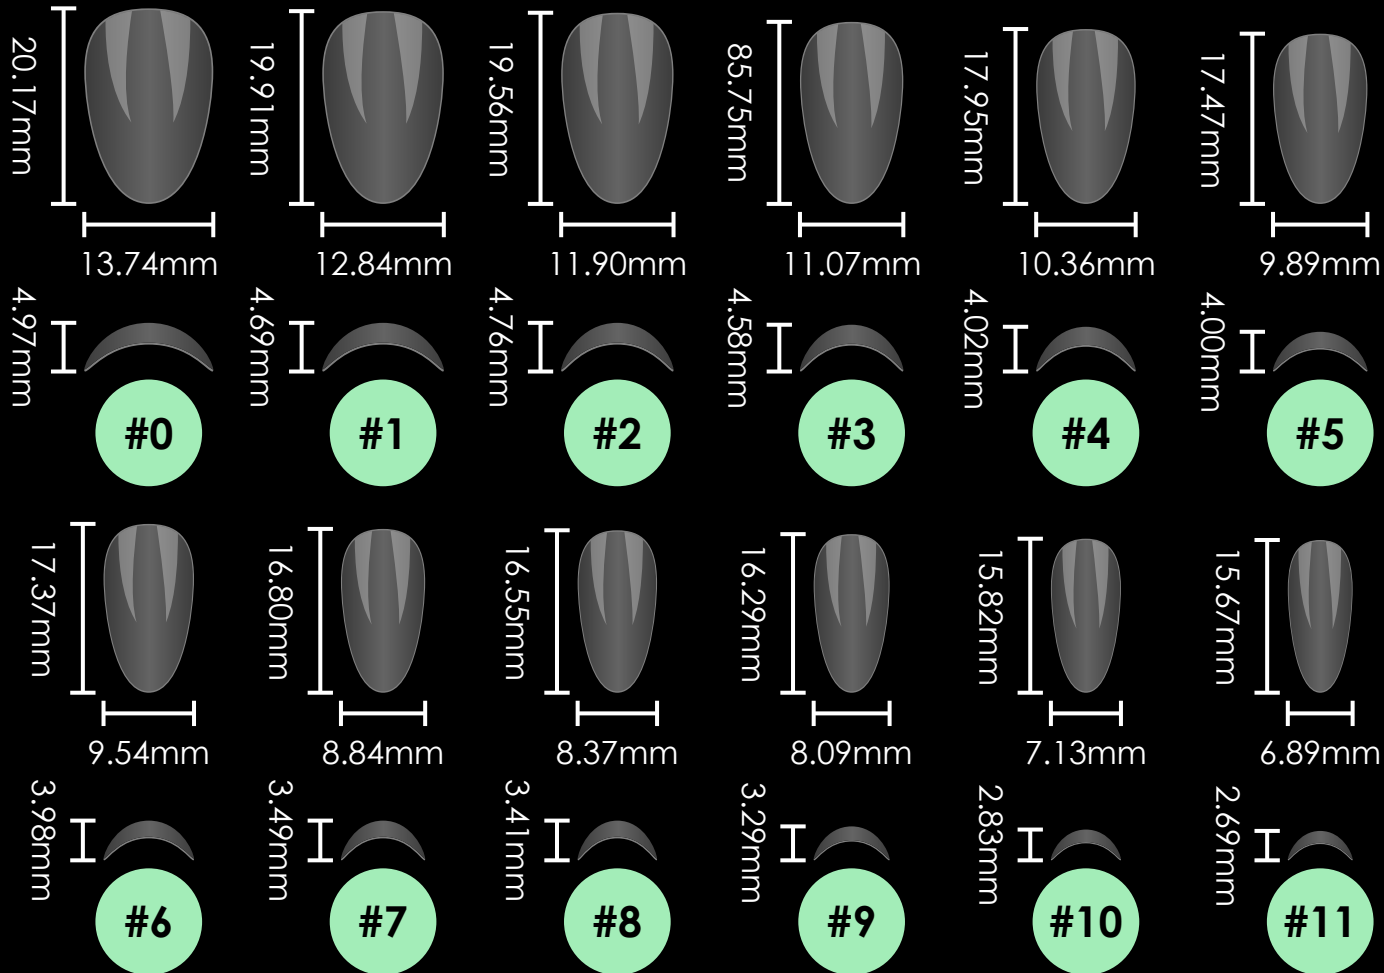

Clear Long 33

Clear XL 34

Matte Short 35

Matte Medum 36

Matte Long 37

Almond

Clear Short Almond

12 sizes: #0~11 | 600pcs/box | 50pcs each size

Square

Clear Short Perfect Square

12 sizes:#0~11 | 600pcs/box | 50pcs each size

Clear Square Medium

12 sizes: #0~11 | 600pcs/box | 50pcs each size

Clear Long Square

10 sizes: #0~9 #5,6 Double | 360pcs/box | 30pcs each size

12 sizes: #0~11 | 600pcs/box | 50pcs each size