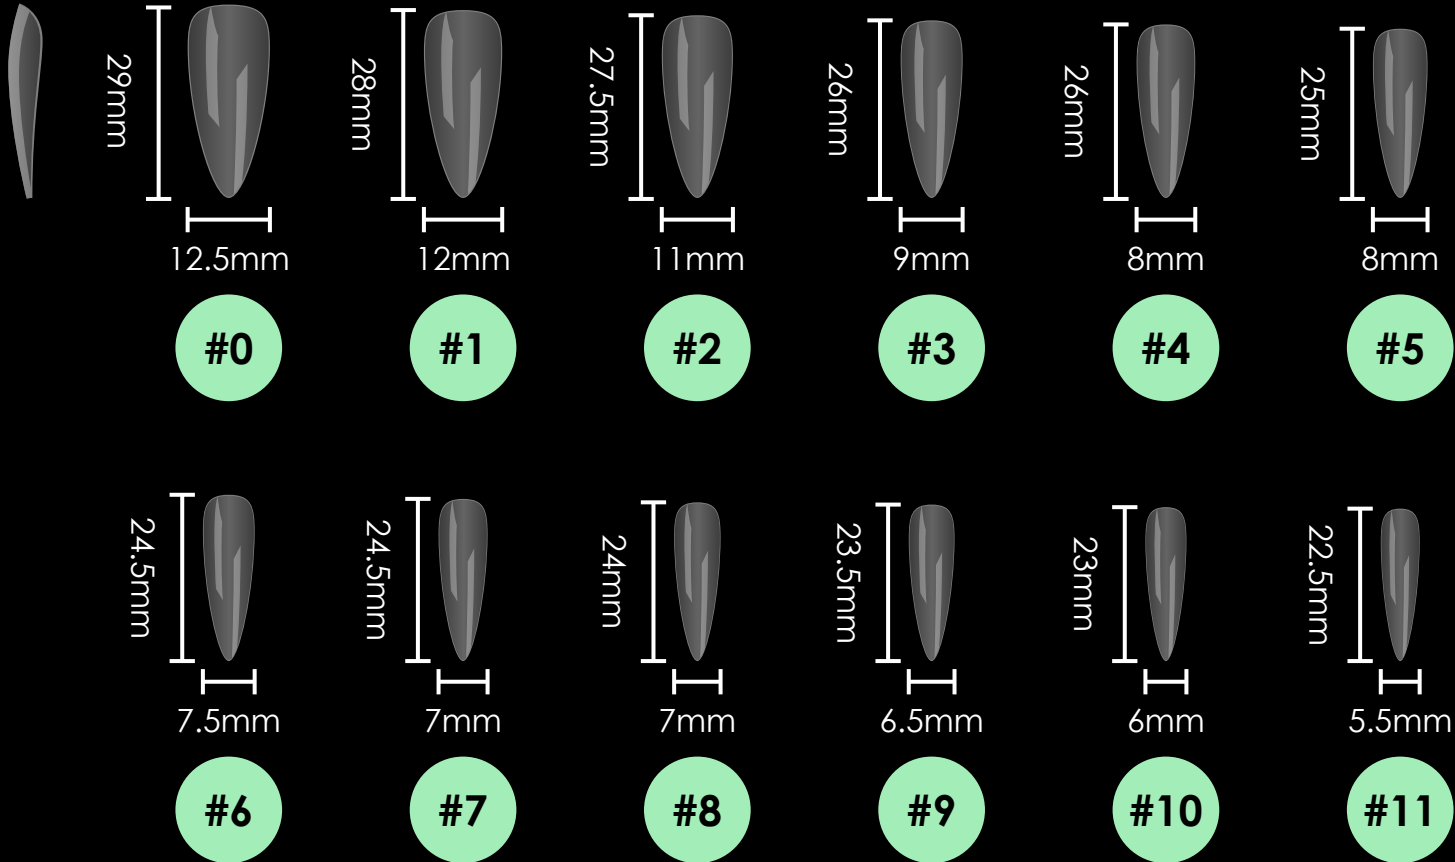

Square

Clear Short Perfect Square

12 sizes:#0~11 | 600pcs/box | 50pcs each size

Clear Square Medium

12 sizes: #0~11 | 600pcs/box | 50pcs each size

Clear Long Square

10 sizes: #0~9 #5,6 Double | 360pcs/box | 30pcs each size

Stiletto

Clear Short Stiletto

12 sizes: #0~11 | 600pcs/box | 50pcs each size

Clear Medium Stiletto

12 sizes: #0~11 | 600pcs/box | 50pcs each size

Clear Long Stiletto

12 sizes: #0~11 | 600pcs/box | 50pcs each size

Clear XL Stiletto

12 sizes: #0~11 | 360pcs/box | 30pcs each size

Half Matte Short Stiletto

12 sizes:#0~11 | 600pcs/box | 50pcs each size

Matte Medium Stiletto

15 sizes:#0~11 | 750pcs/box | 50pcs each size

Matte Long Stiletto

12 sizes: #0~11 | 600pcs/box | 50pcs each size