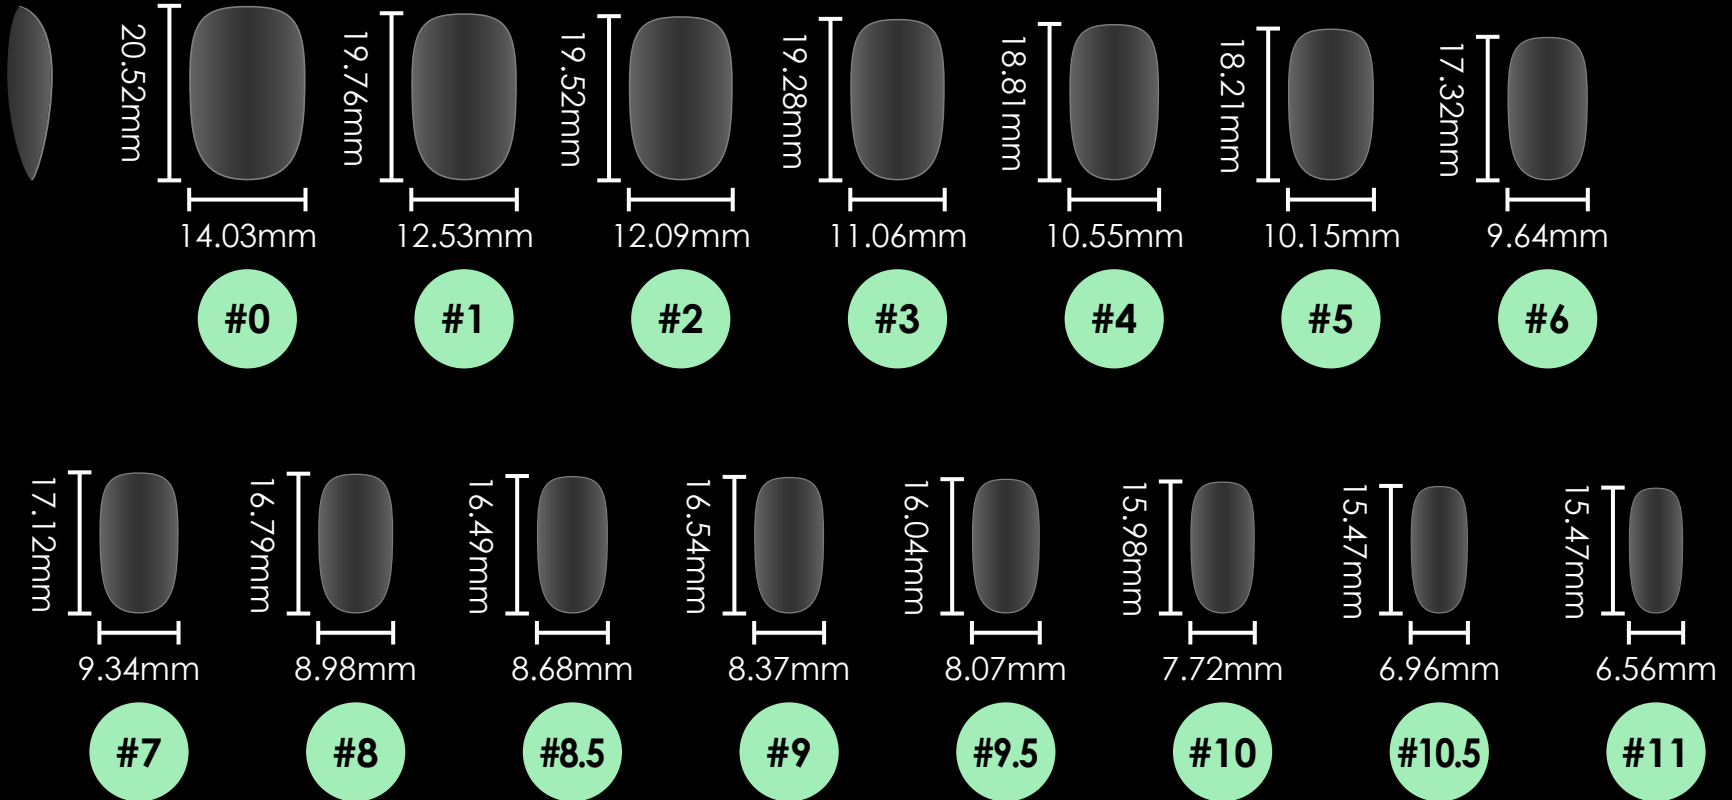

Matte Short Round

15 sizes: #0~11 | 750pcs/box | 50pcs each size