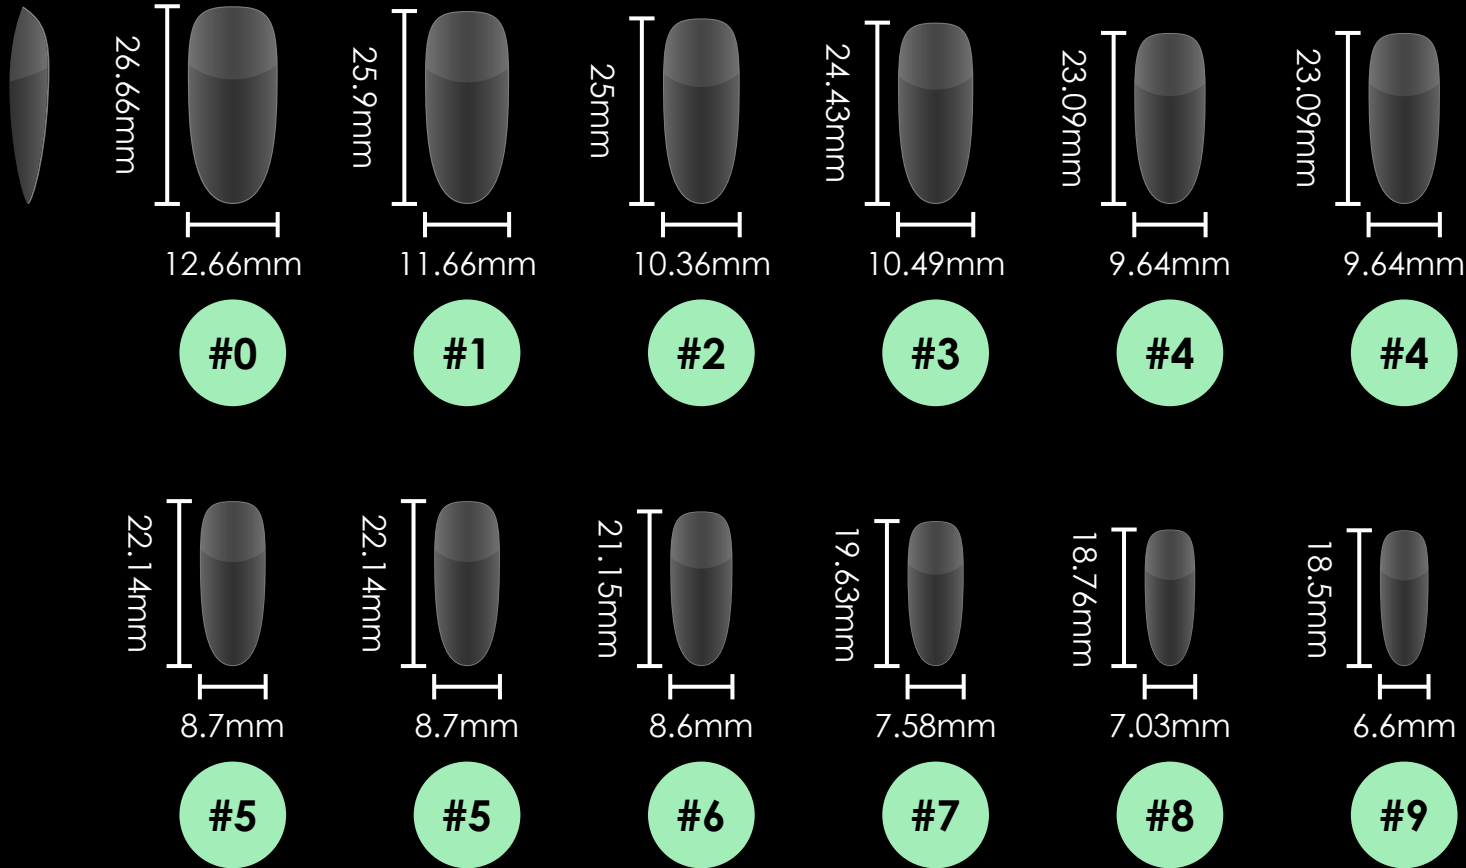

Square

Clear Short Perfect Square

12 sizes:#0~11 | 600pcs/box | 50pcs each size

Clear Square Medium

12 sizes: #0~11 | 600pcs/box | 50pcs each size

Clear Long Square

10 sizes: #0~9 #5,6 Double | 360pcs/box | 30pcs each size