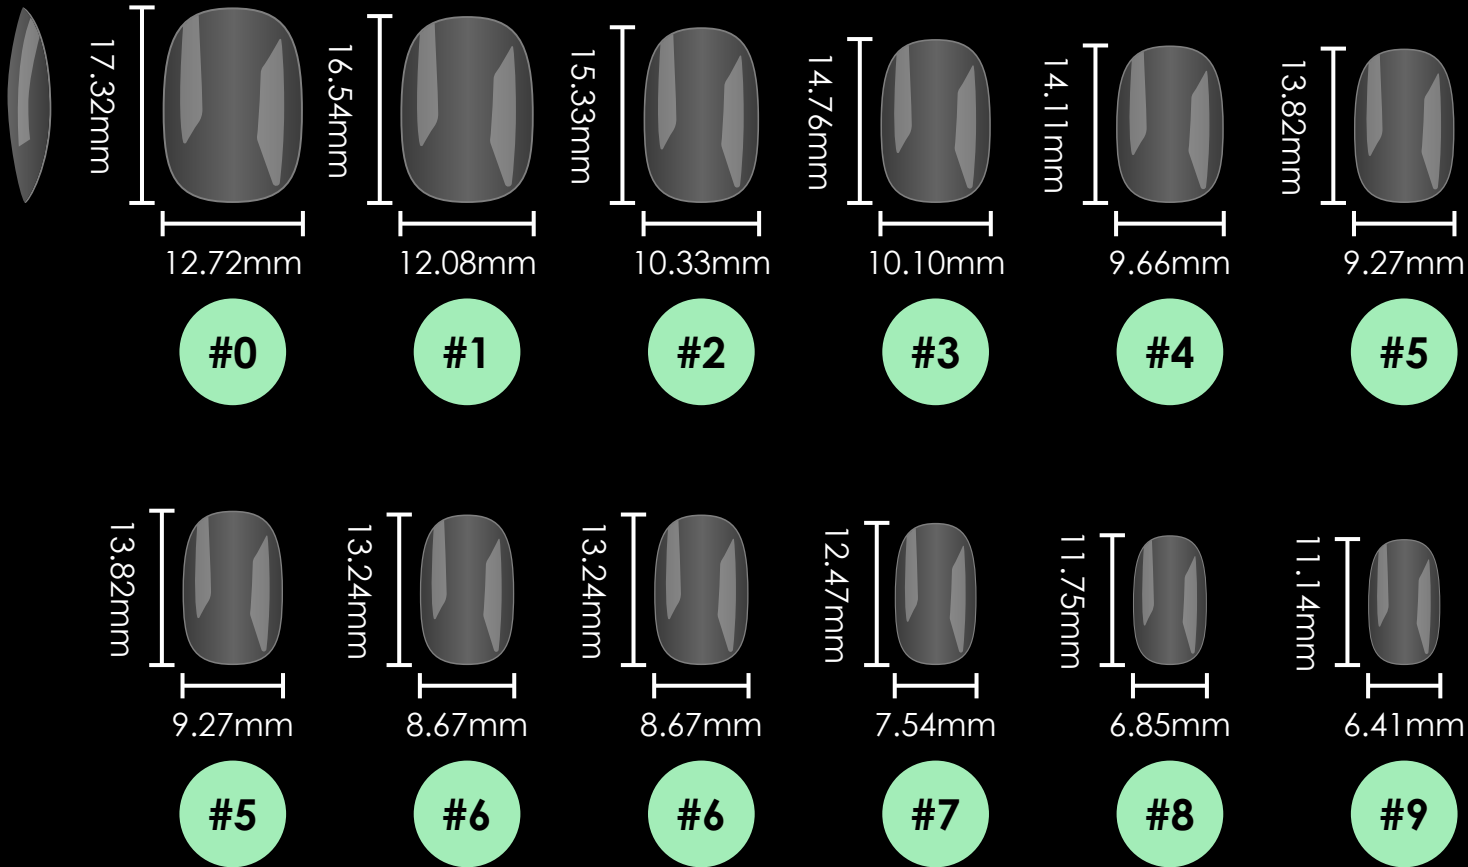

Clear Short Round

10 sizes: #0~9 #5,6 Double | 600pcs/box | 50pcs each size