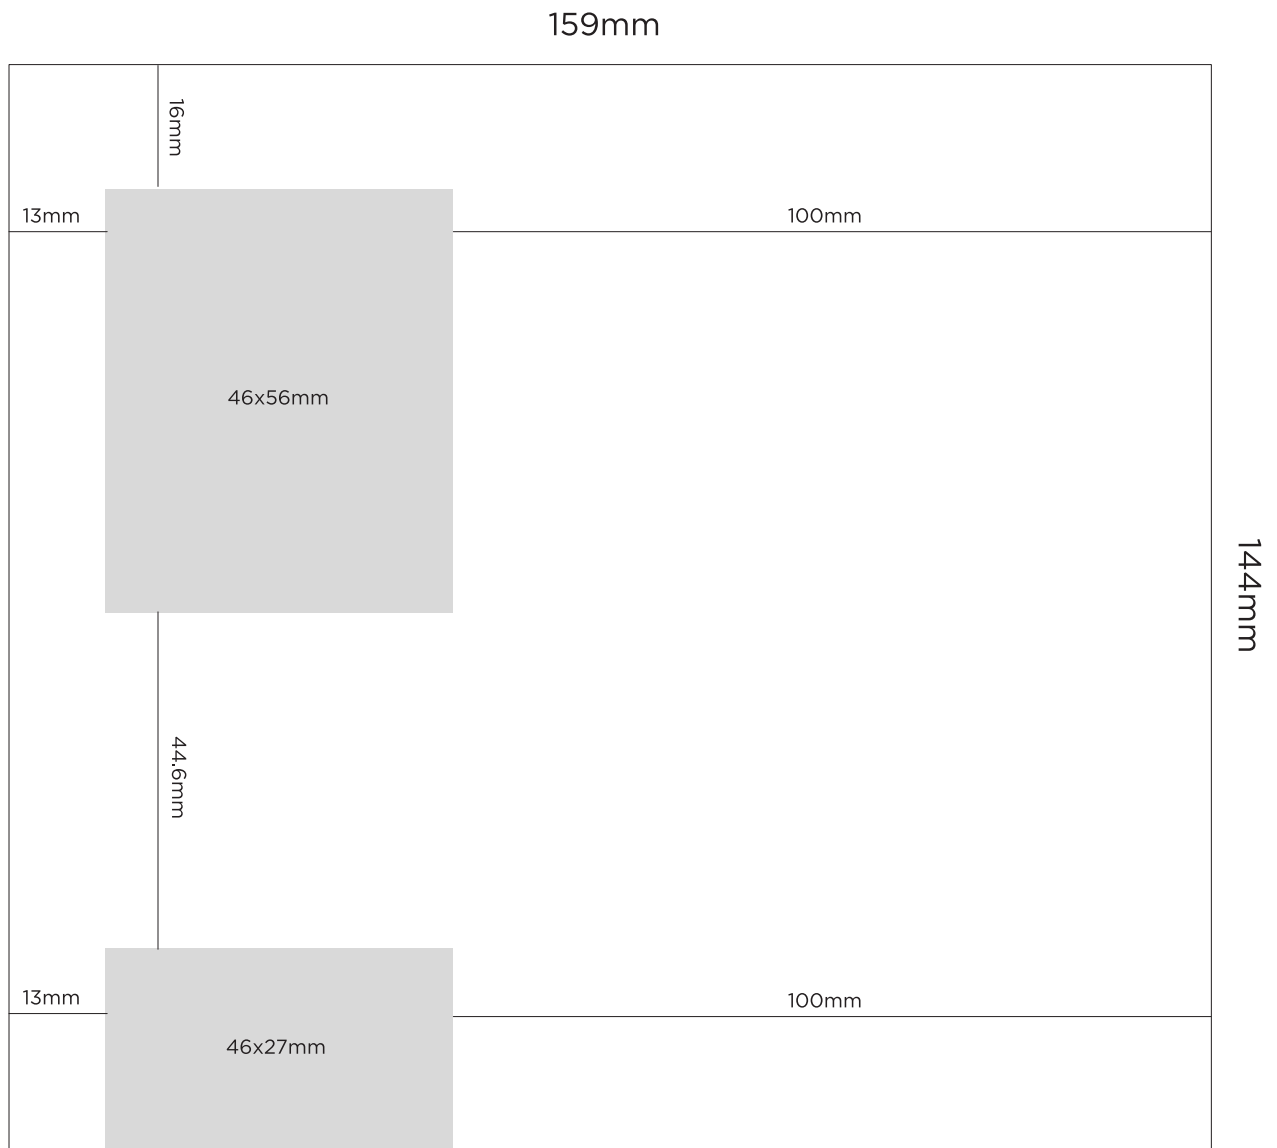

GUIDELINES

Avoid drawing in the grey area

159mm X 144mm

PRINTABLE PAGE TO DESIGN

159mm

144mm

Avoid drawing in the grey area

159mm X 144mm

WHAT YOUR BOTTLE CAN LOOK LIKE