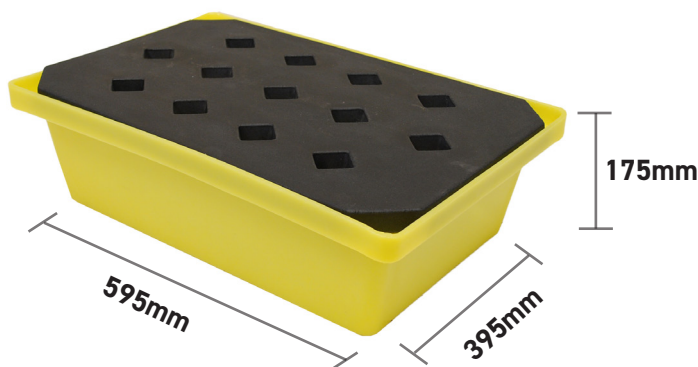

Robust & lightweight, 22ltr Sump Capacity and 55kg Load

DESCRIPTION

- Manufactured from medium density polyethylene
- Sump capacity of 22ltr
- 1 x removable plastic grid included
- Broad range chemical compatibility
- Manufactured in the UK

SPECIFICATIONS

CODE	ST20
HEIGHT	175mm
LENGTH	595mm
WIDTH	395mm
SUMP CAPACITY	22ltr
COLOUR	Yellow
TARE WEIGHT	4kg
UDL	55kg

FEATURES AND BENEFITS

-  100% polyethylene for chemical compatibility
-  Removable plastic grid for easy clean-up
-  Lightweight & robust
-  Ideal for good housekeeping of small containers
-  UV stabilised

ST70

ST70BASE

ST100

FULL ST RANGE

CODE	SUMP	LENGTH	WIDTH	HEIGHT	WEIGHT
ST20	22ltr	595mm	395mm	175mm	4kg
ST20BASE	22ltr	595mm	395mm	175mm	4kg
ST30	31ltr	805mm	405mm	170mm	5kg
ST30BASE	31ltr	805mm	405mm	170mm	5kg
ST40	43ltr	800mm	605mm	170mm	7.5kg
ST40BASE	43ltr	800mm	605mm	170mm	7.5kg
ST60	63ltr	1000mm	605mm	200mm	10kg
ST60BASE	63ltr	1000mm	605mm	200mm	10kg
ST66	66ltr	804mm	608mm	220mm	8.5kg
ST66WH	66ltr	933mm	608mm	938mm	13.5kg
ST66BASE	66ltr	804mm	608mm	220mm	8.5kg
ST70	70ltr	804mm	608mm	315mm	9.5kg
ST70BASE	70ltr	804mm	608mm	315mm	9.5kg
ST100	104ltr	1195mm	795mm	185mm	14kg
ST100BASE	104ltr	1195mm	795mm	185mm	14kg