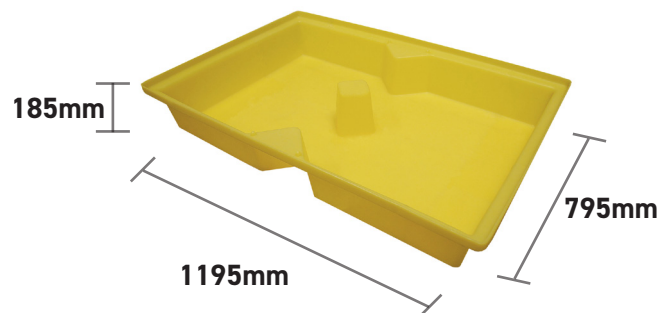

**Lightweight & robust, 104ltr Sump Capacity and 205kg Load**

## DESCRIPTION

- Manufactured from medium density polyethylene
- Sump capacity of 104ltr
- Broad range chemical compatibility
- Lightweight & robust drip tray
- Ideal for good housekeeping of small containers
- Manufactured in the UK

## SPECIFICATIONS

CODE	ST100BASE
HEIGHT (MM)	185
LENGTH (MM)	1195
WIDTH (MM)	795
SUMP CAPACITY	104ltr
COLOUR	Yellow
TARE WEIGHT	8kg
UDL	205kg

4 Maxwell Square, Brucefield Industry Park, Livingston, Scotland, UK, EH54 9BL

## FULL ST RANGE

CODE	SUMP	LENGTH	WIDTH	HEIGHT	WEIGHT
ST20	22ltr	595mm	395mm	175mm	4kg
ST20BASE	22ltr	595mm	395mm	175mm	2.5kg
ST30	31ltr	805mm	405mm	170mm	4.75kg
ST30BASE	31ltr	805mm	405mm	170mm	2.75kg
ST40	43ltr	800mm	605mm	170mm	7kg
ST40BASE	43ltr	800mm	605mm	170mm	4kg
ST60	63ltr	1000mm	605mm	200mm	9.5kg
ST60BASE	63ltr	1000mm	605mm	200mm	5kg
ST66	66ltr	804mm	608mm	220mm	7kg
ST66WH	66ltr	933mm	608mm	938mm	13.5kg
ST66BASE	66ltr	804mm	608mm	220mm	4kg
ST70	70ltr	804mm	608mm	315mm	7.75kg
ST70BASE	70ltr	804mm	608mm	315mm	4.75kg
ST100	104ltr	1195mm	795mm	185mm	8kg
ST100BASE	104ltr	1195mm	795mm	185mm	14kg