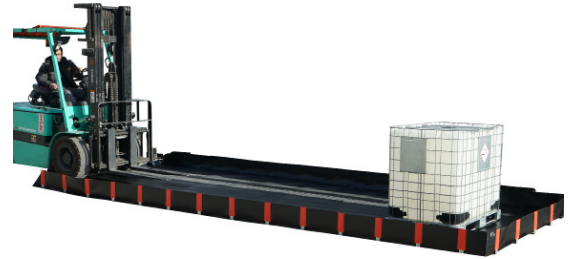

**Small-Medium Sized Vehicle Drive-in Accessible,  
4375ltr Sump Capacity and 29kg Tare Weight**

## DESCRIPTION

- Welded PVC Construction
- Sump capacity of 4375ltr
- Easy to transport with quick assembly
- Liners & Mat sold separately
- Includes aluminium support brackets & turn buckle connectors
- Broad range chemical compatibility
- Fully complies with all the UK Oil Storage Regulation

## SPECIFICATIONS

CODE	EB7
HEIGHT	250mm
LENGTH	7000mm
WIDTH	2500mm
SUMP CAPACITY	4375ltr
COLOUR	Black
TARE WEIGHT	29kg
SHOULDER BAG INCLUDED	Yes
REF. LINER	EB7L
REF. BASE MAT	EB7M

## FEATURES AND BENEFITS

-  Ideal for drums, IBCS & medium sized vehicles
-  Also works well with machinery maintenance
-  No tools required to assemble & disassemble
-  Useful where standard spill pallets are impractical
-  Lightweight & durable
-  Bespoke sizes available
-  UV stabilised