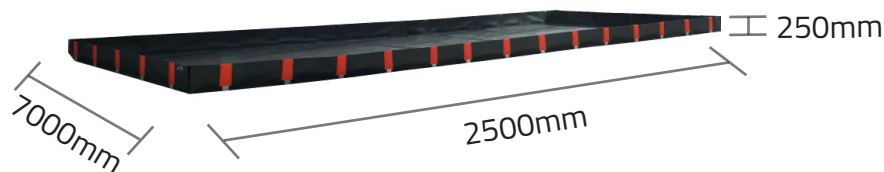

## DESCRIPTION

- Welded PVC Construction
- Sump capacity of 4375ltr
- Easy to transport with quick assembly
- Liners & Mat sold separately
- Includes aluminium support brackets & turn buckle connectors
- Broad range chemical compatibility
- Fully complies with all the UK Oil Storage Regulation

## SPECIFICATIONS

CODE	EB7
HEIGHT	250mm
LENGTH	7000mm
WIDTH	2500mm
SUMP CAPACITY	4375ltr
COLOUR	Black
TARE WEIGHT	29kg
SHOULDER BAG INCLUDED	Yes
REF. LINER	EB7L
REF. BASE MAT	EB7M