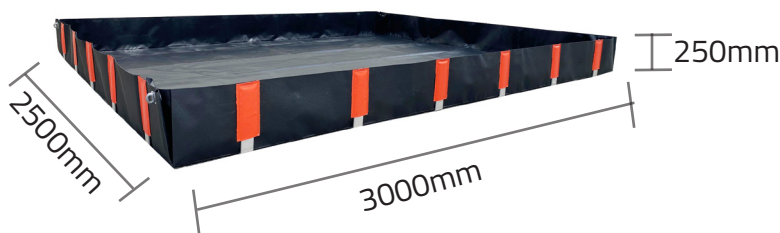

PRODUCT OVERVIEW

EB5 + EB5L pictured (EB5L sold separately)

Our PVC portable bunds are easy to store and transport, quick to assemble and are compatible with hydrocarbons and a wide range of chemicals (compatibility information available upon request). These portable bunds are the ideal solution to your containment needs when a standard spill pallet is impractical.

Welded PVC construction. Aluminium support brackets. Turn buckle connectors. No tools required. Easy and quick to load and unload.

SPECIFICATION

CODE	HEIGHT (MM)	LENGTH (MM)	WIDTH (MM)	SUMP CAPACITY	COLOUR	REF. LINER	REF. BASE MAT
EB5	250	3000	2500	1750ltr	Black	EB5L	EB5M

OTHER SIZES AVAILABLE

CODE	HEIGHT (MM)	LENGTH (MM)	WIDTH (MM)	SUMP CAPACITY	COLOUR	REF. LINER	REF. BASE MAT
EB0	250	600	500	75ltr	Black	EB0L	EB0M
EB1	250	1000	1000	225ltr	Black	EB1L	EB1M
EB2	250	2000	1000	500ltr	Black	EB2L	EB2M
EB3	250	1500	1500	562ltr	Black	EB3L	EB3M
EB4	250	2500	1500	937ltr	Black	EB4L	EB4M
EB5	250	3000	2500	1750ltr	Black	EB5L	EB5M