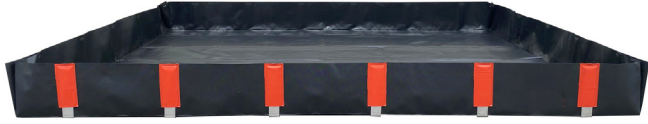

PRODUCT OVERVIEW

EB5 + EB5L pictured (EB5L sold separately)

Our PVC portable bunds are easy to store and transport, quick to assemble and are compatible with hydrocarbons and a wide range of chemicals (compatibility information available upon request). These portable bunds are the ideal solution to your containment needs when a standard spill pallet is impractical.

Welded PVC construction. Aluminium support brackets. Turn buckle connectors. No tools required. Easy and quick to load and unload.

SPECIFICATION

CODE	HEIGHT (MM)	LENGTH (MM)	WIDTH (MM)	SUMP CAPACITY	COLOUR	REF. LINER	REF. BASE MAT
EB5	250	3000	2500	1750ltr	Black	EB5L	EB5M

OTHER SIZES AVAILABLE

CODE	HEIGHT (MM)	LENGTH (MM)	WIDTH (MM)	SUMP CAPACITY	COLOUR	REF. LINER	REF. BASE MAT
EB0	250	600	500	75ltr	Black	EB0L	EB0M
EB1	250	1000	1000	225ltr	Black	EB1L	EB1M
EB2	250	2000	1000	500ltr	Black	EB2L	EB2M
EB3	250	1500	1500	562ltr	Black	EB3L	EB3M
EB4	250	2500	1500	937ltr	Black	EB4L	EB4M
EB5	250	3000	2500	1750ltr	Black	EB5L	EB5M