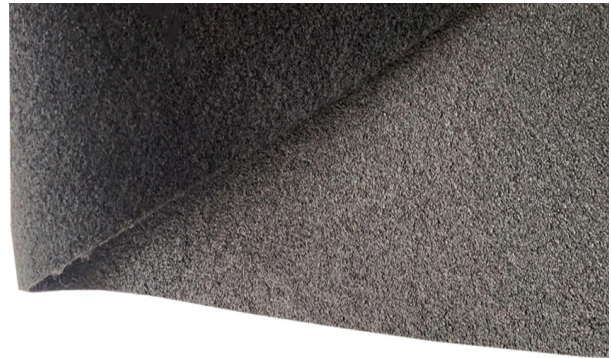

PRODUCT OVERVIEW

EB5 + EB5M pictured (EB5 sold separately)

Base mat for use with multi-function PVC containment bund EB5.

Our base mat provides extra protection to the bund on rough or sharp ground.

SPECIFICATION

CODE	LENGTH (MM)	WIDTH (MM)	PRODUCTION	COLOUR	PILE WEIGHT	PILE CONTENT
EB5M	3500	3000	Needled Pile Carpet EN 1307	Black	300 g/m ²	100% PET

OTHER SIZES AVAILABLE

CODE	REF. BUND	LENGTH (MM)	WIDTH (MM)	PRODUCTION	COLOUR	PILE WEIGHT	PILE CONTENT
EB0M	EB0	750	650	Needled Pile Carpet EN 1307	Black	300 g/m ²	100% PET
EB1M	EB1	1500	1500	Needled Pile Carpet EN 1307	Black	300 g/m ²	100% PET
EB2M	EB2	2500	1500	Needled Pile Carpet EN 1307	Black	300 g/m ²	100% PET
EB3M	EB3	2000	2000	Needled Pile Carpet EN 1307	Black	300 g/m ²	100% PET
EB4M	EB4	3000	2000	Needled Pile Carpet EN 1307	Black	300 g/m ²	100% PET
EB5M	EB5	3500	3000	Needled Pile Carpet EN 1307	Black	300 g/m ²	100% PET

ADDITIONAL PRODUCTS AVAILABLE

LINER

CODE	LENGTH (MM)	WIDTH (MM)
EB0L	600	500
EB1L	1000	1000
EB2L	2000	1000
EB3L	1500	1500
EB4L	2500	1500
EB5L	3000	2500

BUNDS

CODE	HEIGHT (MM)	LENGTH (MM)	WIDTH (MM)	SUMP CAPACITY	COLOUR	REF. LINER	REF. BASE MAT
EB0	250	600	500	75ltr	Black	EB0L	EB0M
EB1	250	1000	1000	225ltr	Black	EB1L	EB1M
EB2	250	2000	1000	500ltr	Black	EB2L	EB2M
EB3	250	1500	1500	562ltr	Black	EB3L	EB3M
EB4	250	2500	1500	937ltr	Black	EB4L	EB4M
EB5	250	3000	2500	1750ltr	Black	EB5L	EB5M