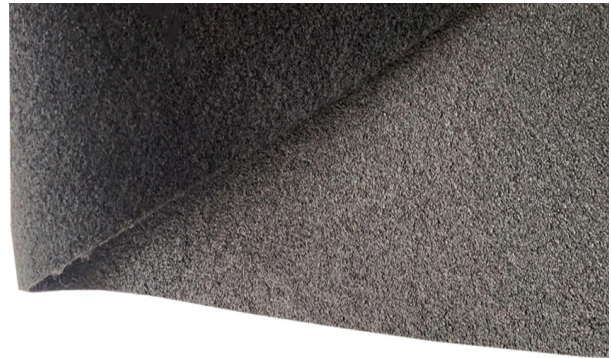

PRODUCT OVERVIEW

EB4 + EB4M pictured (EB4 sold separately)

Base mat for use with multi-function PVC containment bund EB4.

Our base mat provides extra protection to the bund on rough or sharp ground.

SPECIFICATION

CODE	LENGTH (MM)	WIDTH (MM)	PRODUCTION	COLOUR	PILE WEIGHT	PILE CONTENT
EB4M	3000	2000	Needled Pile Carpet EN 1307	Black	300 g/m ²	100% PET

OTHER SIZES AVAILABLE

CODE	REF. BUND	LENGTH (MM)	WIDTH (MM)	PRODUCTION	COLOUR	PILE WEIGHT	PILE CONTENT
EB0M	EB0	750	650	Needled Pile Carpet EN 1307	Black	300 g/m ²	100% PET
EB1M	EB1	1500	1500	Needled Pile Carpet EN 1307	Black	300 g/m ²	100% PET
EB2M	EB2	2500	1500	Needled Pile Carpet EN 1307	Black	300 g/m ²	100% PET
EB3M	EB3	2000	2000	Needled Pile Carpet EN 1307	Black	300 g/m ²	100% PET
EB4M	EB4	3000	2000	Needled Pile Carpet EN 1307	Black	300 g/m ²	100% PET
EB5M	EB5	3500	3000	Needled Pile Carpet EN 1307	Black	300 g/m ²	100% PET

ADDITIONAL PRODUCTS AVAILABLE

LINER

CODE	LENGTH (MM)	WIDTH (MM)
EB0L	600	500
EB1L	1000	1000
EB2L	2000	1000
EB3L	1500	1500
EB4L	2500	1500
EB5L	3000	2500

BUNDS

CODE	HEIGHT (MM)	LENGTH (MM)	WIDTH (MM)	SUMP CAPACITY	COLOUR	REF. LINER	REF. BASE MAT
EB0	250	600	500	75ltr	Black	EB0L	EB0M
EB1	250	1000	1000	225ltr	Black	EB1L	EB1M
EB2	250	2000	1000	500ltr	Black	EB2L	EB2M
EB3	250	1500	1500	562ltr	Black	EB3L	EB3M
EB4	250	2500	1500	937ltr	Black	EB4L	EB4M
EB5	250	3000	2500	1750ltr	Black	EB5L	EB5M