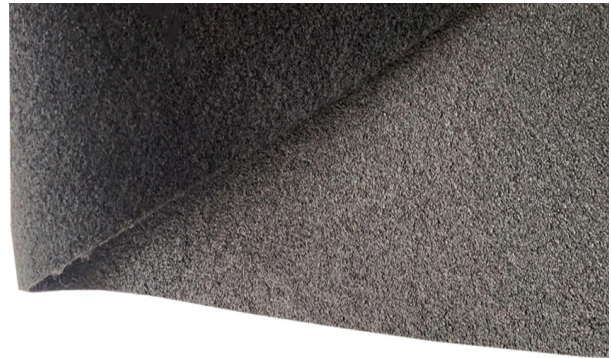

PRODUCT OVERVIEW

EB3 + EB3M pictured (EB3 sold separately)

Base mat for use with multi-function PVC containment bund EB3.

Our base mat provides extra protection to the bund on rough or sharp ground.

SPECIFICATION

CODE	LENGTH (MM)	WIDTH (MM)	PRODUCTION	COLOUR	PILE WEIGHT	PILE CONTENT
EB3M	2000	2000	Needled Pile Carpet EN 1307	Black	300 g/m ²	100% PET

OTHER SIZES AVAILABLE

CODE	REF. BUND	LENGTH (MM)	WIDTH (MM)	PRODUCTION	COLOUR	PILE WEIGHT	PILE CONTENT
EB0M	EB0	750	650	Needled Pile Carpet EN 1307	Black	300 g/m ²	100% PET
EB1M	EB1	1500	1500	Needled Pile Carpet EN 1307	Black	300 g/m ²	100% PET
EB2M	EB2	2500	1500	Needled Pile Carpet EN 1307	Black	300 g/m ²	100% PET
EB3M	EB3	2000	2000	Needled Pile Carpet EN 1307	Black	300 g/m ²	100% PET
EB4M	EB4	3000	2000	Needled Pile Carpet EN 1307	Black	300 g/m ²	100% PET
EB5M	EB5	3500	3000	Needled Pile Carpet EN 1307	Black	300 g/m ²	100% PET

ADDITIONAL PRODUCTS AVAILABLE

LINER

CODE	LENGTH (MM)	WIDTH (MM)
EB0L	600	500
EB1L	1000	1000
EB2L	2000	1000
EB3L	1500	1500
EB4L	2500	1500
EB5L	3000	2500

BUNDS

CODE	HEIGHT (MM)	LENGTH (MM)	WIDTH (MM)	SUMP CAPACITY	COLOUR	REF. LINER	REF. BASE MAT
EB0	250	600	500	75ltr	Black	EB0L	EB0M
EB1	250	1000	1000	225ltr	Black	EB1L	EB1M
EB2	250	2000	1000	500ltr	Black	EB2L	EB2M
EB3	250	1500	1500	562ltr	Black	EB3L	EB3M
EB4	250	2500	1500	937ltr	Black	EB4L	EB4M
EB5	250	3000	2500	1750ltr	Black	EB5L	EB5M