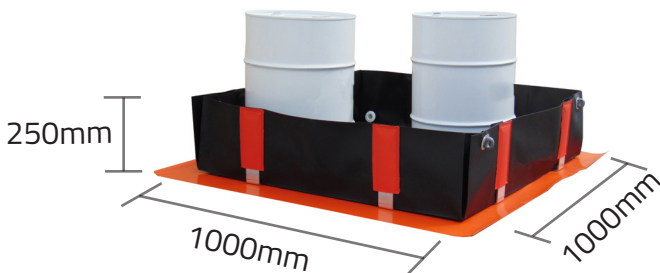

**PRODUCT OVERVIEW**

EB1 + EB1M pictured (EB1M sold separately)

Our PVC portable bunds are easy to store and transport, quick to assemble and are compatible with hydrocarbons and a wide range of chemicals (compatibility information available upon request). These portable bunds are the ideal solution to your containment needs when a standard spill pallet is impractical.

Welded PVC construction. Aluminium support brackets. Turn buckle connectors. No tools required. Easy and quick to load and unload.

**SPECIFICATION**

CODE	HEIGHT (MM)	LENGTH (MM)	WIDTH (MM)	SUMP CAPACITY	COLOUR	REF. LINER	REF. BASE MAT
EB1	250	1000	1000	225ltr	Black	EB1L	EB1M

**OTHER SIZES AVAILABLE**

CODE	HEIGHT (MM)	LENGTH (MM)	WIDTH (MM)	SUMP CAPACITY	COLOUR	REF. LINER	REF. BASE MAT
EB0	250	600	500	75ltr	Black	EB0L	EB0M
EB1	250	1000	1000	225ltr	Black	EB1L	EB1M
EB2	250	2000	1000	500ltr	Black	EB2L	EB2M
EB3	250	1500	1500	562ltr	Black	EB3L	EB3M
EB4	250	2500	1500	937ltr	Black	EB4L	EB4M
EB5	250	3000	2500	1750ltr	Black	EB5L	EB5M