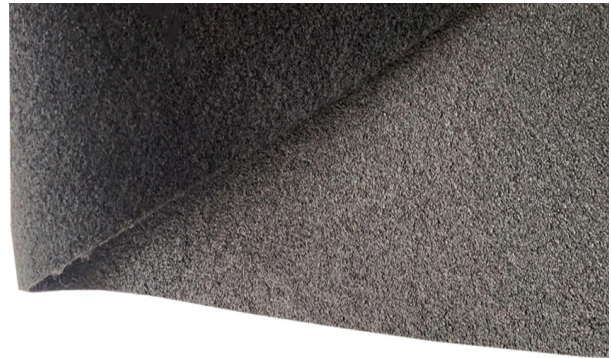

**PRODUCT OVERVIEW**

EB1 + EB1M pictured (EB1 sold separately)

Base mat for use with multi-function PVC containment bund EB1.

Our base mat provides extra protection to the bund on rough or sharp ground.

**SPECIFICATION**

CODE	LENGTH (MM)	WIDTH (MM)	PRODUCTION	COLOUR	PILE WEIGHT	PILE CONTENT
EB1M	1500	1500	Needled Pile Carpet EN 1307	Black	300 g/m <sup>2</sup>	100% PET

**OTHER SIZES AVAILABLE**

CODE	REF. BUND	LENGTH (MM)	WIDTH (MM)	PRODUCTION	COLOUR	PILE WEIGHT	PILE CONTENT
EB0M	EB0	750	650	Needled Pile Carpet EN 1307	Black	300 g/m <sup>2</sup>	100% PET
EB1M	EB1	1500	1500	Needled Pile Carpet EN 1307	Black	300 g/m <sup>2</sup>	100% PET
EB2M	EB2	2500	1500	Needled Pile Carpet EN 1307	Black	300 g/m <sup>2</sup>	100% PET
EB3M	EB3	2000	2000	Needled Pile Carpet EN 1307	Black	300 g/m <sup>2</sup>	100% PET
EB4M	EB4	3000	2000	Needled Pile Carpet EN 1307	Black	300 g/m <sup>2</sup>	100% PET
EB5M	EB5	3500	3000	Needled Pile Carpet EN 1307	Black	300 g/m <sup>2</sup>	100% PET

**ADDITIONAL PRODUCTS AVAILABLE**

**LINER**

CODE	LENGTH (MM)	WIDTH (MM)
EB0L	600	500
EB1L	1000	1000
EB2L	2000	1000
EB3L	1500	1500
EB4L	2500	1500
EB5L	3000	2500

**BUNDS**

CODE	HEIGHT (MM)	LENGTH (MM)	WIDTH (MM)	SUMP CAPACITY	COLOUR	REF. LINER	REF. BASE MAT
EB0	250	600	500	75ltr	Black	EB0L	EB0M
EB1	250	1000	1000	225ltr	Black	EB1L	EB1M
EB2	250	2000	1000	500ltr	Black	EB2L	EB2M
EB3	250	1500	1500	562ltr	Black	EB3L	EB3M
EB4	250	2500	1500	937ltr	Black	EB4L	EB4M
EB5	250	3000	2500	1750ltr	Black	EB5L	EB5M