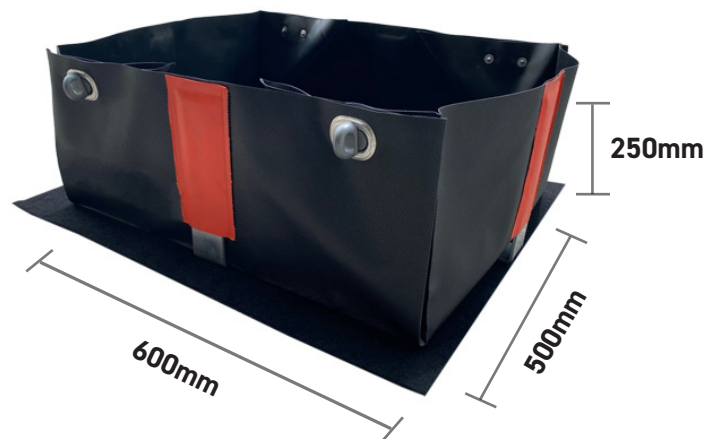

Smaller containers, 75ltr Sump Capacity and 3kg Tare Weight

DESCRIPTION

- Welded PVC Construction
- Sump capacity of 75ltr
- Easy to transport with quick assembly
- Liners & Mat sold separately
- Includes aluminium support brackets & turn buckle connectors
- Broad range chemical compatibility

SPECIFICATIONS

CODE	EB0
HEIGHT	250mm
LENGTH	600mm
WIDTH	500mm
SUMP CAPACITY	75ltr
COLOUR	Black
TARE WEIGHT	3kg
SHOULDER BAG INCLUDED	Yes
REF. LINER	EB0L
REF. BASE MAT	EB0M

FEATURES AND BENEFITS

-  Ideal for 3 x 205 ltr drums or small containers
-  Also works well with machinery maintenance
-  No tools required to assemble & disassemble
-  Useful where standard spill pallets are impractical
-  Lightweight & durable
-  Bespoke sizes available
-  UV stabilised

ACCESSORIES AVAILABLE

LINER

BASE MAT

CODE	LENGTH (MM)	WIDTH (MM)
EB0L	600mm	1350mm
EB1L	1000mm	1000mm
EB2L	2000mm	1000mm
EB3L	1500mm	1500mm
EB4L	2500mm	1500mm
EB5L	3000mm	2500mm

CODE	LENGTH (MM)	WIDTH (MM)
EB0M	750mm	650mm
EB1M	1500mm	1500mm
EB2M	2500mm	1500mm
EB3M	2000mm	2000mm
EB4M	3000mm	2000mm
EB5M	3500mm	3000mm