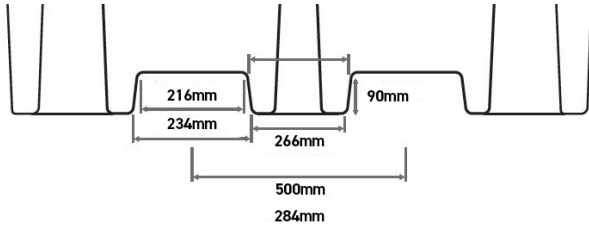

**SPECIFICATIONS**

CODE	BB1DT
HEIGHT	1030mm
LENGTH	1870mm
WIDTH	1340mm
NO OF CONTAINERS	1 x 1000ltr
SUMP CAPACITY	1125ltr
COLOUR	Yellow
TARE WEIGHT	93kg (with grid)
UDL	2000kg

Decanting Area Dimensions

**FEATURES AND BENEFITS**

The grid should be placed up against and in-between the nodules at both ends of the pallet. There are 2 positioned at the front & 1 at the back (3 in total). These are designed to prevent the grid from moving or sliding, especially when an IBC is being loaded/unloaded.

**PACKING SIZE AVAILABLE**

CODE	CONSIGNMENT SIZE	LENGTH	WIDTH	HEIGHT	WEIGHT
BB1DT	5	1900mm	1350mm	2340mm	464kg

## FORKPOCKET SIZE