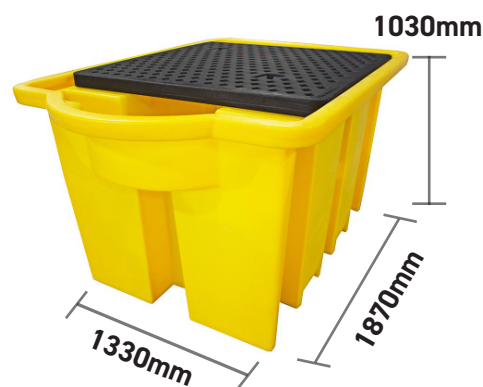

**1 x 1000ltr IBC, 1125ltr Sump Capacity and 2000kg Load Capacity**

**DESCRIPTION**

- Manufactured from medium density polyethylene
- Stackable to help minimise transport costs
- Sump capacity of 1125ltr
- 1 x removable grid included
- Broad range chemical compatibility
- We fully comply with all UK, European and other country's Oil Storage Regulations
- Manufactured in the UK
- Decanting area included

**Important Information**

You will require an appropriate size/capacity forklift truck to offload this item from the delivery vehicle. Our standard delivery doesn't include any offloading.

All sumps hold 110% of the capacity of the largest container or 25% of the total capacity stored, whichever is the greater

**SPECIFICATIONS**

CODE	BB1DT
HEIGHT	1030mm
LENGTH	1870mm
WIDTH	1340mm
NO OF CONTAINERS	1 x 1000ltr
SUMP CAPACITY	1125ltr
COLOUR	Yellow
TARE WEIGHT	93kg (with grid)
UDL	2000kg

Decanting Area Dimensions

**FEATURES AND BENEFITS**

-  Pallet height allows for safe dispensing as it helps eliminate back strain from constantly bending over
-  Designed to stack 5 units to minimise transport costs
-  Built-in decanting area which allows any leaks/drips to be contained within the sump
-  Light-weight, durable, hardwearing and robust
-  1 x removable grid providing easy access for cleaning
-  2-way forklift pockets
-  UV stabilised