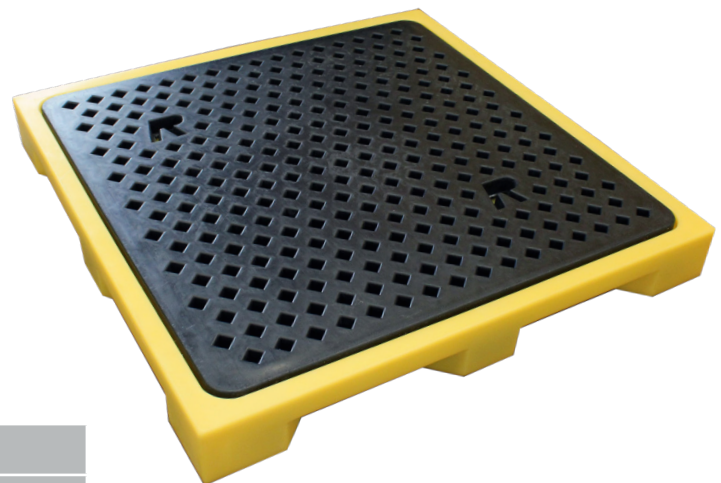

Floor Tray - BF4X

Backed by our 3 year guarantee

A low profile 4-drum floor tray which is only 150mm high and has additional bracing built into the base to create a rigid platform for the rotationally moulded grid mesh deck. This floor tray will accommodate up to 4 x 205ltr drums and has a UDL (Uniform Distributed Load) of 2000kg.

-  100% polyethylene
-  Removable plastic grid for easy clean-up
-  Optional loading and unloading ramp available

SPECIFICATIONS

Length	1310mm
Width	1310mm
Height	150mm
N° of containers:	4 x 205ltr
Tare Weight	32kg
Sump	75ltr
UDL:	2000kg