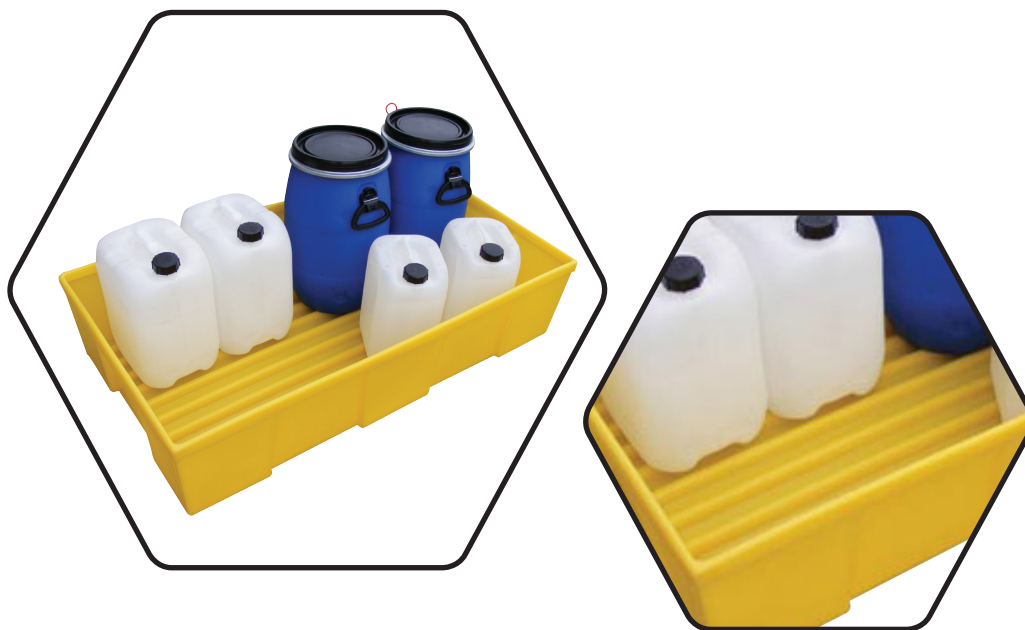

## Drip Tray - GPT2

### PRODUCT OVERVIEW

Backed by our 3 year guarantee

This polyethylene tray with ribbed base provides safe and contained storage for small drums and containers.

 100% polyethylene for chemical compatibility

### SPECIFICATIONS

CODE	EXTERNAL SIZE (L x W x H)	SUMP CAPACITY	COLOUR	TARE WEIGHT	UDL
GPT2	1290mm x 730mm x 295mm	230ltr	Yellow	10kg	-