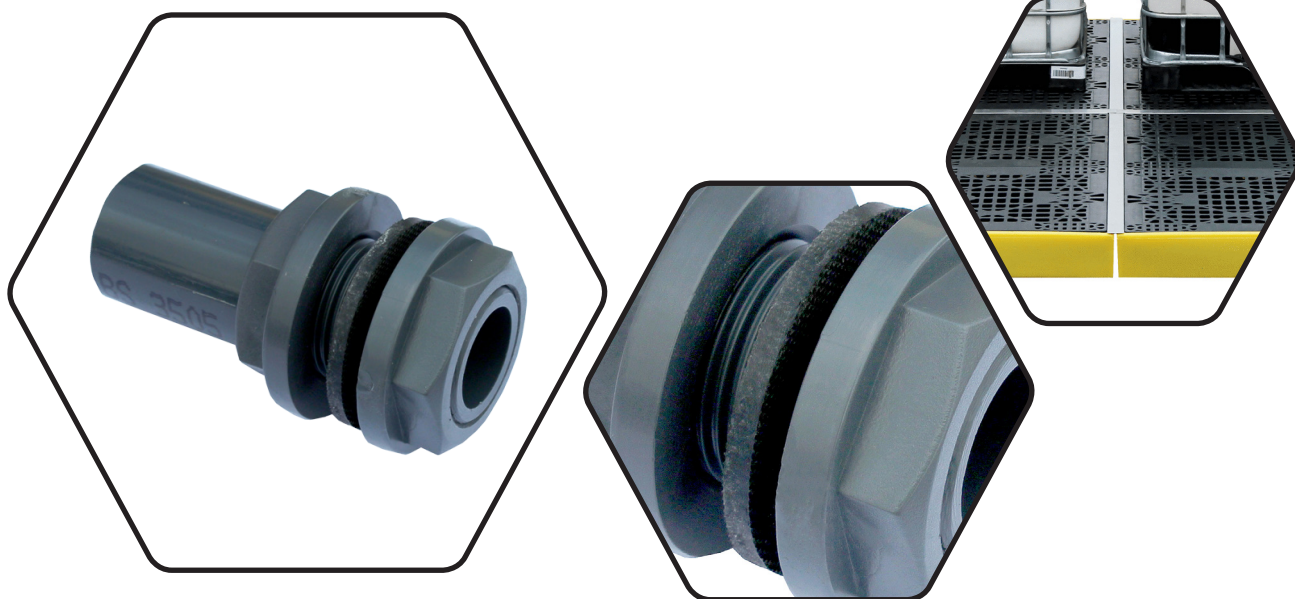

## Connector for BF Range - BFC

### PRODUCT OVERVIEW

These threaded connectors enable you to join the sumps of poly sump flooring together and allow any spilt liquid to flow from one sump to another. It is advised that you discuss your requirements with us prior to ordering.

### SPECIFICATIONS

CODE	EXTERNAL SIZE (L x Ø)	QUANTITY	COLOUR	TARE WEIGHT
BFC	79mm x 40mm	2 x 1" BSP connectors	Black	0.6kg