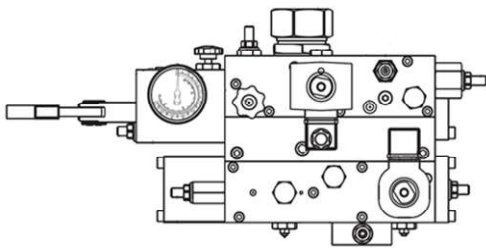

CAMBIO GUARNIZIONE VBP VALVOLA NL – CHANGE NL VALVE SEAL VBP

1 – Valvola NL- NL Type Valve

2

3

4

5

6

7