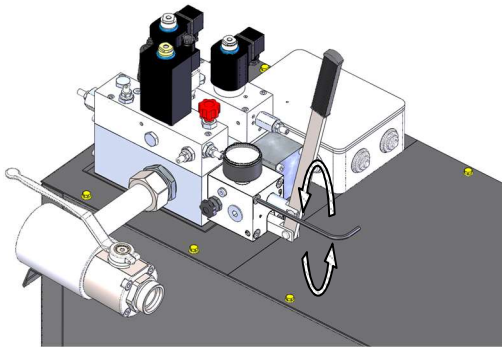

CAMBIO GUARNIZIONE VBP VALVOLA NL – CHANGE NL VALVE SEAL VBP

1 – Valvola NL- NL Type Valve

2

3

4

5

6

7