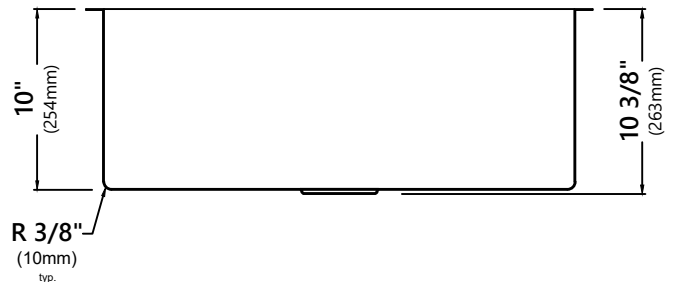

KHU100-28

28 Inch Undermount Single Bowl Stainless Steel Kitchen Sink

Kräus®

SPECIFICATION SHEET

Sink Dimensions

Overall Dimensions: 28" x 19"

Bowl Dimensions: 26" x 17"

Sink Depth: 10"

Features

- 16 Gauge Stainless Steel Construction
- Single Bowl Undermount Handmade Sink
- Required Minimum Cabinet Size: 33" Left to Right, 24" Front to Back
- Rear Center-Set Drain
- 3 1/2" Drain Opening
- NoiseDefend Undercoating and Sound Dampening Pads

Accessories Included

- Strainer ST-1
- Bottom Grid KBG-100-28
- Cut-Out Template
- Mounting Hardware
- Towel

CODES/STANDARDS:

Product Certification

cUPC (ASME A112.19.3/CSA B45.4)

Warranty

Kraus Limited Lifetime Warranty

see website for details www.kraususa.com