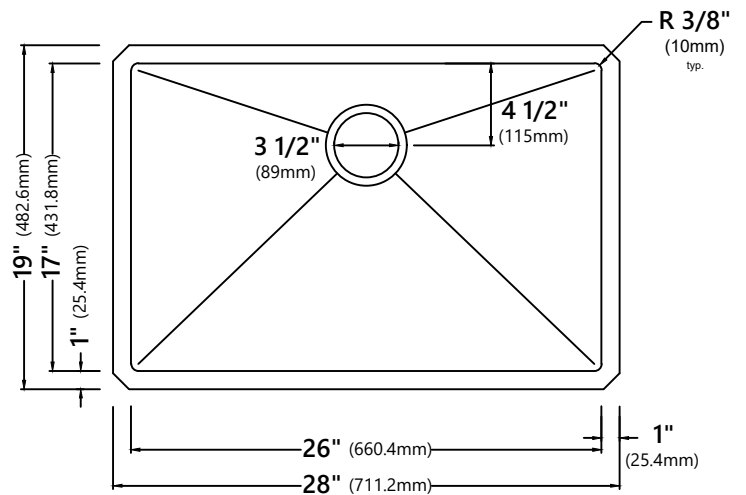

KHU100-28

28 Inch Undermount Single Bowl Stainless Steel Kitchen Sink

Kräus®

SPECIFICATION SHEET

Sink Dimensions

Overall Dimensions: 28" x 19"

Bowl Dimensions: 26" x 17"

Sink Depth: 10"

Features

- 16 Gauge Stainless Steel Construction
- Single Bowl Undermount Handmade Sink
- Required Minimum Cabinet Size: 33" Left to Right, 24" Front to Back
- Rear Center-Set Drain
- 3 1/2" Drain Opening
- NoiseDefend Undercoating and Sound Dampening Pads

Accessories Included

- Strainer ST-1
- Bottom Grid KBG-100-28
- Cut-Out Template
- Mounting Hardware
- Towel

CODES/STANDARDS:

Product Certification

cUPC (ASME A112.19.3/CSA B45.4)

Warranty

Kraus Limited Lifetime Warranty

see website for details www.kraususa.com