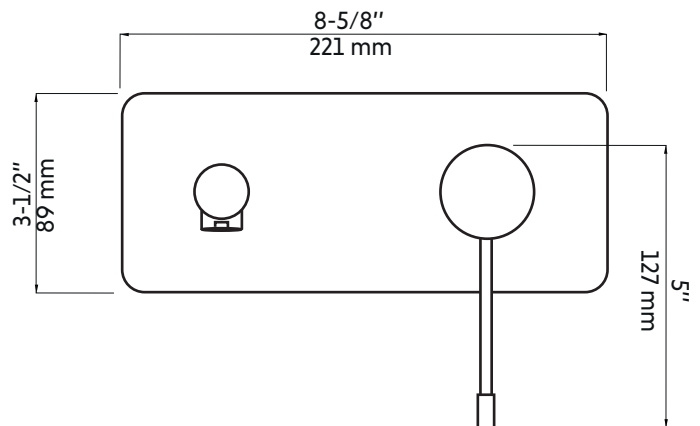

# RIO-GD

Agua

Robinet de lavabo mural or brossé  
Brushed brass (gold) wall mounted lavatory faucet

**Product box:**  
22 X 26 X 9 inch. / 2 lbs  
9 X 10 X 4 cm / 4 kg

## Features:

- Solid brass construction
- Wall mounted installation
- Single handle to simplify control
- Corrosion resistant
- Ceramic cartridge
- Pressure regulating system
- Connects with 1/2" hoses
- Pressure: 1.66 gpm max, 60psi

## Warranty and certifications:

- CSA (B125.1-18) and CUPC (ASME A112.18.1) certification
- Life warranty on cartridge
- 15-year warranty on brushed brass (gold) finish

\* Ces dimensions de fixations sont en pouce ou en millimètres et peuvent varier de  $\pm 1/4"$  (6 mm). Le dessin n'est pas à l'échelle. Ces dimensions peuvent être changées à la discrétion du fabricant. Aucune responsabilité n'est assumée.  
\* All dimensions are in inches or millimetres and may vary from  $\pm 1/4"$  (6 mm). Illustrations are not drawn to scale. Dimensions may vary. These dimensions may be changed at the discretion of the manufacturer. No responsibility is assumed.