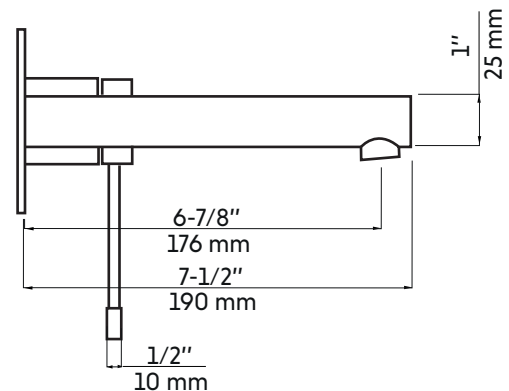

## Features:

- Solid brass construction
- Wall mounted installation
- Single handle to simplify control
- Corrosion resistant
- Ceramic cartridge
- Pressure regulating system
- Connects with 1/2" hoses
- Pressure: 1.66 gpm max, 60psi

## Warranty and certifications:

- CSA (B125.1-18) and CUPC (ASME A112.18.1) certification
- Life warranty on cartridge
- 15-year warranty on brushed brass (gold) finish

\* Ces dimensions de fixations sont en pouce ou en millimètres et peuvent varier de  $\pm 1/4"$  (6 mm). Le dessin n'est pas à l'échelle. Ces dimensions peuvent être changées à la discrétion du fabricant. Aucune responsabilité n'est assumée.  
\* All dimensions are in inches or millimetres and may vary from  $\pm 1/4"$  (6 mm). Illustrations are not drawn to scale. Dimensions may vary. These dimensions may be changed at the discretion of the manufacturer. No responsibility is assumed.