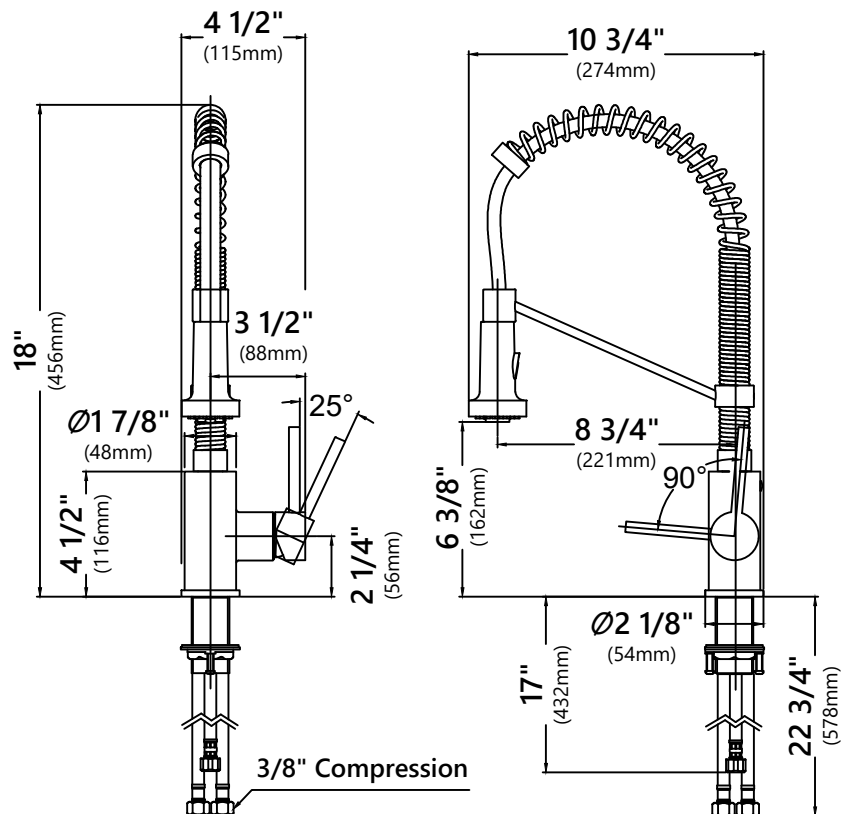

KPF-1610

Single Handle Commercial Style Pull Down Kitchen Faucet

Faucet Dimensions

Overall Height: 18"
Spout Height: 6 3/8"
Spout Reach: 8 3/4"

Features

- Commercial Style Pull Down Faucet
- Metal Body
- ABS Sprayer
- Lead Free Braided Nylon Waterway
- 180° Swivel Spout
- Flow Rate: 1.8 gpm (6.8L/min) @ 60 psi
- Dual Function Sprayhead - Spray/Stream
- Silicone Nozzles
- 35mm Ceramic Cartridge
- 26.5" Integrated Nylon Waterlines
- Dome Shaped Screen Washer
- Quick Weight
- Quick Connect Sprayer Hose
- 16" Hose Length
- Connections 3/8" Compression
- Max Deck Thickness: 1 1/2"
- TPI of aerator in the Sprayer - M24*1

Accessories Included

- Weight
- Hex Wrench

Available Finishes

- Chrome
- Matte Black
- Stainless Steel
- Stainless Steel/Chrome
- Stainless Steel/Matte Black
- Matte Black/Black Stainless
- Brushed Gold
- Spot Free Antique Champagne Bronze
- Spot Free Antique Champagne Bronze/Matte Black
- Brushed Brass
- Brushed Brass/Matte Black

CODES/STANDARDS:

Product Certification

cUPC (ASME A112.18.1/CSA B125.1)
NSF/ANSI Standard 61 and 372 certified by IAPMO
AB1953, EPA, MASS, DOE, CEC, ADA

NOTE: Some Kitchen Faucets that do not have a pull out or pull down sprayer may be connected to a portable dishwasher. Pull out and pull down faucets should never be connected to portable dishwashers because potential pressure fluctuations during washing cycles cause hose ruptures or leaks.

Warranty

Kraus Limited Lifetime Warranty
see website for details www.kraususa.com