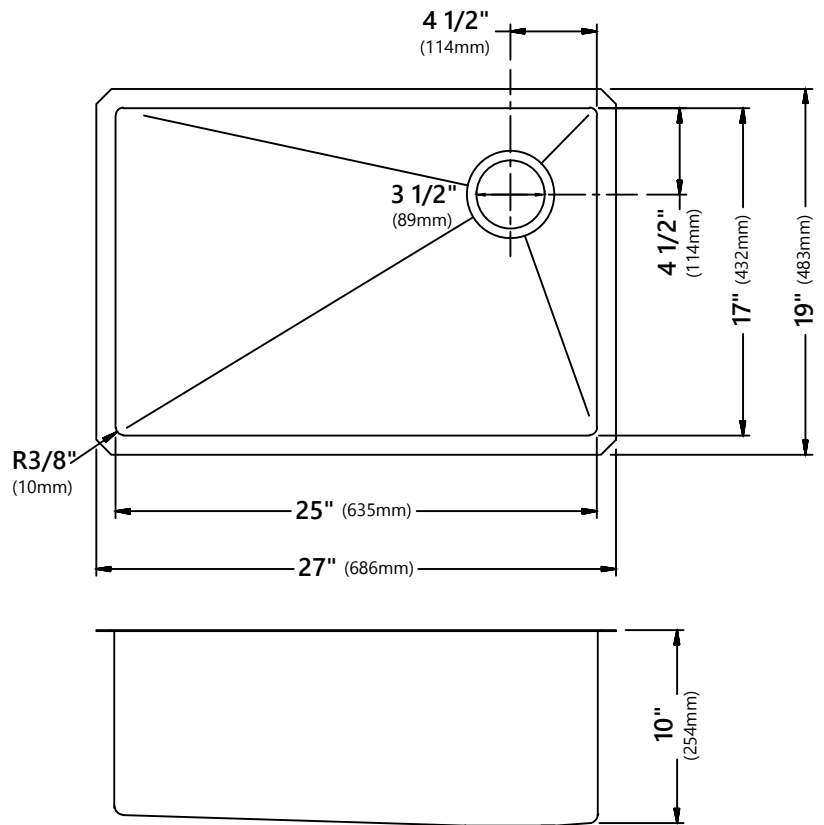

KHU110-27

27 Inch Undermount Single Bowl Stainless Steel Kitchen Sink

Kräus®

SPECIFICATION SHEET

Sink Dimensions

Overall Dimensions: 27" x 19"

Bowl Dimensions: 25" x 17"

Sink Depth: 10"

Features

- 16 Gauge Stainless Steel Construction
- Undermount Installation
- Single Bowl Sink
- Required Minimum Cabinet Size: 30" Left to Right,
- 22" Front to Back
- Rear Off-Set Drain
- 3 1/2" Drain Opening
- NoiseDefend Undercoating and Sound Dampening Pads

Accessories Included

- Strainer ST-1
- Cover Cap STC-2
- Bottom Grid KBG-110-27
- Cut-Out Template
- Mounting Hardware
- Towel

CODES/STANDARDS:

Product Certification

cUPC (ASME A112.19.3/CSA B45.4)

Warranty

Kraus Limited Lifetime Warranty

see website for details www.kraususa.com

Kraus USA Customer Service

1.800.775.0703 | customerservice@kraususa.com

REV. February 21, 2019