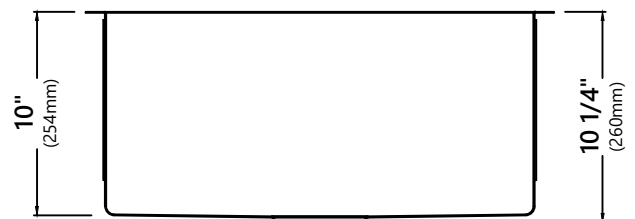

KHU101-23

23 Inch Undermount Single Bowl Stainless Steel Kitchen Sink

Kräus®

SPECIFICATION SHEET

Sink Dimensions

Overall Dimensions: 23" x 18"

Bowl Dimensions: 21" x 16"

Sink Depth: 10"

Features

- 16 Gauge Stainless Steel Construction
- Single Bowl Undermount Handmade Sink
- Required Minimum Cabinet Size: 27" Left to Right, 24" Front to Back
- Rear Center-Set Drain
- 3 1/2" Drain Opening
- NoiseDefend Undercoating and Sound Dampening Pads

Accessories Included

- Basket Strainer BST-1
- Bottom Grid KBG-101-23
- Cut-Out Template
- Mounting Hardware
- Towel

CODES/STANDARDS:

Product Certification

cUPC (ASME A112.19.3/CSA B45.4)

Warranty

Kraus Limited Lifetime Warranty

see website for details www.kraususa.com