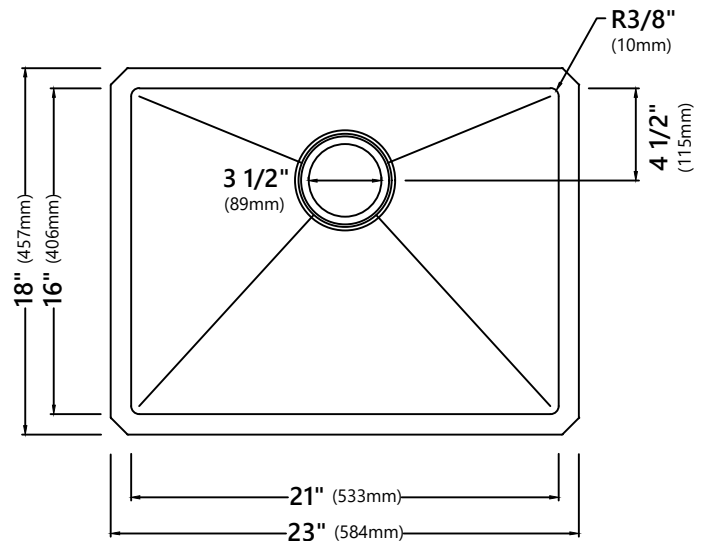

KHU101-23

23 Inch Undermount Single Bowl Stainless Steel Kitchen Sink

Kräus®

SPECIFICATION SHEET

Sink Dimensions

Overall Dimensions: 23" x 18"

Bowl Dimensions: 21" x 16"

Sink Depth: 10"

Features

- 16 Gauge Stainless Steel Construction
- Single Bowl Undermount Handmade Sink
- Required Minimum Cabinet Size: 27" Left to Right, 24" Front to Back
- Rear Center-Set Drain
- 3 1/2" Drain Opening
- NoiseDefend Undercoating and Sound Dampening Pads

Accessories Included

- Basket Strainer BST-1
- Bottom Grid KBG-101-23
- Cut-Out Template
- Mounting Hardware
- Towel

CODES/STANDARDS:

Product Certification

cUPC (ASME A112.19.3/CSA B45.4)

Warranty

Kraus Limited Lifetime Warranty

see website for details www.kraususa.com