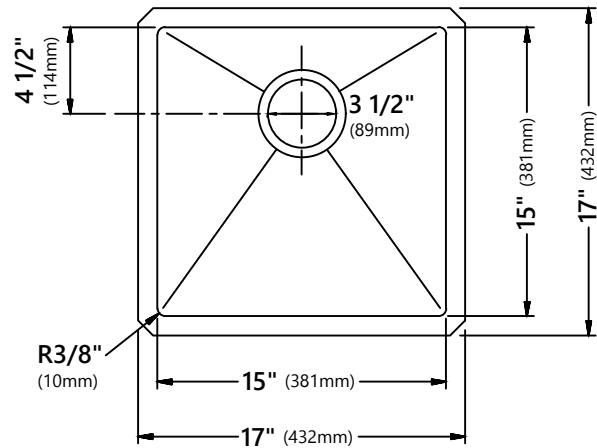

KHU101-17

17 Inch Undermount Single Bowl Stainless Steel Kitchen Sink

Kräus®

SPECIFICATION SHEET

Sink Dimensions

Overall Dimensions: 17" x 17"

Bowl Dimensions: 15" x 15"

Sink Depth: 10"

Features

- 16 Gauge Stainless Steel Construction
- Undermount Installation
- Single Bowl Sink
- Required Minimum Cabinet Size: 21" Left to Right, 20" Front to Back
- Rear Center-Set Drain
- 3 1/2" Drain Opening
- NoiseDefend Undercoating and Sound Dampening Pads

Accessories Included

- Strainer ST-1
- Towel
- Cut-Out Template
- Mounting Hardware

CODES/STANDARDS:

Product Certification

cUPC (ASME A112.19.3/CSA B45.4)

Warranty

Kraus Limited Lifetime Warranty

see website for details www.kraususa.com