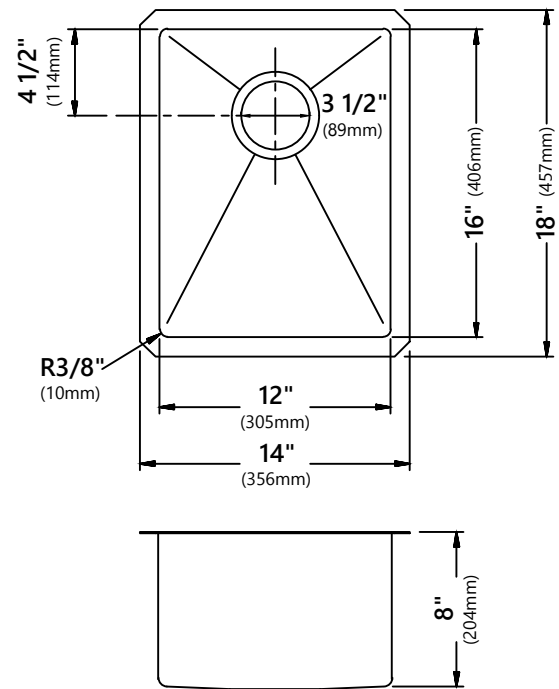

KHU101-14

14 Inch Undermount Single Bowl
Stainless Steel Kitchen Sink

Kräus®

SPECIFICATION SHEET

Sink Dimensions

Overall Dimensions: 14" x 18"

Bowl Dimensions: 12" x 16"

Sink Depth: 8"

Features

- 16 Gauge Stainless Steel Construction
- Undermount Installation
- Single Bowl Sink
- Required Minimum Cabinet Size: 18" Left to Right, 21" Front to Back
- Rear Center-Set Drain
- 3 1/2" Drain Opening
- NoiseDefend Undercoating and Sound Dampening Pads

Accessories Included

- Strainer ST-1
- Towel
- Cut-Out Template
- Mounting Hardware

CODES/STANDARDS:

Product Certification

cUPC (ASME A112.19.3/CSA B45.4)

Warranty

Kraus Limited Lifetime Warranty

see website for details www.kraususa.com