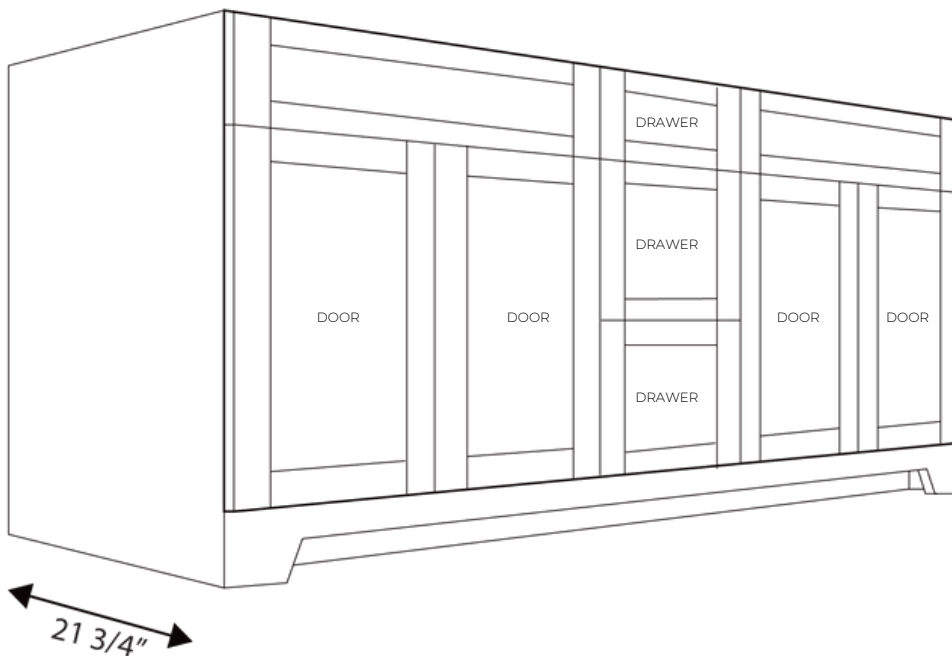

HAMP72D

FRONT VIEW

SIDE VIEW

DIMENSIONS

CABINET

WIDTH	72"	1829 mm
HEIGHT	34"	864 mm
DEPTH	21.75"	552 mm

COUNTERTOP (2CM THICK)

LENGTH	73"	1854 mm
WIDTH	22.5"	571 mm

SINK (INNER)

LENGTH	12.4"	315 mm
WIDTH	18.75"	475 mm
DEPTH	7"	178 mm

COUNTERTOP

SINK

FEATURES

- High-density fiberboard (HDF) cabinet
- 3 operational drawers and 4 doors
- 2cm thick premium countertop
- CUPC approved ceramic sink
- Matching quartz backsplash included
- Universal side-splash included
- 1/2" cabinet filler strip included
- Soft-close full extension drawer slides
- Dovetail drawer construction
- Recessed toe-kick
- Requires minimal assembly