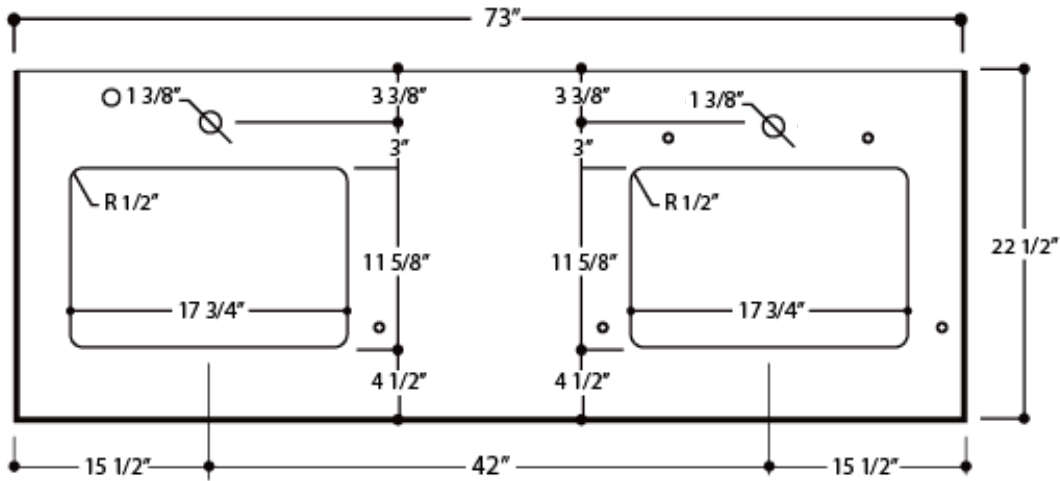

HAMP72D

FRONT VIEW

SIDE VIEW

DIMENSIONS

CABINET

WIDTH	72"	1829 mm
HEIGHT	34"	864 mm
DEPTH	21.75"	552 mm

COUNTERTOP (2CM THICK)

LENGTH	73"	1854 mm
WIDTH	22.5"	571 mm

SINK (INNER)

LENGTH	12.4"	315 mm
WIDTH	18.75"	475 mm
DEPTH	7"	178 mm

COUNTERTOP

SINK

FEATURES

- High-density fiberboard (HDF) cabinet
- 3 operational drawers and 4 doors
- 2cm thick premium countertop
- CUPC approved ceramic sink
- Matching quartz backsplash included
- Universal side-splash included
- 1/2" cabinet filler strip included
- Soft-close full extension drawer slides
- Dovetail drawer construction
- Recessed toe-kick
- Requires minimal assembly