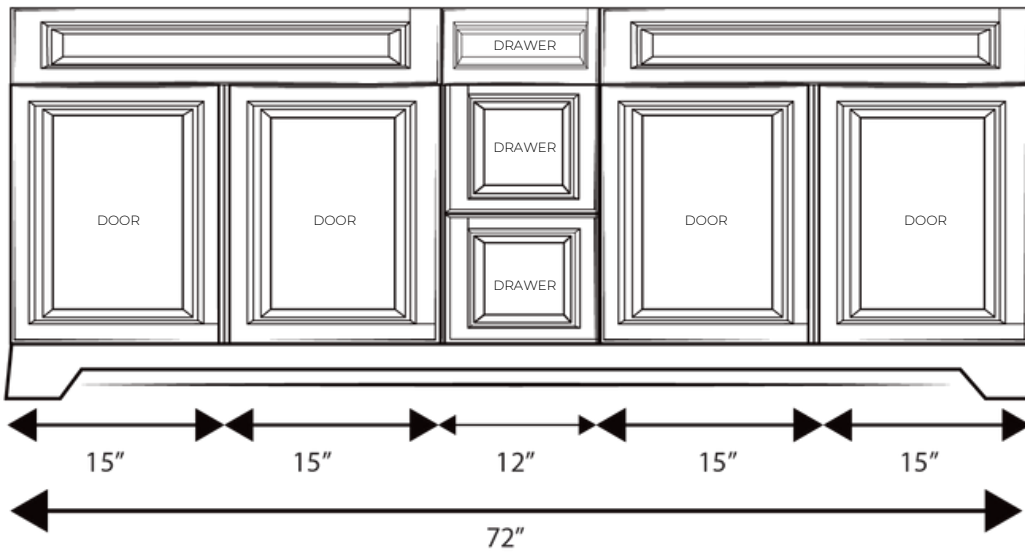

HAMP72D

FRONT VIEW

SIDE VIEW

DIMENSIONS

CABINET

WIDTH	72"	1829 mm
HEIGHT	34"	864 mm
DEPTH	21.75"	552 mm

COUNTERTOP (2CM THICK)

LENGTH	73"	1854 mm
WIDTH	22.5"	571 mm

SINK (INNER)

LENGTH	12.4"	315 mm
WIDTH	18.75"	475 mm
DEPTH	7"	178 mm

COUNTERTOP

SINK

FEATURES

- High-density fiberboard (HDF) cabinet
- 3 operational drawers and 4 doors
- 2cm thick premium countertop
- CUPC approved ceramic sink
- Matching quartz backsplash included
- Universal side-splash included
- 1/2" cabinet filler strip included
- Soft-close full extension drawer slides
- Dovetail drawer construction
- Recessed toe-kick
- Requires minimal assembly