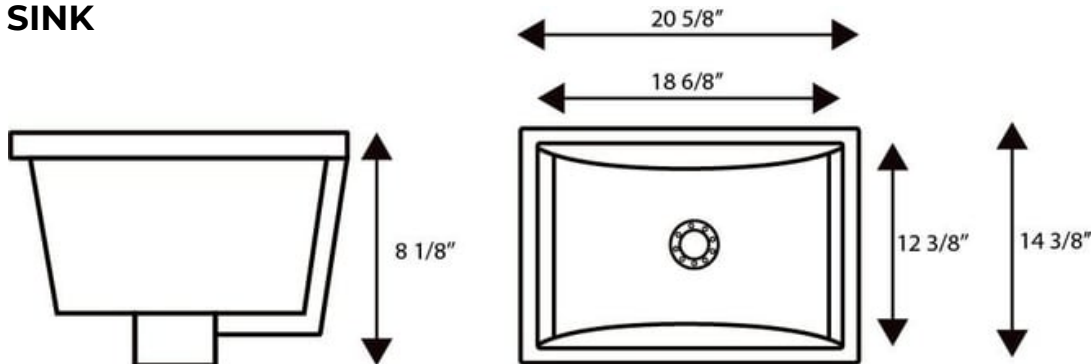

HAMP72D

FRONT VIEW

SIDE VIEW

DIMENSIONS

CABINET

WIDTH	72"	1829 mm
HEIGHT	34"	864 mm
DEPTH	21.75"	552 mm

COUNTERTOP (2CM THICK)

LENGTH	73"	1854 mm
WIDTH	22.5"	571 mm

SINK (INNER)

LENGTH	12.4"	315 mm
WIDTH	18.75"	475 mm
DEPTH	7"	178 mm

COUNTERTOP

SINK

FEATURES

- High-density fiberboard (HDF) cabinet
- 3 operational drawers and 4 doors
- 2cm thick premium countertop
- CUPC approved ceramic sink
- Matching quartz backsplash included
- Universal side-splash included
- 1/2" cabinet filler strip included
- Soft-close full extension drawer slides
- Dovetail drawer construction
- Recessed toe-kick
- Requires minimal assembly