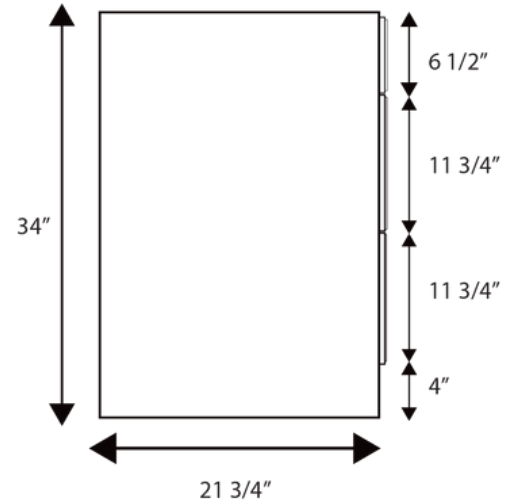

HAMP72D

FRONT VIEW

SIDE VIEW

DIMENSIONS

CABINET

WIDTH	72"	1829 mm
HEIGHT	34"	864 mm
DEPTH	21.75"	552 mm

COUNTERTOP (2CM THICK)

LENGTH	73"	1854 mm
WIDTH	22.5"	571 mm

SINK (INNER)

LENGTH	12.4"	315 mm
WIDTH	18.75"	475 mm
DEPTH	7"	178 mm

COUNTERTOP

SINK

FEATURES

- High-density fiberboard (HDF) cabinet
- 3 operational drawers and 4 doors
- 2cm thick premium countertop
- CUPC approved ceramic sink
- Matching quartz backsplash included
- Universal side-splash included
- 1/2" cabinet filler strip included
- Soft-close full extension drawer slides
- Dovetail drawer construction
- Recessed toe-kick
- Requires minimal assembly