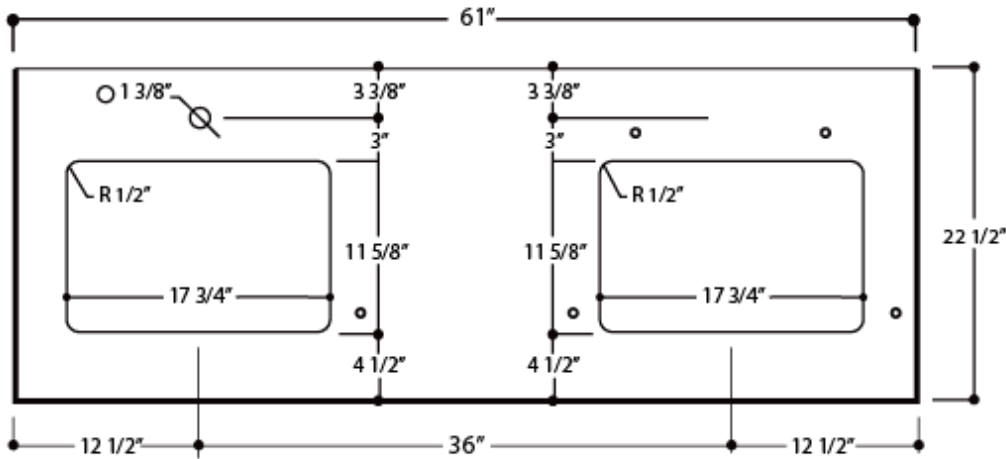

HAMP60D

FRONT VIEW

SIDE VIEW

DIMENSIONS

CABINET

WIDTH	60"	1524 mm
HEIGHT	34"	864 mm
DEPTH	21.75"	552 mm

COUNTERTOP (2CM THICK)

LENGTH	61"	1549 mm
WIDTH	22.5"	571 mm

SINK (INNER)

LENGTH	12.4"	315 mm
WIDTH	18.75"	475 mm
DEPTH	7"	178 mm

COUNTERTOP

SINK

FEATURES

- High-density fiberboard (HDF) cabinet
- 3 operational drawers and 4 doors
- 2cm thick premium countertop
- CUPC approved ceramic sink
- Matching quartz backsplash included
- Universal side-splash included
- 1/2" cabinet filler strip included
- Soft-close full extension drawer slides
- Dovetail drawer construction
- Recessed toe-kick
- Requires minimal assembly