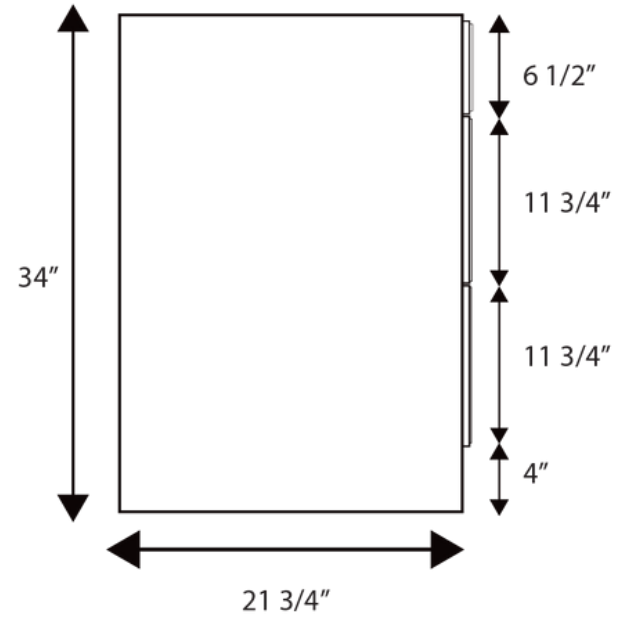

HAMP60D

FRONT VIEW

SIDE VIEW

DIMENSIONS

CABINET

WIDTH	60"	1524 mm
HEIGHT	34"	864 mm
DEPTH	21.75"	552 mm

COUNTERTOP (2CM THICK)

LENGTH	61"	1549 mm
WIDTH	22.5"	571 mm

SINK (INNER)

LENGTH	12.4"	315 mm
WIDTH	18.75"	475 mm
DEPTH	7"	178 mm

COUNTERTOP

SINK

FEATURES

- High-density fiberboard (HDF) cabinet
- 3 operational drawers and 4 doors
- 2cm thick premium countertop
- CUPC approved ceramic sink
- Matching quartz backsplash included
- Universal side-splash included
- 1/2" cabinet filler strip included
- Soft-close full extension drawer slides
- Dovetail drawer construction
- Recessed toe-kick
- Requires minimal assembly