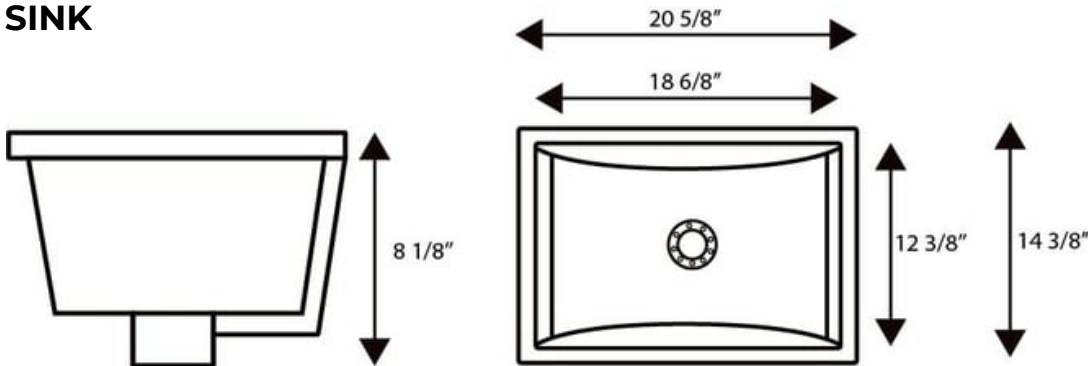

HAMP60D

FRONT VIEW

SIDE VIEW

DIMENSIONS

CABINET

WIDTH	60"	1524 mm
HEIGHT	34"	864 mm
DEPTH	21.75"	552 mm

COUNTERTOP (2CM THICK)

LENGTH	61"	1549 mm
WIDTH	22.5"	571 mm

SINK (INNER)

LENGTH	12.4"	315 mm
WIDTH	18.75"	475 mm
DEPTH	7"	178 mm

COUNTERTOP

SINK

FEATURES

- High-density fiberboard (HDF) cabinet
- 3 operational drawers and 4 doors
- 2cm thick premium countertop
- CUPC approved ceramic sink
- Matching quartz backsplash included
- Universal side-splash included
- 1/2" cabinet filler strip included
- Soft-close full extension drawer slides
- Dovetail drawer construction
- Recessed toe-kick
- Requires minimal assembly