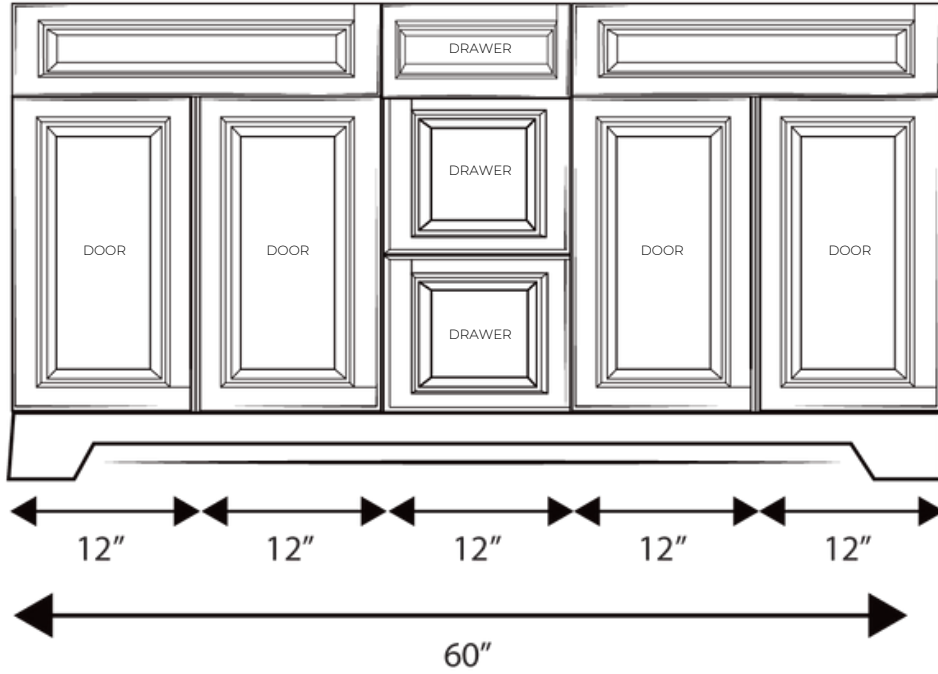

HAMP60D

FRONT VIEW

SIDE VIEW

DIMENSIONS

CABINET

WIDTH	60"	1524 mm
HEIGHT	34"	864 mm
DEPTH	21.75"	552 mm

COUNTERTOP (2CM THICK)

LENGTH	61"	1549 mm
WIDTH	22.5"	571 mm

SINK (INNER)

LENGTH	12.4"	315 mm
WIDTH	18.75"	475 mm
DEPTH	7"	178 mm

COUNTERTOP

SINK

FEATURES

- High-density fiberboard (HDF) cabinet
- 3 operational drawers and 4 doors
- 2cm thick premium countertop
- CUPC approved ceramic sink
- Matching quartz backsplash included
- Universal side-splash included
- 1/2" cabinet filler strip included
- Soft-close full extension drawer slides
- Dovetail drawer construction
- Recessed toe-kick
- Requires minimal assembly