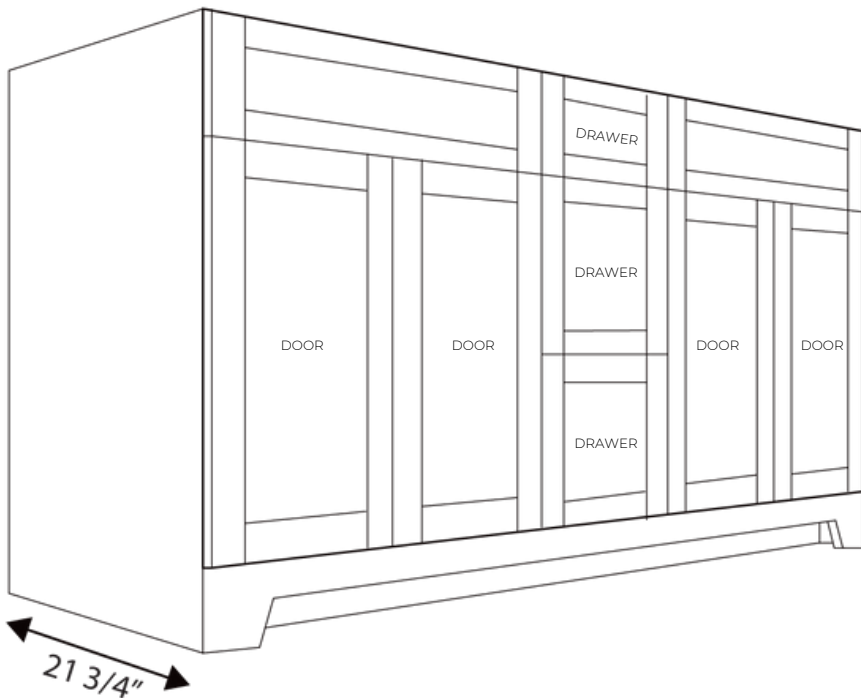

HAMP60D

FRONT VIEW

SIDE VIEW

DIMENSIONS

CABINET

WIDTH	60"	1524 mm
HEIGHT	34"	864 mm
DEPTH	21.75"	552 mm

COUNTERTOP (2CM THICK)

LENGTH	61"	1549 mm
WIDTH	22.5"	571 mm

SINK (INNER)

LENGTH	12.4"	315 mm
WIDTH	18.75"	475 mm
DEPTH	7"	178 mm

COUNTERTOP

SINK

FEATURES

- High-density fiberboard (HDF) cabinet
- 3 operational drawers and 4 doors
- 2cm thick premium countertop
- CUPC approved ceramic sink
- Matching quartz backsplash included
- Universal side-splash included
- 1/2" cabinet filler strip included
- Soft-close full extension drawer slides
- Dovetail drawer construction
- Recessed toe-kick
- Requires minimal assembly