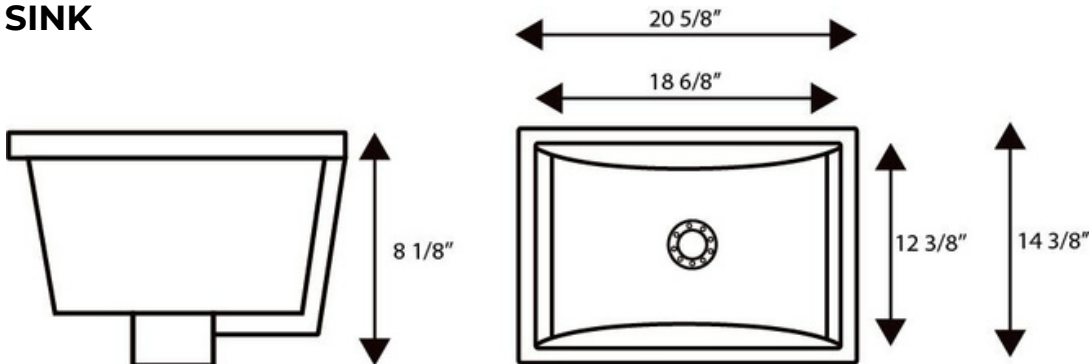

HAMP48

FRONT VIEW

SIDE VIEW

DIMENSIONS

CABINET

WIDTH	48"	1219 mm
HEIGHT	34"	864 mm
DEPTH	21.75"	552 mm

COUNTERTOP (2CM THICK)

LENGTH	49"	1245 mm
WIDTH	22.5"	571 mm

SINK (INNER)

LENGTH	12.4"	315 mm
WIDTH	18.75"	475 mm
DEPTH	7"	178 mm

COUNTERTOP

SINK

FEATURES

- High-density fiberboard (HDF) cabinet
- 6 operational drawers and 2 doors
- 2cm thick premium countertop
- CUPC approved ceramic sink
- Matching quartz backsplash included
- Universal side-splash included
- 1/2" cabinet filler strip included
- Soft-close full extension drawer slides
- Dovetail drawer construction
- Recessed toe-kick
- Requires minimal assembly