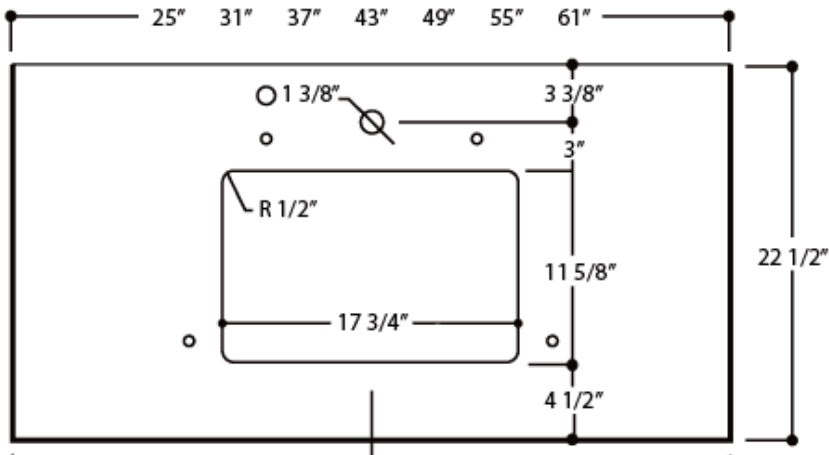

HAMP48

FRONT VIEW

SIDE VIEW

DIMENSIONS

CABINET

WIDTH	48"	1219 mm
HEIGHT	34"	864 mm
DEPTH	21.75"	552 mm

COUNTERTOP (2CM THICK)

LENGTH	49"	1245 mm
WIDTH	22.5"	571 mm

SINK (INNER)

LENGTH	12.4"	315 mm
WIDTH	18.75"	475 mm
DEPTH	7"	178 mm

COUNTERTOP

SINK

FEATURES

- High-density fiberboard (HDF) cabinet
- 6 operational drawers and 2 doors
- 2cm thick premium countertop
- CUPC approved ceramic sink
- Matching quartz backsplash included
- Universal side-splash included
- 1/2" cabinet filler strip included
- Soft-close full extension drawer slides
- Dovetail drawer construction
- Recessed toe-kick
- Requires minimal assembly