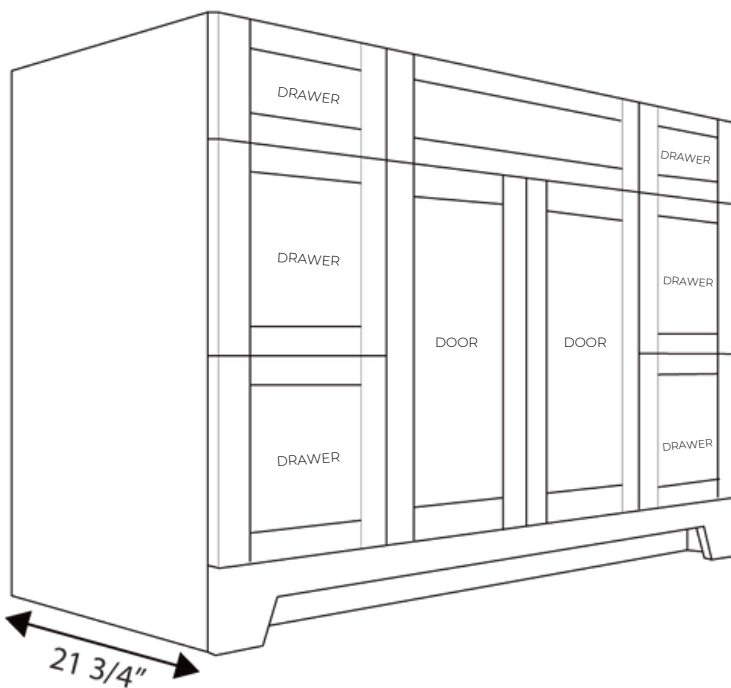

HAMP48

FRONT VIEW

SIDE VIEW

DIMENSIONS

CABINET

WIDTH	48"	1219 mm
HEIGHT	34"	864 mm
DEPTH	21.75"	552 mm

COUNTERTOP (2CM THICK)

LENGTH	49"	1245 mm
WIDTH	22.5"	571 mm

SINK (INNER)

LENGTH	12.4"	315 mm
WIDTH	18.75"	475 mm
DEPTH	7"	178 mm

COUNTERTOP

SINK

FEATURES

- High-density fiberboard (HDF) cabinet
- 6 operational drawers and 2 doors
- 2cm thick premium countertop
- CUPC approved ceramic sink
- Matching quartz backsplash included
- Universal side-splash included
- 1/2" cabinet filler strip included
- Soft-close full extension drawer slides
- Dovetail drawer construction
- Recessed toe-kick
- Requires minimal assembly