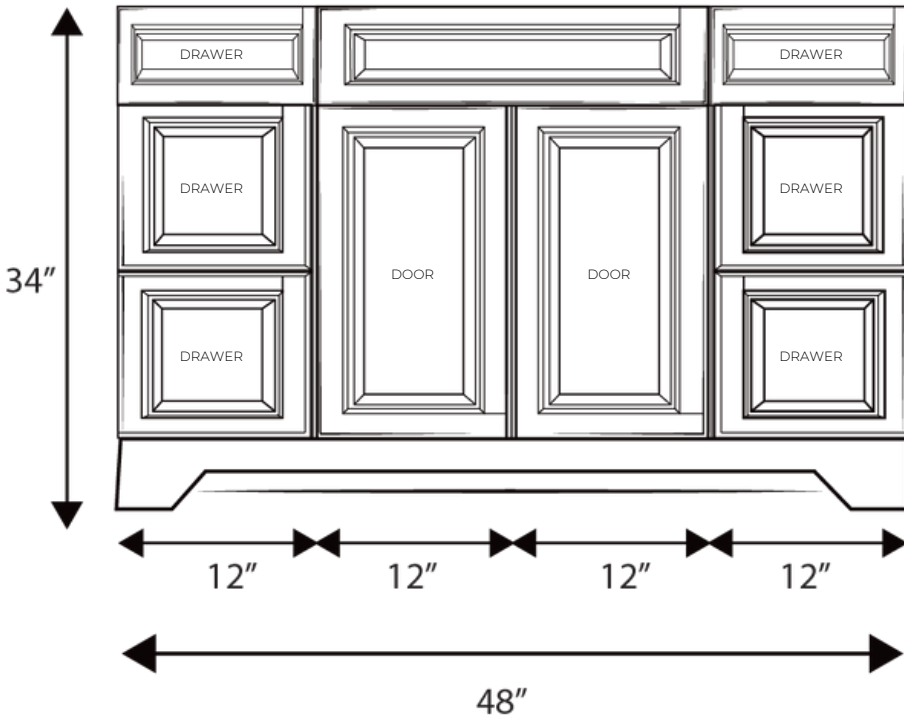

HAMP48

FRONT VIEW

SIDE VIEW

DIMENSIONS

CABINET

WIDTH	48"	1219 mm
HEIGHT	34"	864 mm
DEPTH	21.75"	552 mm

COUNTERTOP (2CM THICK)

LENGTH	49"	1245 mm
WIDTH	22.5"	571 mm

SINK (INNER)

LENGTH	12.4"	315 mm
WIDTH	18.75"	475 mm
DEPTH	7"	178 mm

COUNTERTOP

SINK

FEATURES

- High-density fiberboard (HDF) cabinet
- 6 operational drawers and 2 doors
- 2cm thick premium countertop
- CUPC approved ceramic sink
- Matching quartz backsplash included
- Universal side-splash included
- 1/2" cabinet filler strip included
- Soft-close full extension drawer slides
- Dovetail drawer construction
- Recessed toe-kick
- Requires minimal assembly