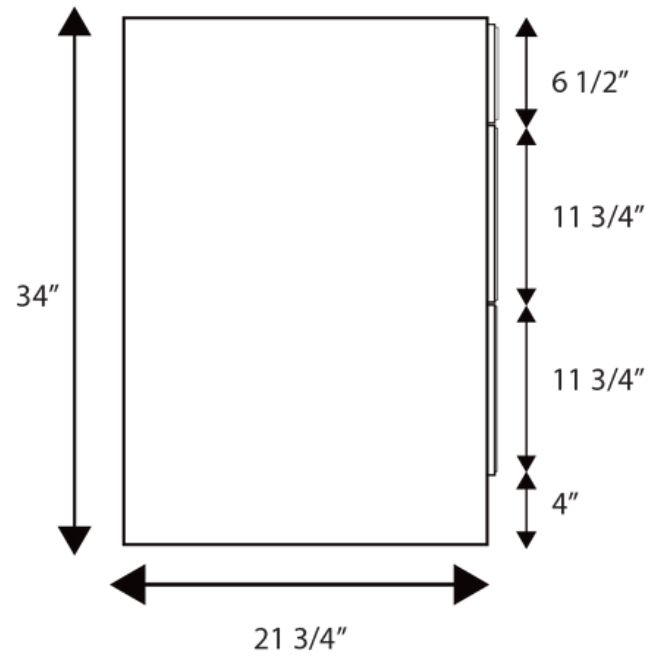

HAMP48

FRONT VIEW

SIDE VIEW

DIMENSIONS

CABINET

WIDTH	48"	1219 mm
HEIGHT	34"	864 mm
DEPTH	21.75"	552 mm

COUNTERTOP (2CM THICK)

LENGTH	49"	1245 mm
WIDTH	22.5"	571 mm

SINK (INNER)

LENGTH	12.4"	315 mm
WIDTH	18.75"	475 mm
DEPTH	7"	178 mm

COUNTERTOP

SINK

FEATURES

- High-density fiberboard (HDF) cabinet
- 6 operational drawers and 2 doors
- 2cm thick premium countertop
- CUPC approved ceramic sink
- Matching quartz backsplash included
- Universal side-splash included
- 1/2" cabinet filler strip included
- Soft-close full extension drawer slides
- Dovetail drawer construction
- Recessed toe-kick
- Requires minimal assembly