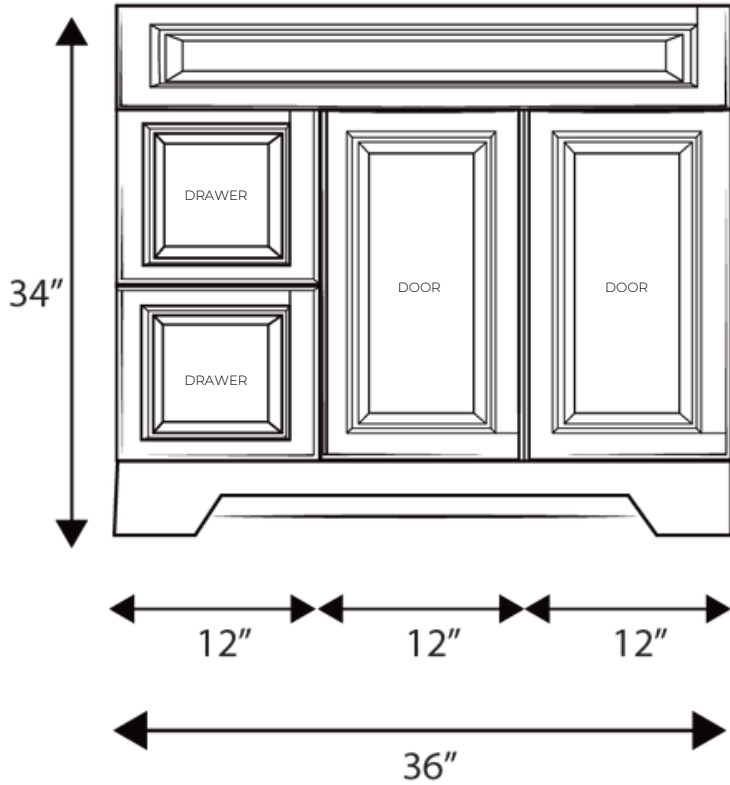

HAMP36

FRONT VIEW

SIDE VIEW

DIMENSIONS

CABINET

WIDTH	36"	914 mm
HEIGHT	34"	864 mm
DEPTH	21.75"	552 mm

COUNTERTOP (2CM THICK)

LENGTH	37"	940 mm
WIDTH	22.5"	571 mm

SINK (INNER)

LENGTH	12.4"	315 mm
WIDTH	18.75"	475 mm
DEPTH	7"	178 mm