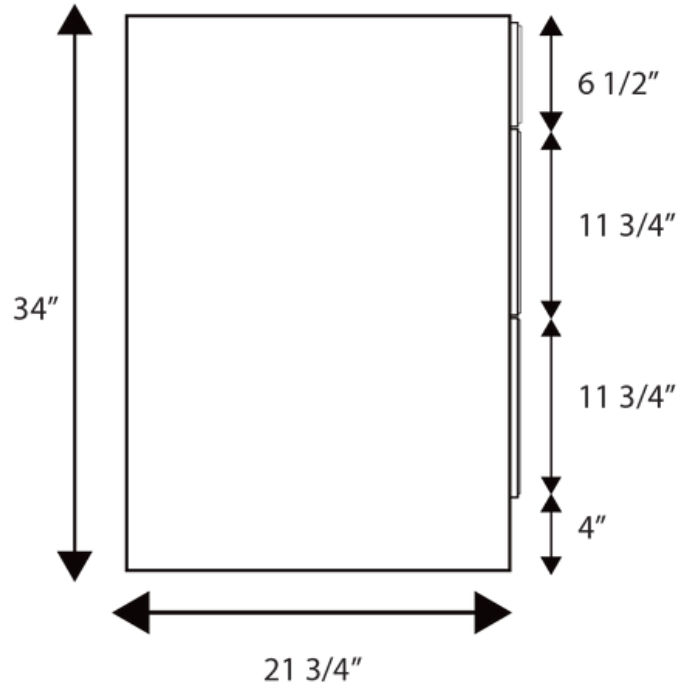

HAMP36

FRONT VIEW

SIDE VIEW

DIMENSIONS

CABINET

WIDTH	36"	914 mm
HEIGHT	34"	864 mm
DEPTH	21.75"	552 mm

COUNTERTOP (2CM THICK)

LENGTH	37"	940 mm
WIDTH	22.5"	571 mm

SINK (INNER)

LENGTH	12.4"	315 mm
WIDTH	18.75"	475 mm
DEPTH	7"	178 mm