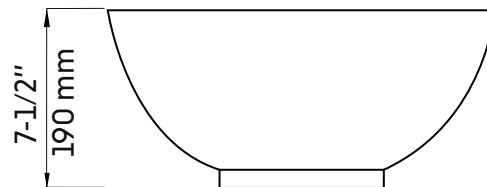

FELICIA

Agua

Vasque ronde de porcelaine 16"X16"
16"X16" round porcelain vessel sink

Product box:
19 X 19 X 8 inch. / 27 lbs
48 X 48 X 20 cm / 12 kg

Caractéristiques:

- Vasque de porcelaine
- Installation simple sur le comptoir
- Percé pour robinet monotrou
- Robinet et renvoi non inclus
- Trop-plein chrome

- Largeur: 16-1/2"
- Longueur: 16-1/2"
- Profondeur: 7-1/2"

- Forme: Rond
- Fini: Blanc brillant
- Installation: Vasque
- Position du drain: Centré

Garanties et certifications:

- Certification CUPC et CSA (B45.1-18)
- Garantie 1 an contre les défauts de fabrication

Features:

- Porcelain vessel sink
- Simple installation above the counter
- Opening for single-hole faucet
- Faucet and drain connector not included
- Chrome overflow

- Width: 16-1/2"
- Length: 16-1/2"
- Depth: 7-1/2"

- Shape: Rond
- Finish: Glossy white
- Installation: Vessel
- Drain position: Center

Warranty and certifications:

- CUPC and CSA (B45.1-18) certification
- 1-year warranty against manufacturing defects

* Ces dimensions de fixations sont en pouce ou en millimètres et peuvent varier de $\pm 1/4$ " (6 mm). Le dessin n'est pas à l'échelle. Ces dimensions peuvent être changées à la discrétion du fabricant. Aucune responsabilité n'est assumée.
* All dimensions are in inches or millimetres and may vary from $\pm 1/4$ " (6 mm). Illustrations are not drawn to scale. Dimensions may vary. These dimensions may be changed at the discretion of the manufacturer. No responsibility is assumed.