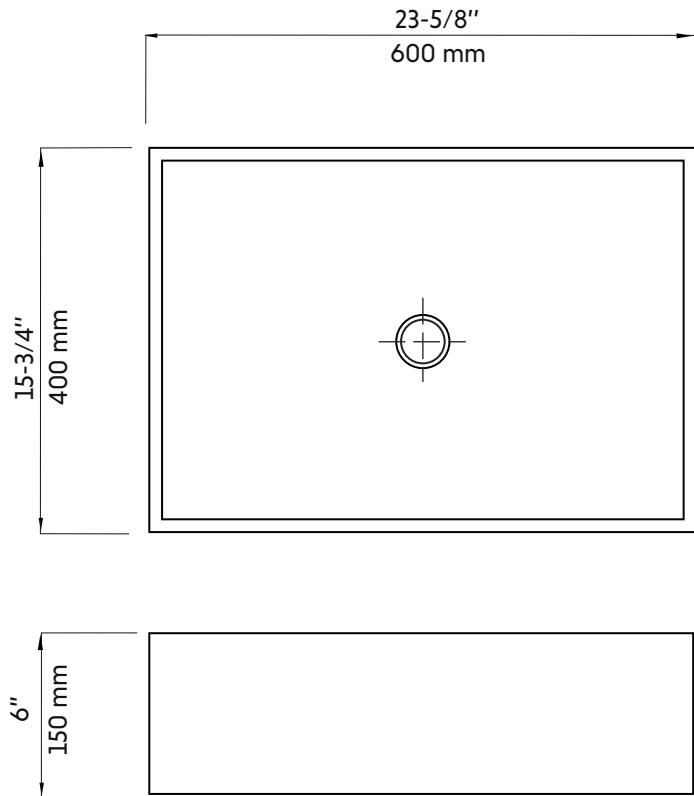

FALUM

Agua

Vasque rectangulaire en surface solide 16"X24"
16"X24" rectangular solid surface vessel sink

Product box:
28 X 20 X 10 inch. / 42 lbs
70 X 50 X 25 cm / 19 kg

Caractéristiques:

- Vasque en surface solide
- Installation simple sur le comptoir
- Nécessite un robinet de style vasque
- Robinet et renvoi non inclus
- Sans trop-plein

- Largeur: 15-3/4"
- Longueur: 23-5/8"
- Profondeur: 6"

- Forme: Rectangulaire
- Fini: Blanc mat
- Installation: Vasque
- Position du drain: Centré

Garanties et certifications:

- Certification CUPC (ASME A112.19.1) et CSA (B45.1-18)
- Garantie 1 an contre les défauts de fabrication

Features:

- Solid surface vessel sink
- Simple installation above the counter
- Requires a vessel style faucet
- Faucet and drain connector not included
- Without overflow

- Width: 15-3/4"
- Length: 23-5/8"
- Depth: 6"

- Shape: Rectangular
- Finish: Matte white
- Installation: Vessel
- Drain position: Center

Warranty and certifications:

- CUPC (ASME A112.19.1) and CSA (B45.1-18) certification
- 1-year warranty against manufacturing defects

* Ces dimensions de fixations sont en pouce ou en millimètres et peuvent varier de $\pm 1/4"$ (6 mm). Le dessin n'est pas à l'échelle. Ces dimensions peuvent être changées à la discrétion du fabricant. Aucune responsabilité n'est assumée.
* All dimensions are in inches or millimetres and may vary from $\pm 1/4"$ (6 mm). Illustrations are not drawn to scale. Dimensions may vary. These dimensions may be changed at the discretion of the manufacturer. No responsibility is assumed.