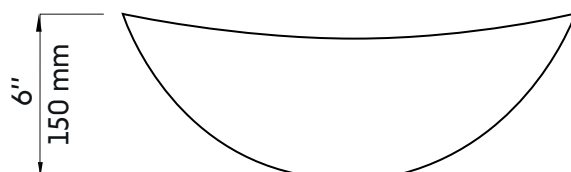

FABIOLA

Agua

Vasque ovale en surface solide 13"X16"
13"X16" oval solid surface vessel sink

Product box:
21 X 18 X 10 inch. / 29 lbs
52 X 45 X 25 cm / 13 kg

Caractéristiques:

- Vasque en surface solide
- Installation simple sur le comptoir
- Nécessite un robinet de style vasque
- Robinet et renvoi non inclus
- Sans trop-plein

- Largeur: 13-1/2"
- Longueur: 16-1/2"
- Profondeur: 6"

- Forme: Ovale
- Fini: Blanc mat
- Installation: Vasque
- Position du drain: Centré

Garanties et certifications:

- Certification CUPC (ASME A112.19.1) et CSA (B45.1-18)
- Garantie 1 an contre les défauts de fabrication

Features:

- Solid surface vessel sink
- Simple installation above the counter
- Requires a vessel style faucet
- Faucet and drain connector not included
- Without overflow

- Width: 13-1/2"
- Length: 16-1/2"
- Depth: 6"

- Shape: Oval
- Finish: Matte white
- Installation: Vessel
- Drain position: Center

Warranty and certifications:

- CUPC (ASME A112.19.1) and CSA (B45.1-18) certification
- 1-year warranty against manufacturing defects

* Ces dimensions de fixations sont en pouce ou en millimètres et peuvent varier de $\pm 1/4"$ (6 mm). Le dessin n'est pas à l'échelle. Ces dimensions peuvent être changées à la discrétion du fabricant. Aucune responsabilité n'est assumée.

* All dimensions are in inches or millimetres and may vary from $\pm 1/4"$ (6 mm). Illustrations are not drawn to scale. Dimensions may vary. These dimensions may be changed at the discretion of the manufacturer. No responsibility is assumed.